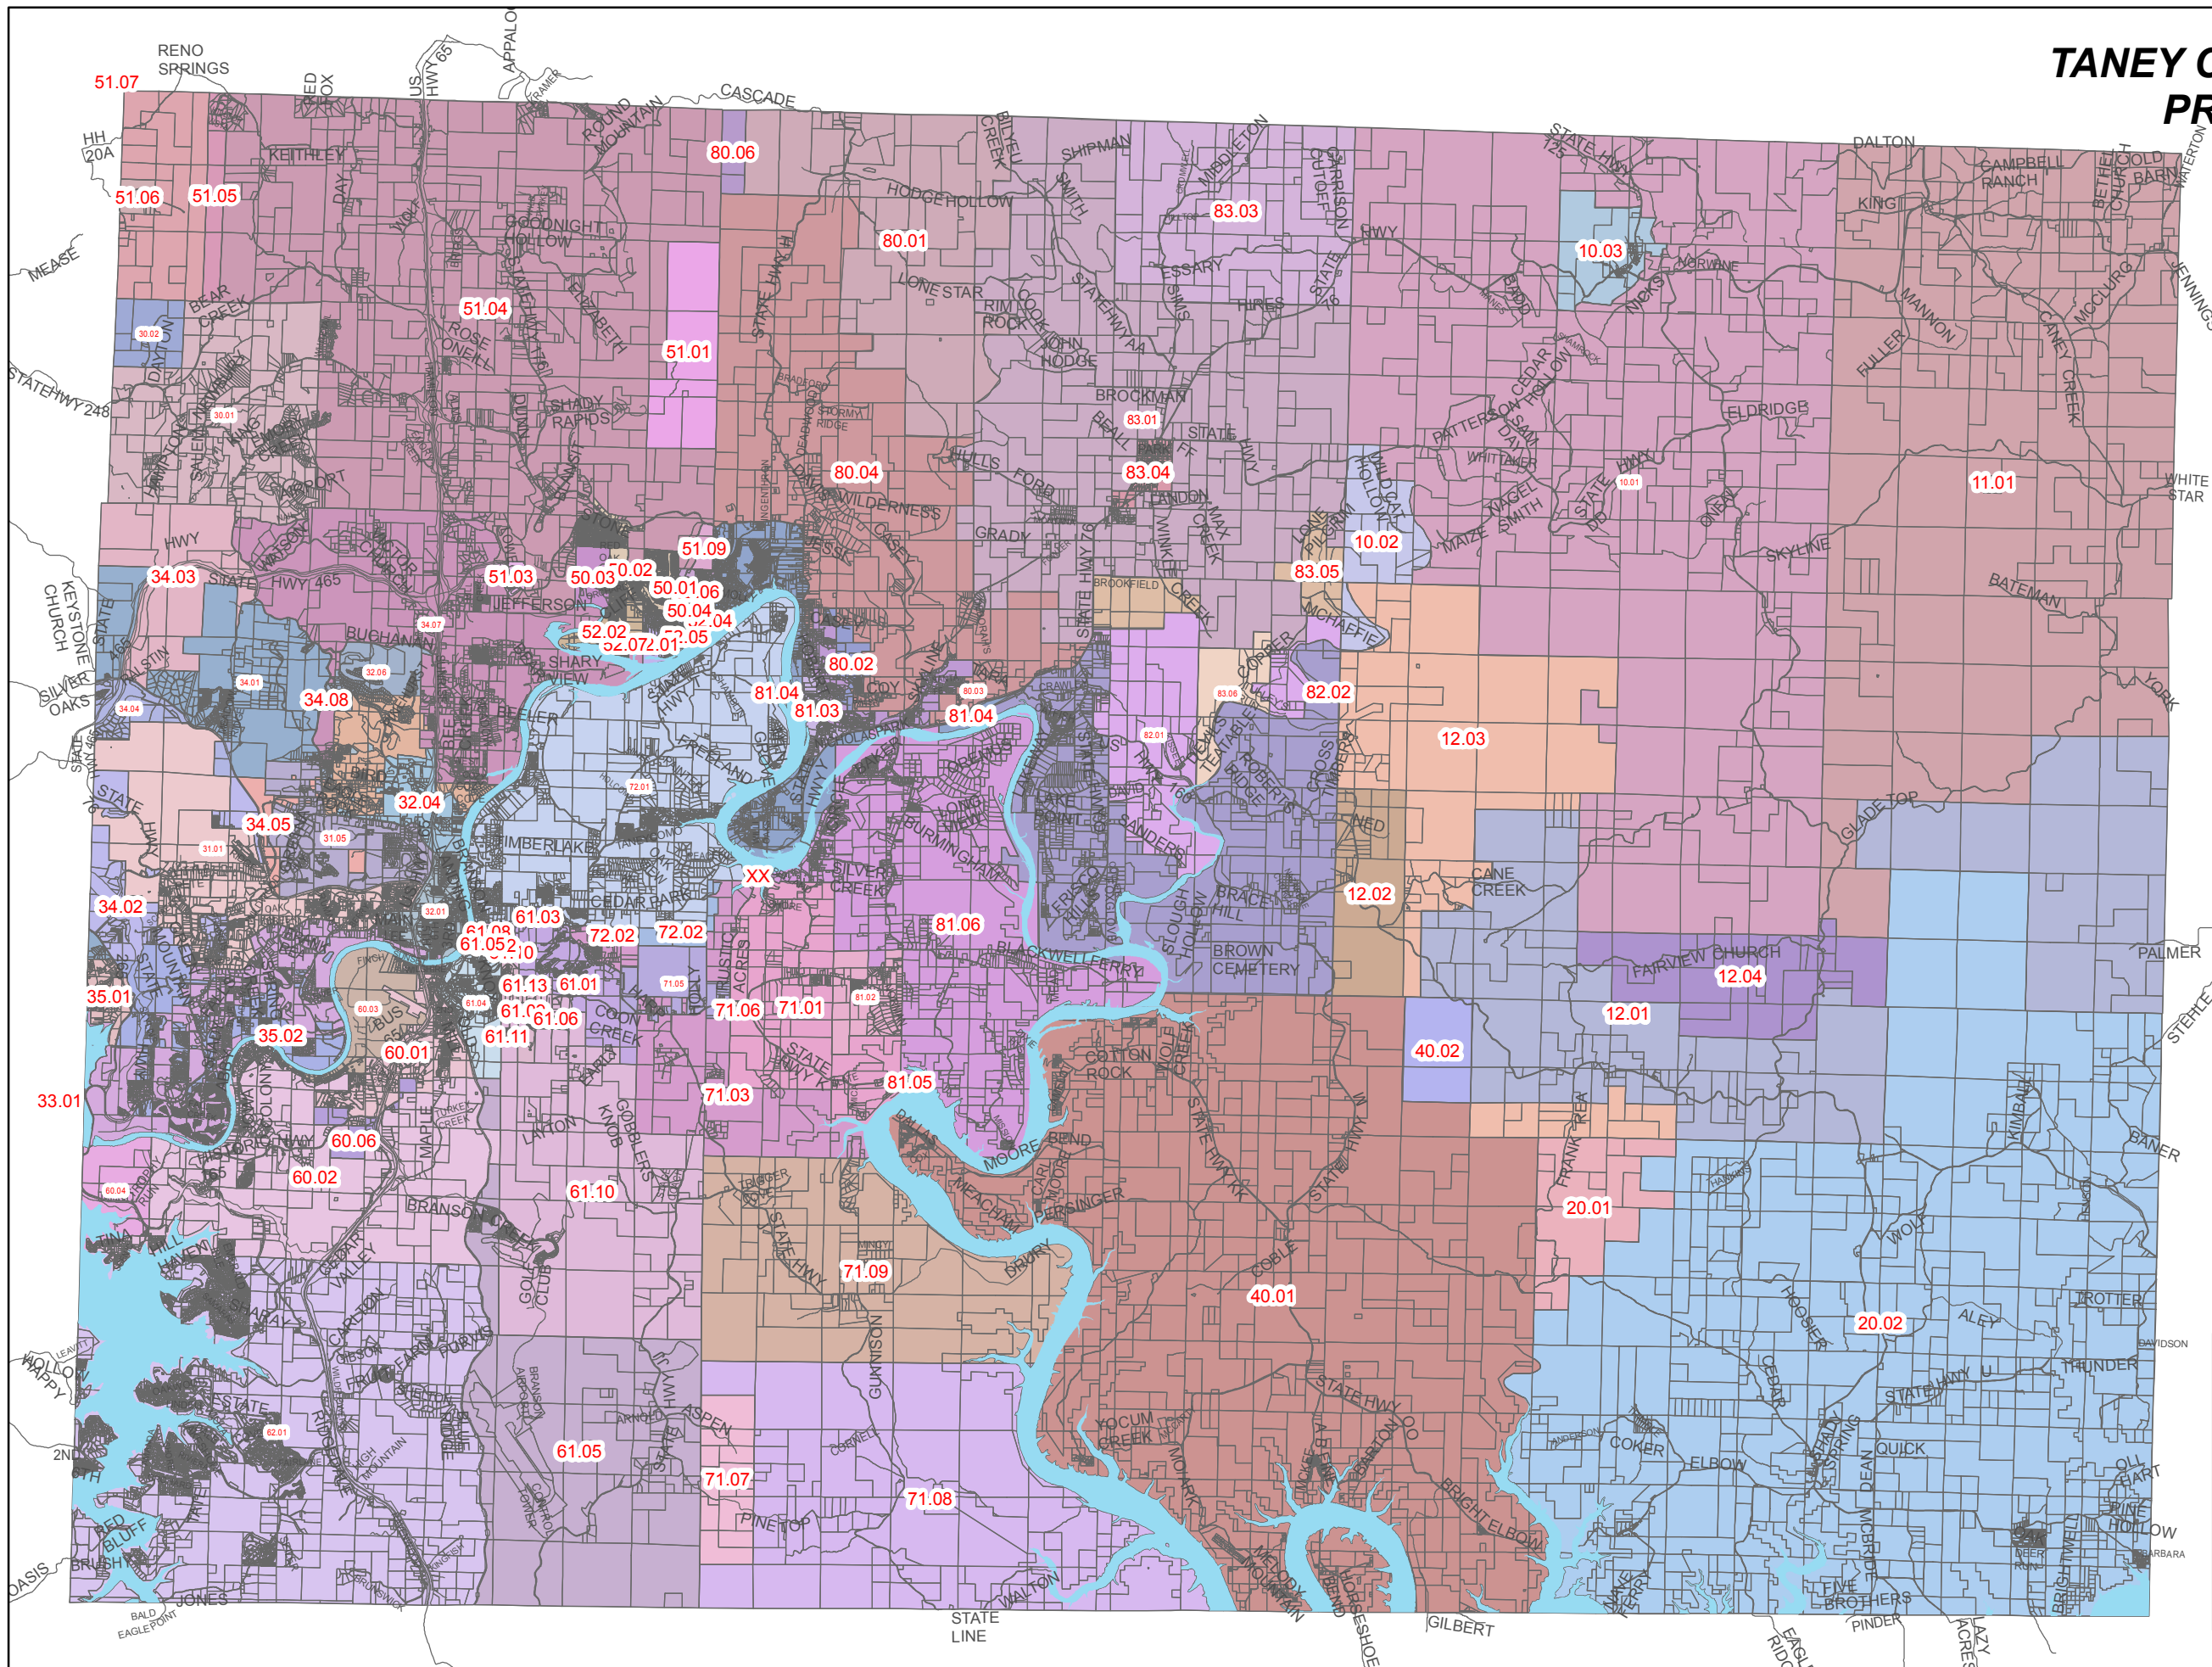

TANEY COUNTY, MISSOURI PRECINCT MAP

DISCLAIMER
Taney County makes every effort to produce and publish the most current and accurate information possible. This data is provided "as is" without warranty or any representation of accuracy, timeliness or completeness. The burden for determining accuracy, completeness, timeliness, merchantability and fitness for or the appropriateness for use rests solely on the requester. The County makes no warranties, express or implied, as to the use of the Data. There are no implied warranties of merchantability or fitness for a particular purpose. The requester acknowledges and accepts the limitations of the Data, including the fact that the Data is dynamic and is in a constant state of maintenance, correction and update.
Taney County GIS Division
PRA 1/8/2009
Data for precincts is provided by the Taney County Clerk's Office.