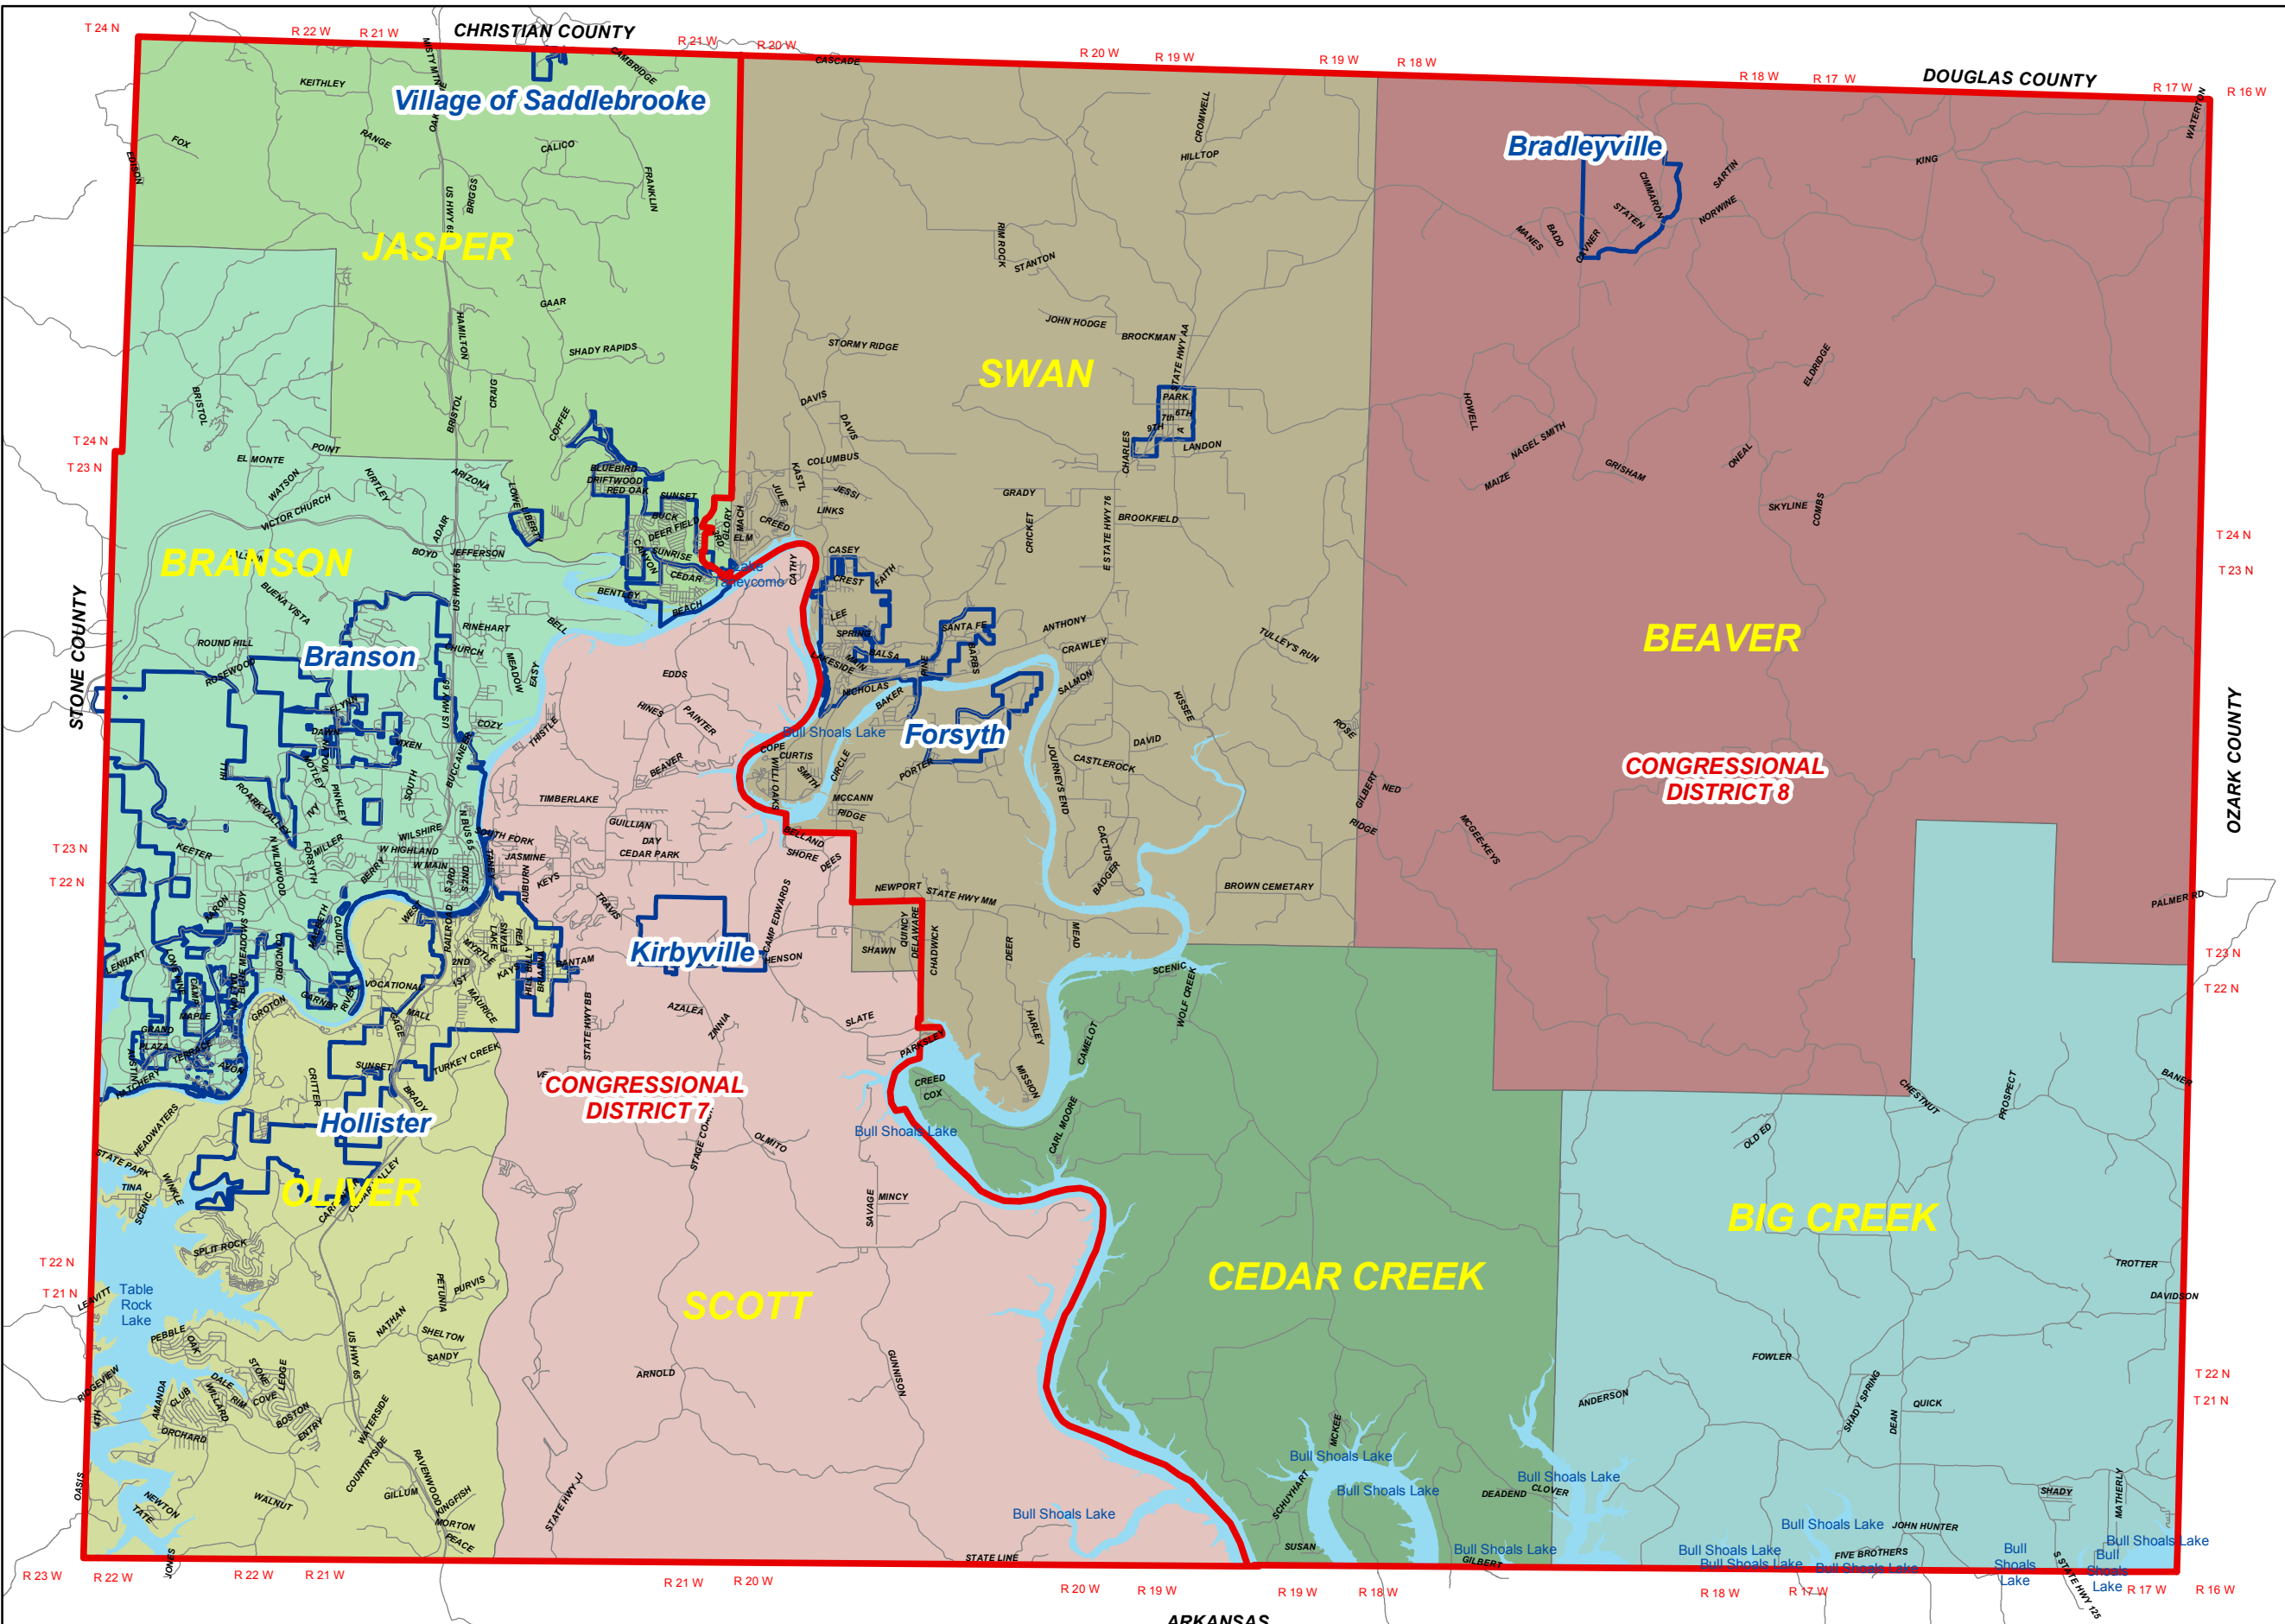

**TANEY COUNTY, MISSOURI
POLITICAL TOWNSHIPS AND
CONGRESSIONAL DISTRICT LINES**

TOWNSHIPS

- Beaver
- Big Creek
- Branson
- Cedar Creek
- Jasper
- Oliver
- Scott
- Swan

City Limits

Center Line Rds

Congressional District Lines