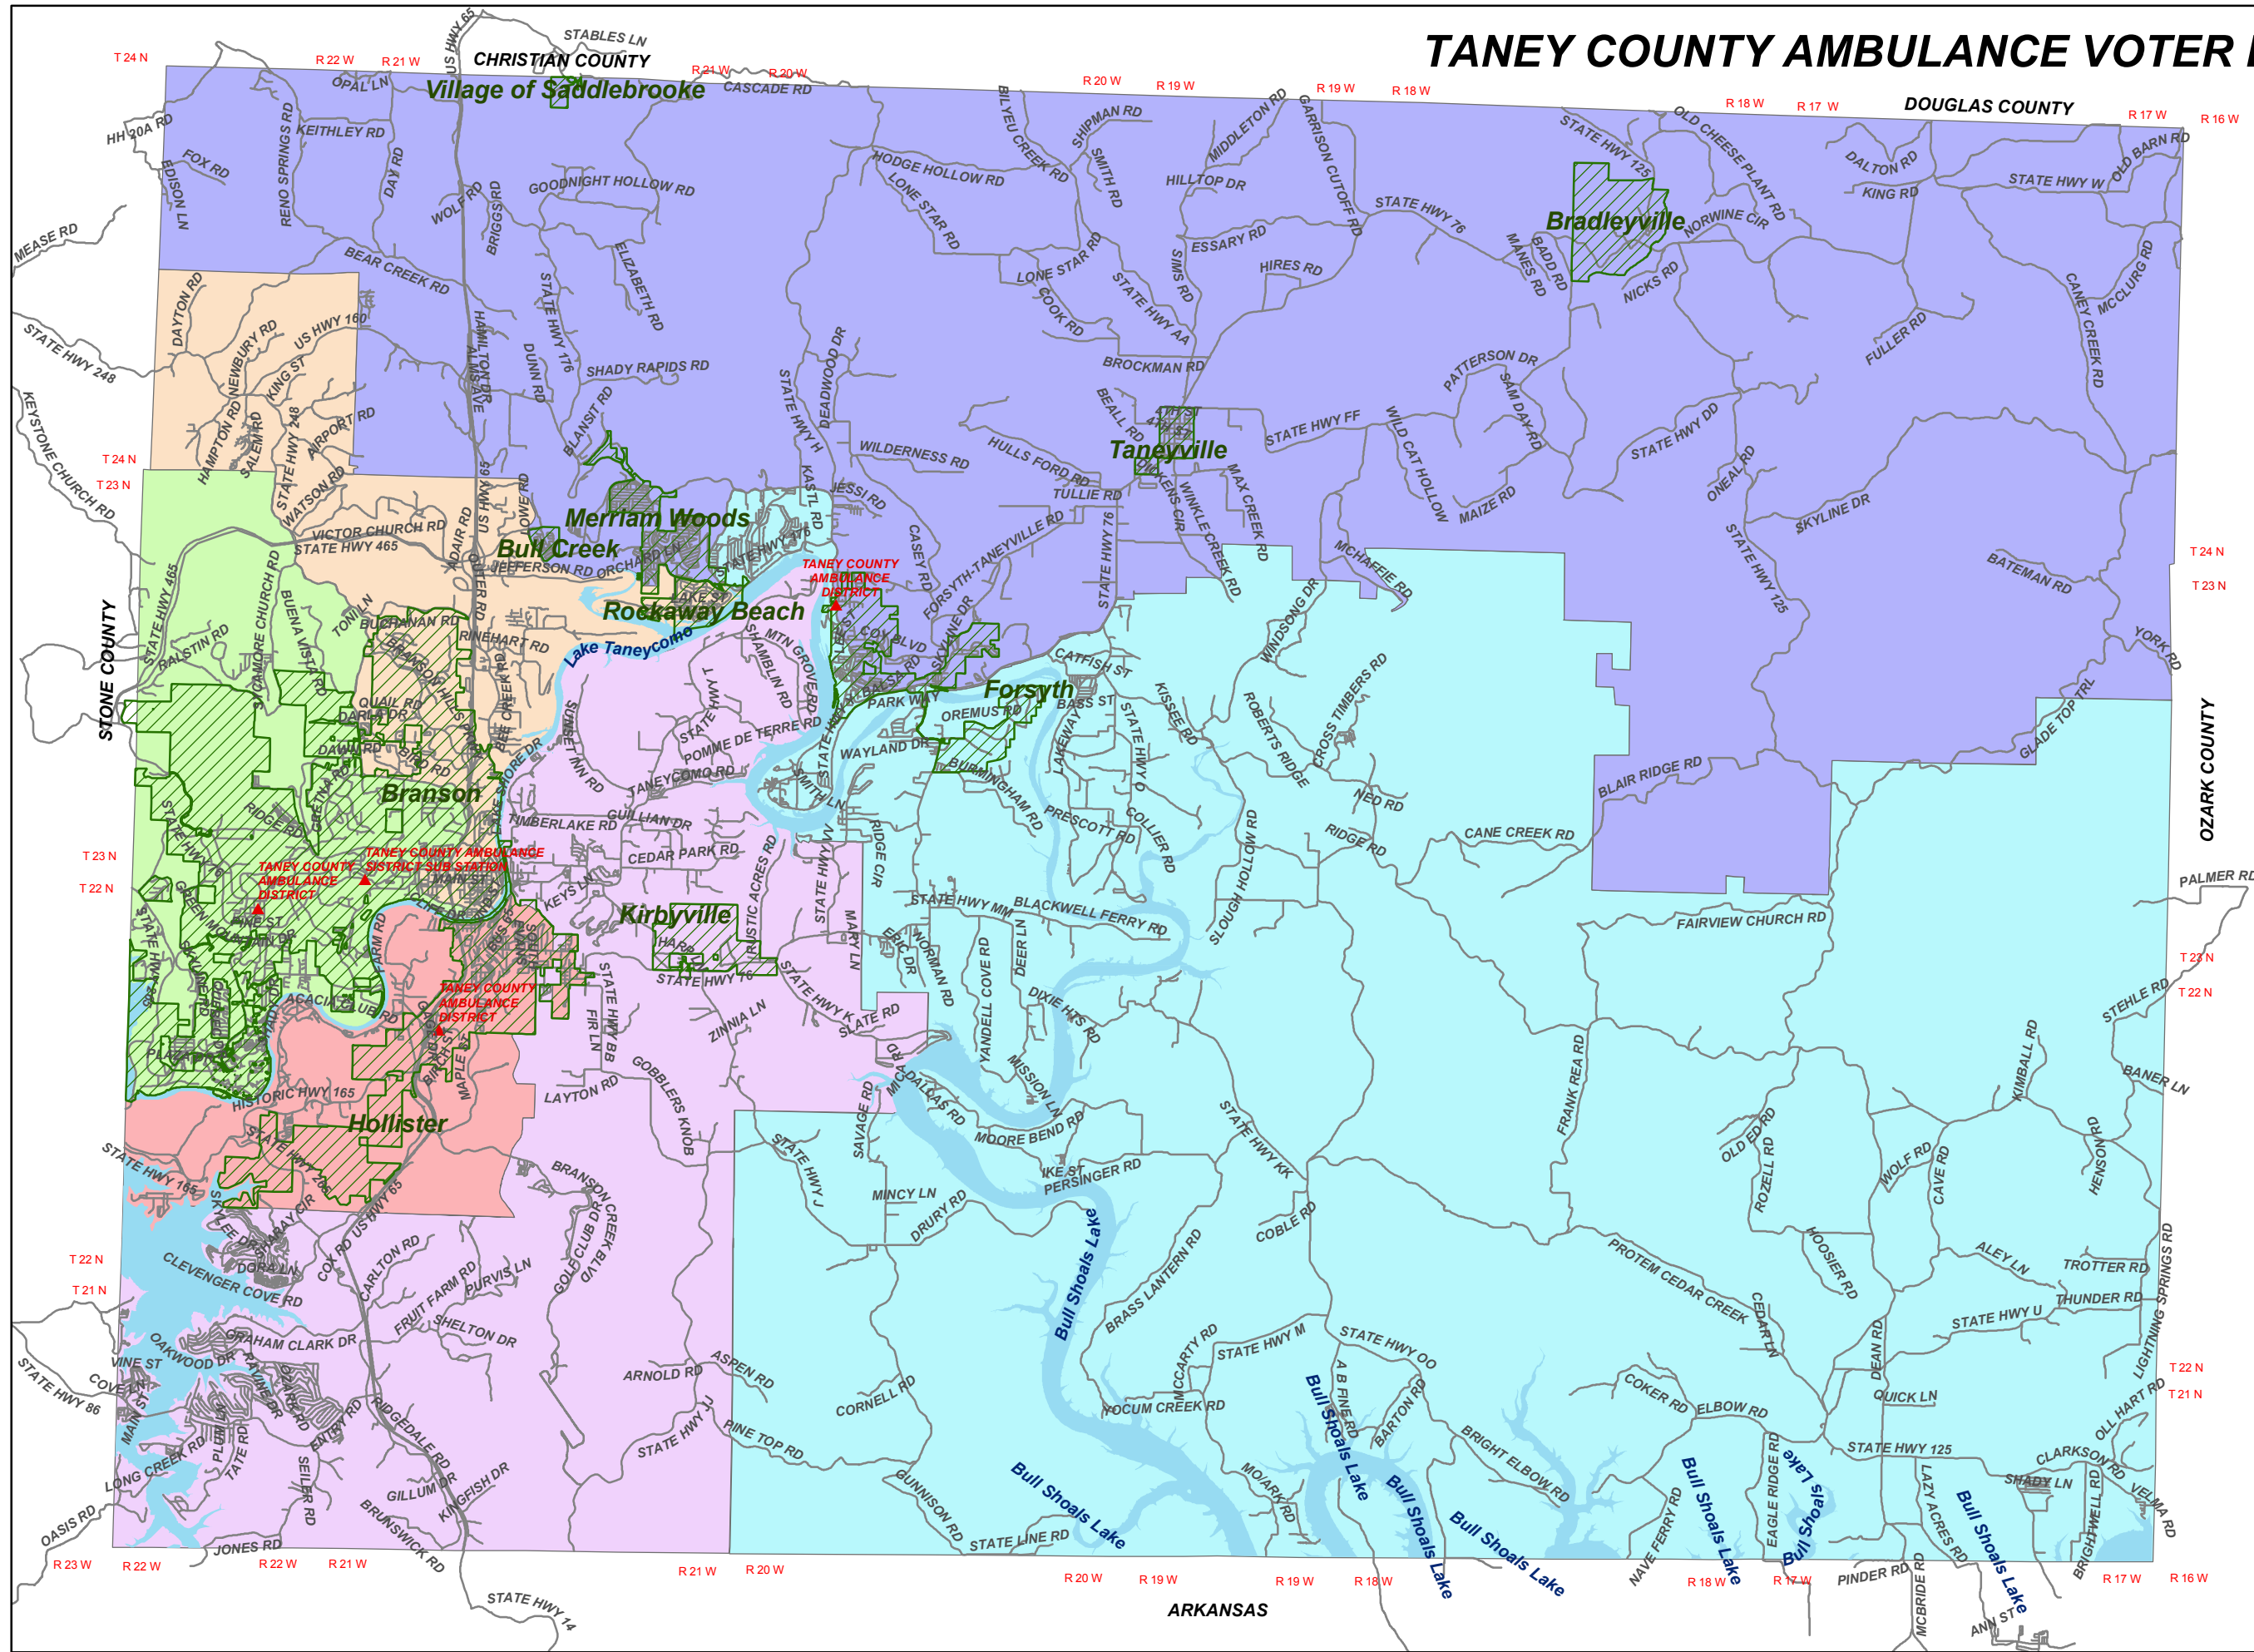

TANEY COUNTY AMBULANCE VOTER DISTRICT MAP

AMBULANCE VOTING DISTRICT

- ▲ Ambulance Stations
- City Limits
- Lakes
- **Ambulance Districts**
- District 1
- District 2
- District 3
- District 4
- District 5
- District 6