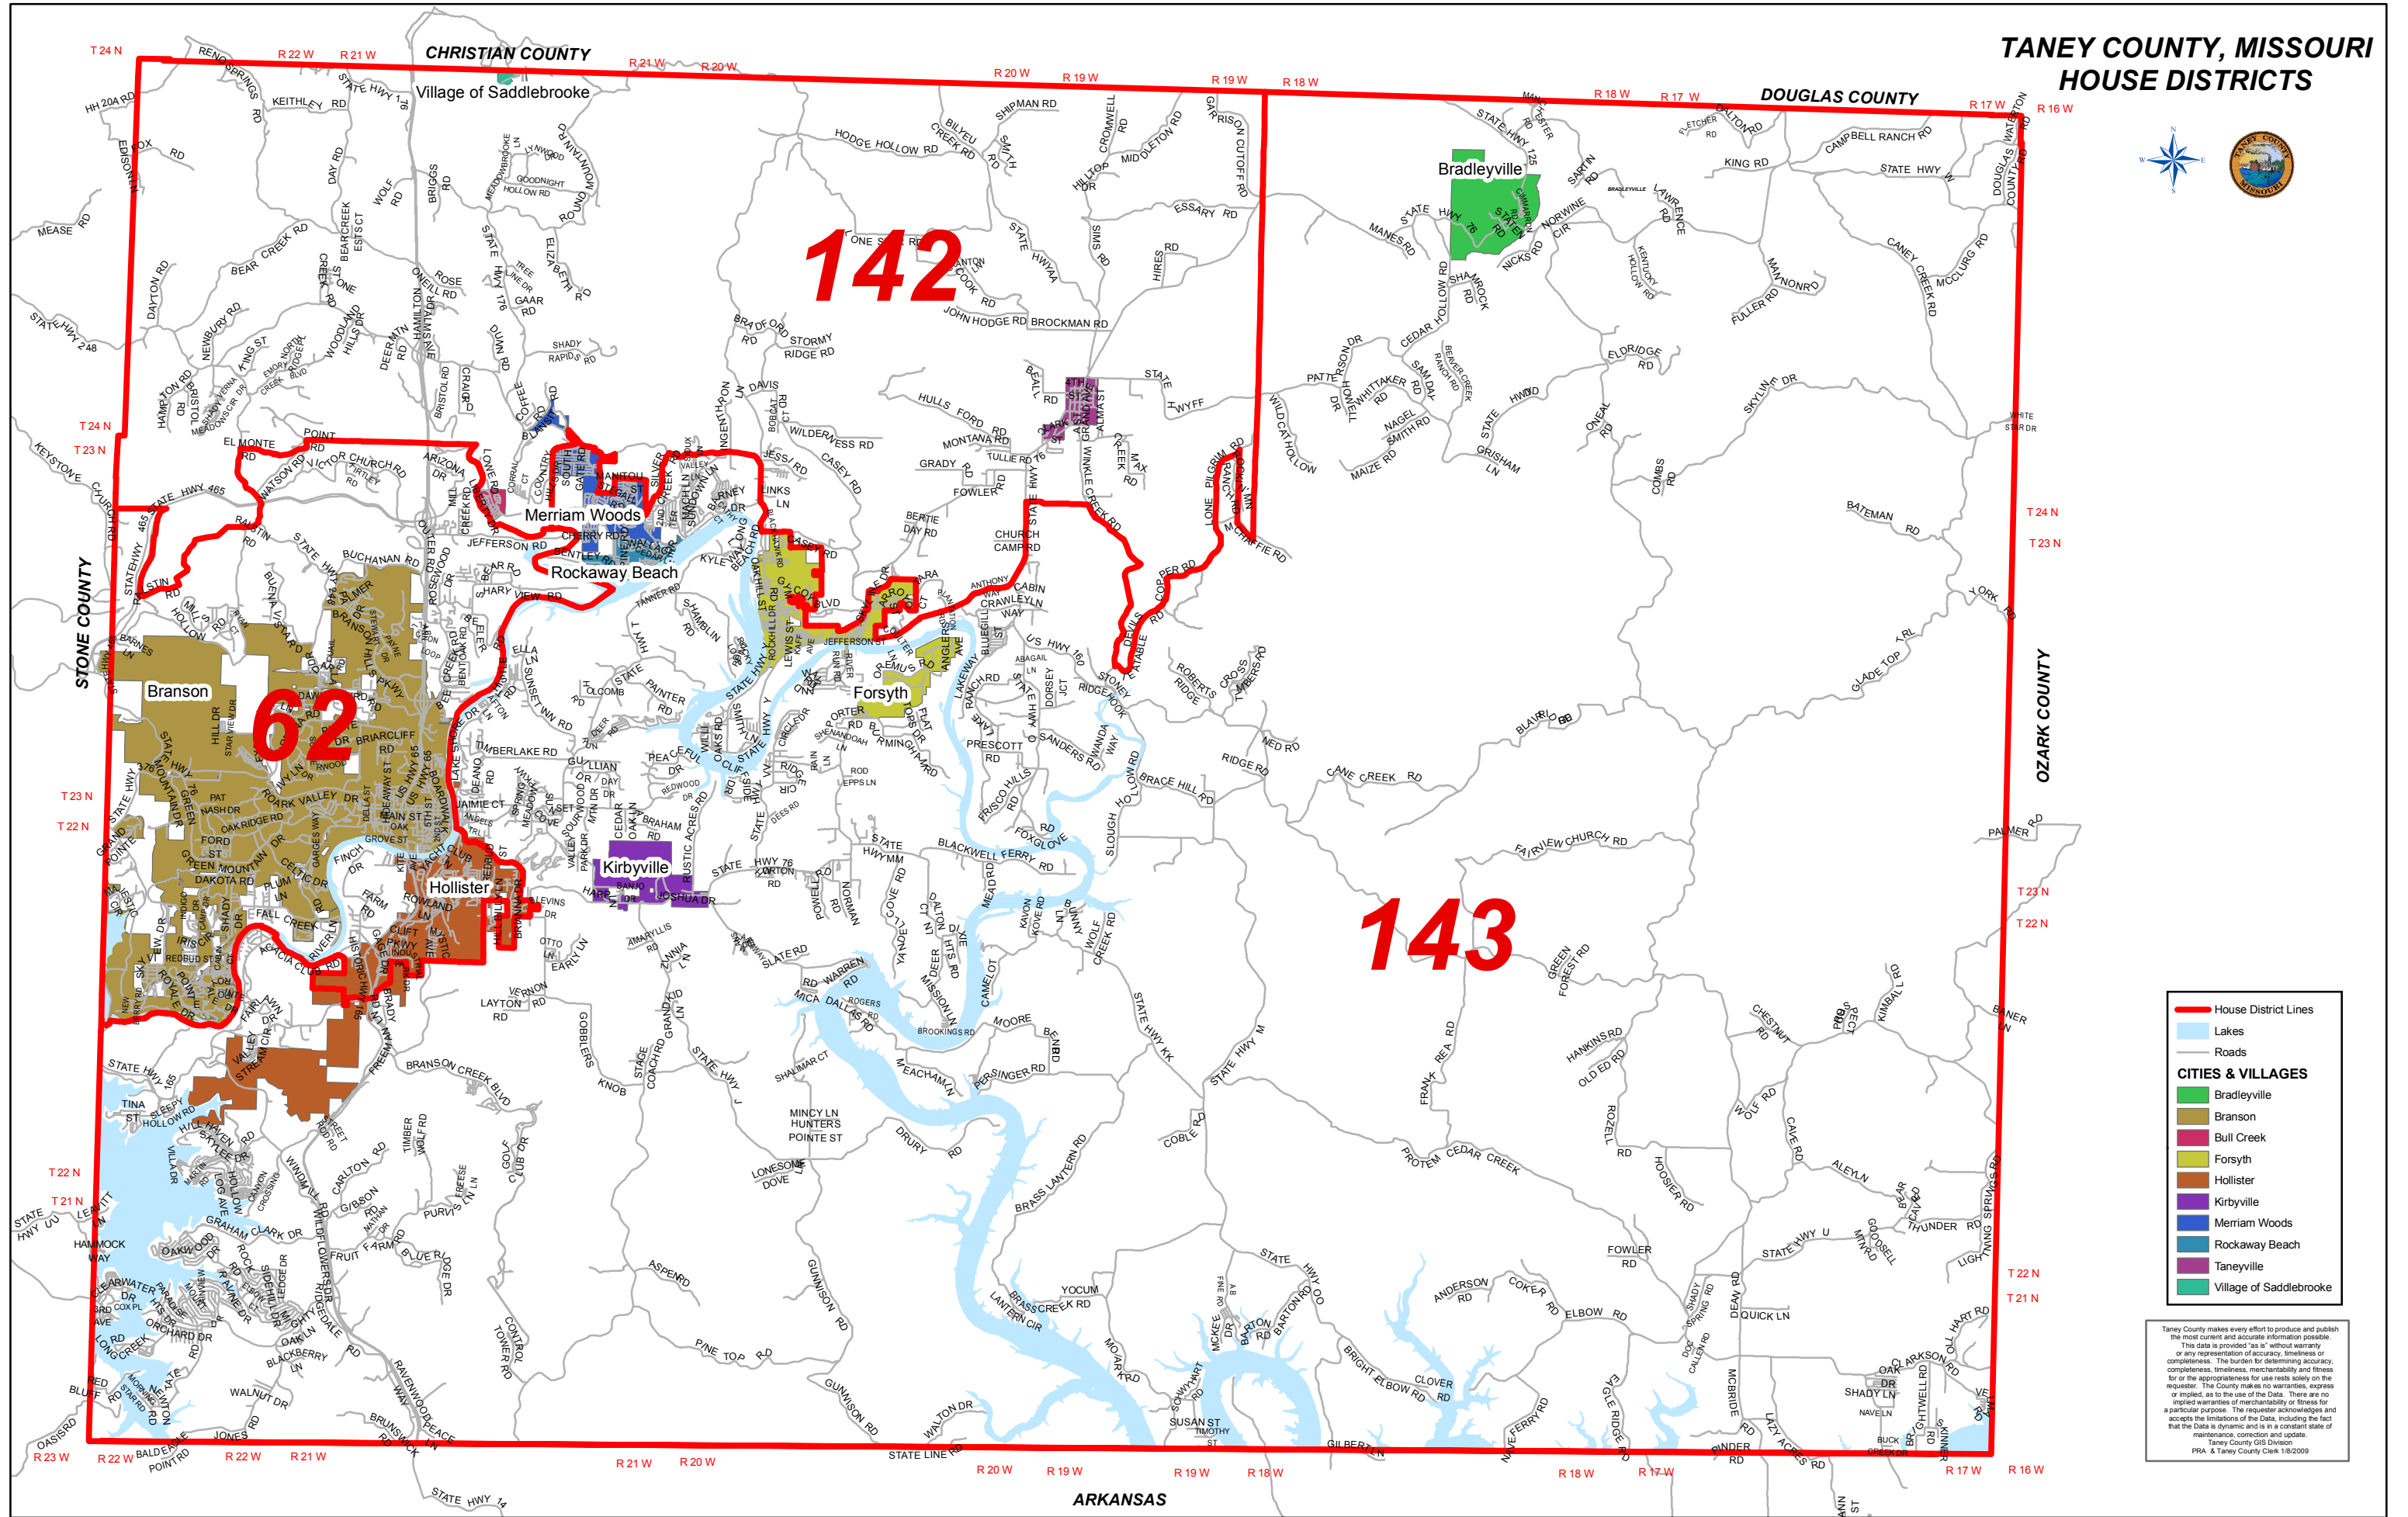

TANEY COUNTY, MISSOURI HOUSE DISTRICTS

House District Lines

- House District Lines

Lakes

- Lakes

Roads

- Roads

CITIES & VILLAGES

- Bradleyville
- Branson
- Bull Creek
- Forsyth
- Hollister
- Kirbyville
- Merriam Woods
- Rockaway Beach
- Taneyville
- Village of Saddlebrooke