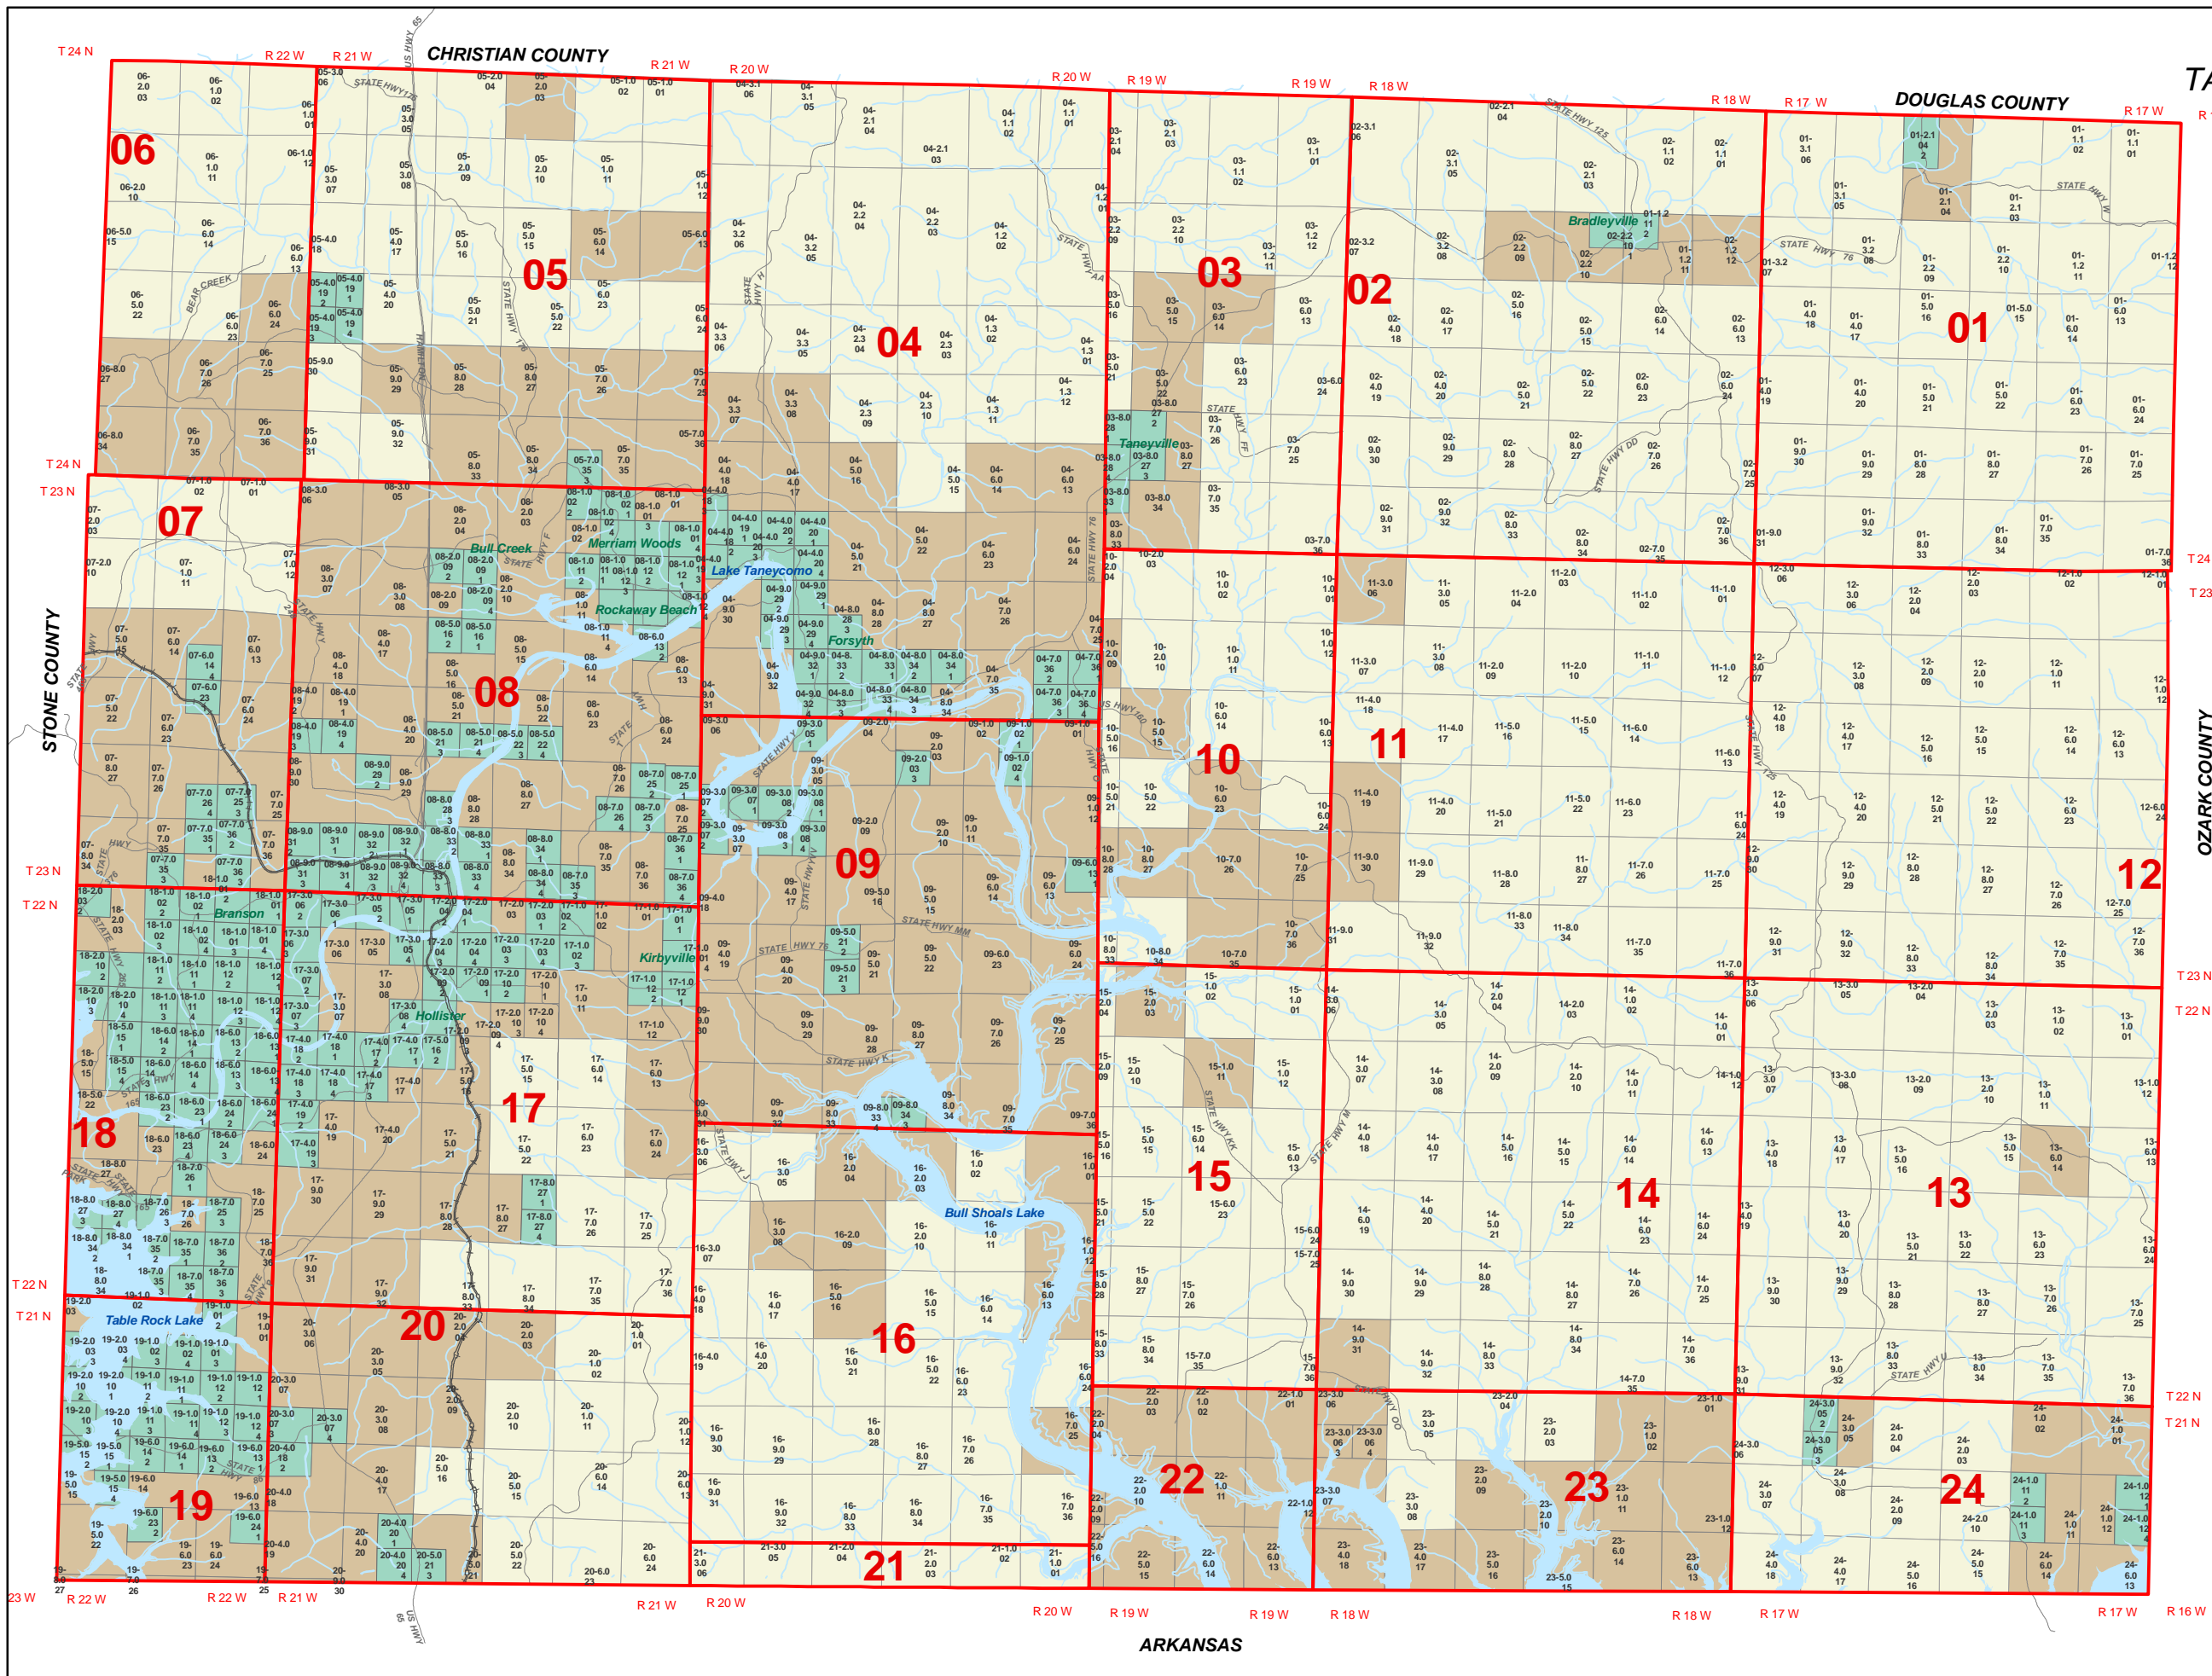

# COUNTY INDEX MAP TANEY COUNTY, MISSOURI

**Legend**

- TWPLines
- Railroad
- Lakes
- Creeks
- US & State Hwys

**Scale**

- 100
- 200
- 400

**DISCLAIMER**  
 Taney County makes every effort to produce and publish the most current and accurate information possible. This data is provided "as is" without warranty or any representation of accuracy, timeliness or completeness. The burden for determining accuracy, completeness, timeliness, merchantability and fitness for or the appropriateness for use rests solely on the requester. The County makes no warranties, express or implied, as to the use of the Data. There are no implied warranties of merchantability or fitness for a particular purpose. The requester acknowledges and accepts the limitations of the Data, including the fact that the Data is dynamic and is in a constant state of maintenance, correction and update.  
 GIS Department PRA 1/6/2009