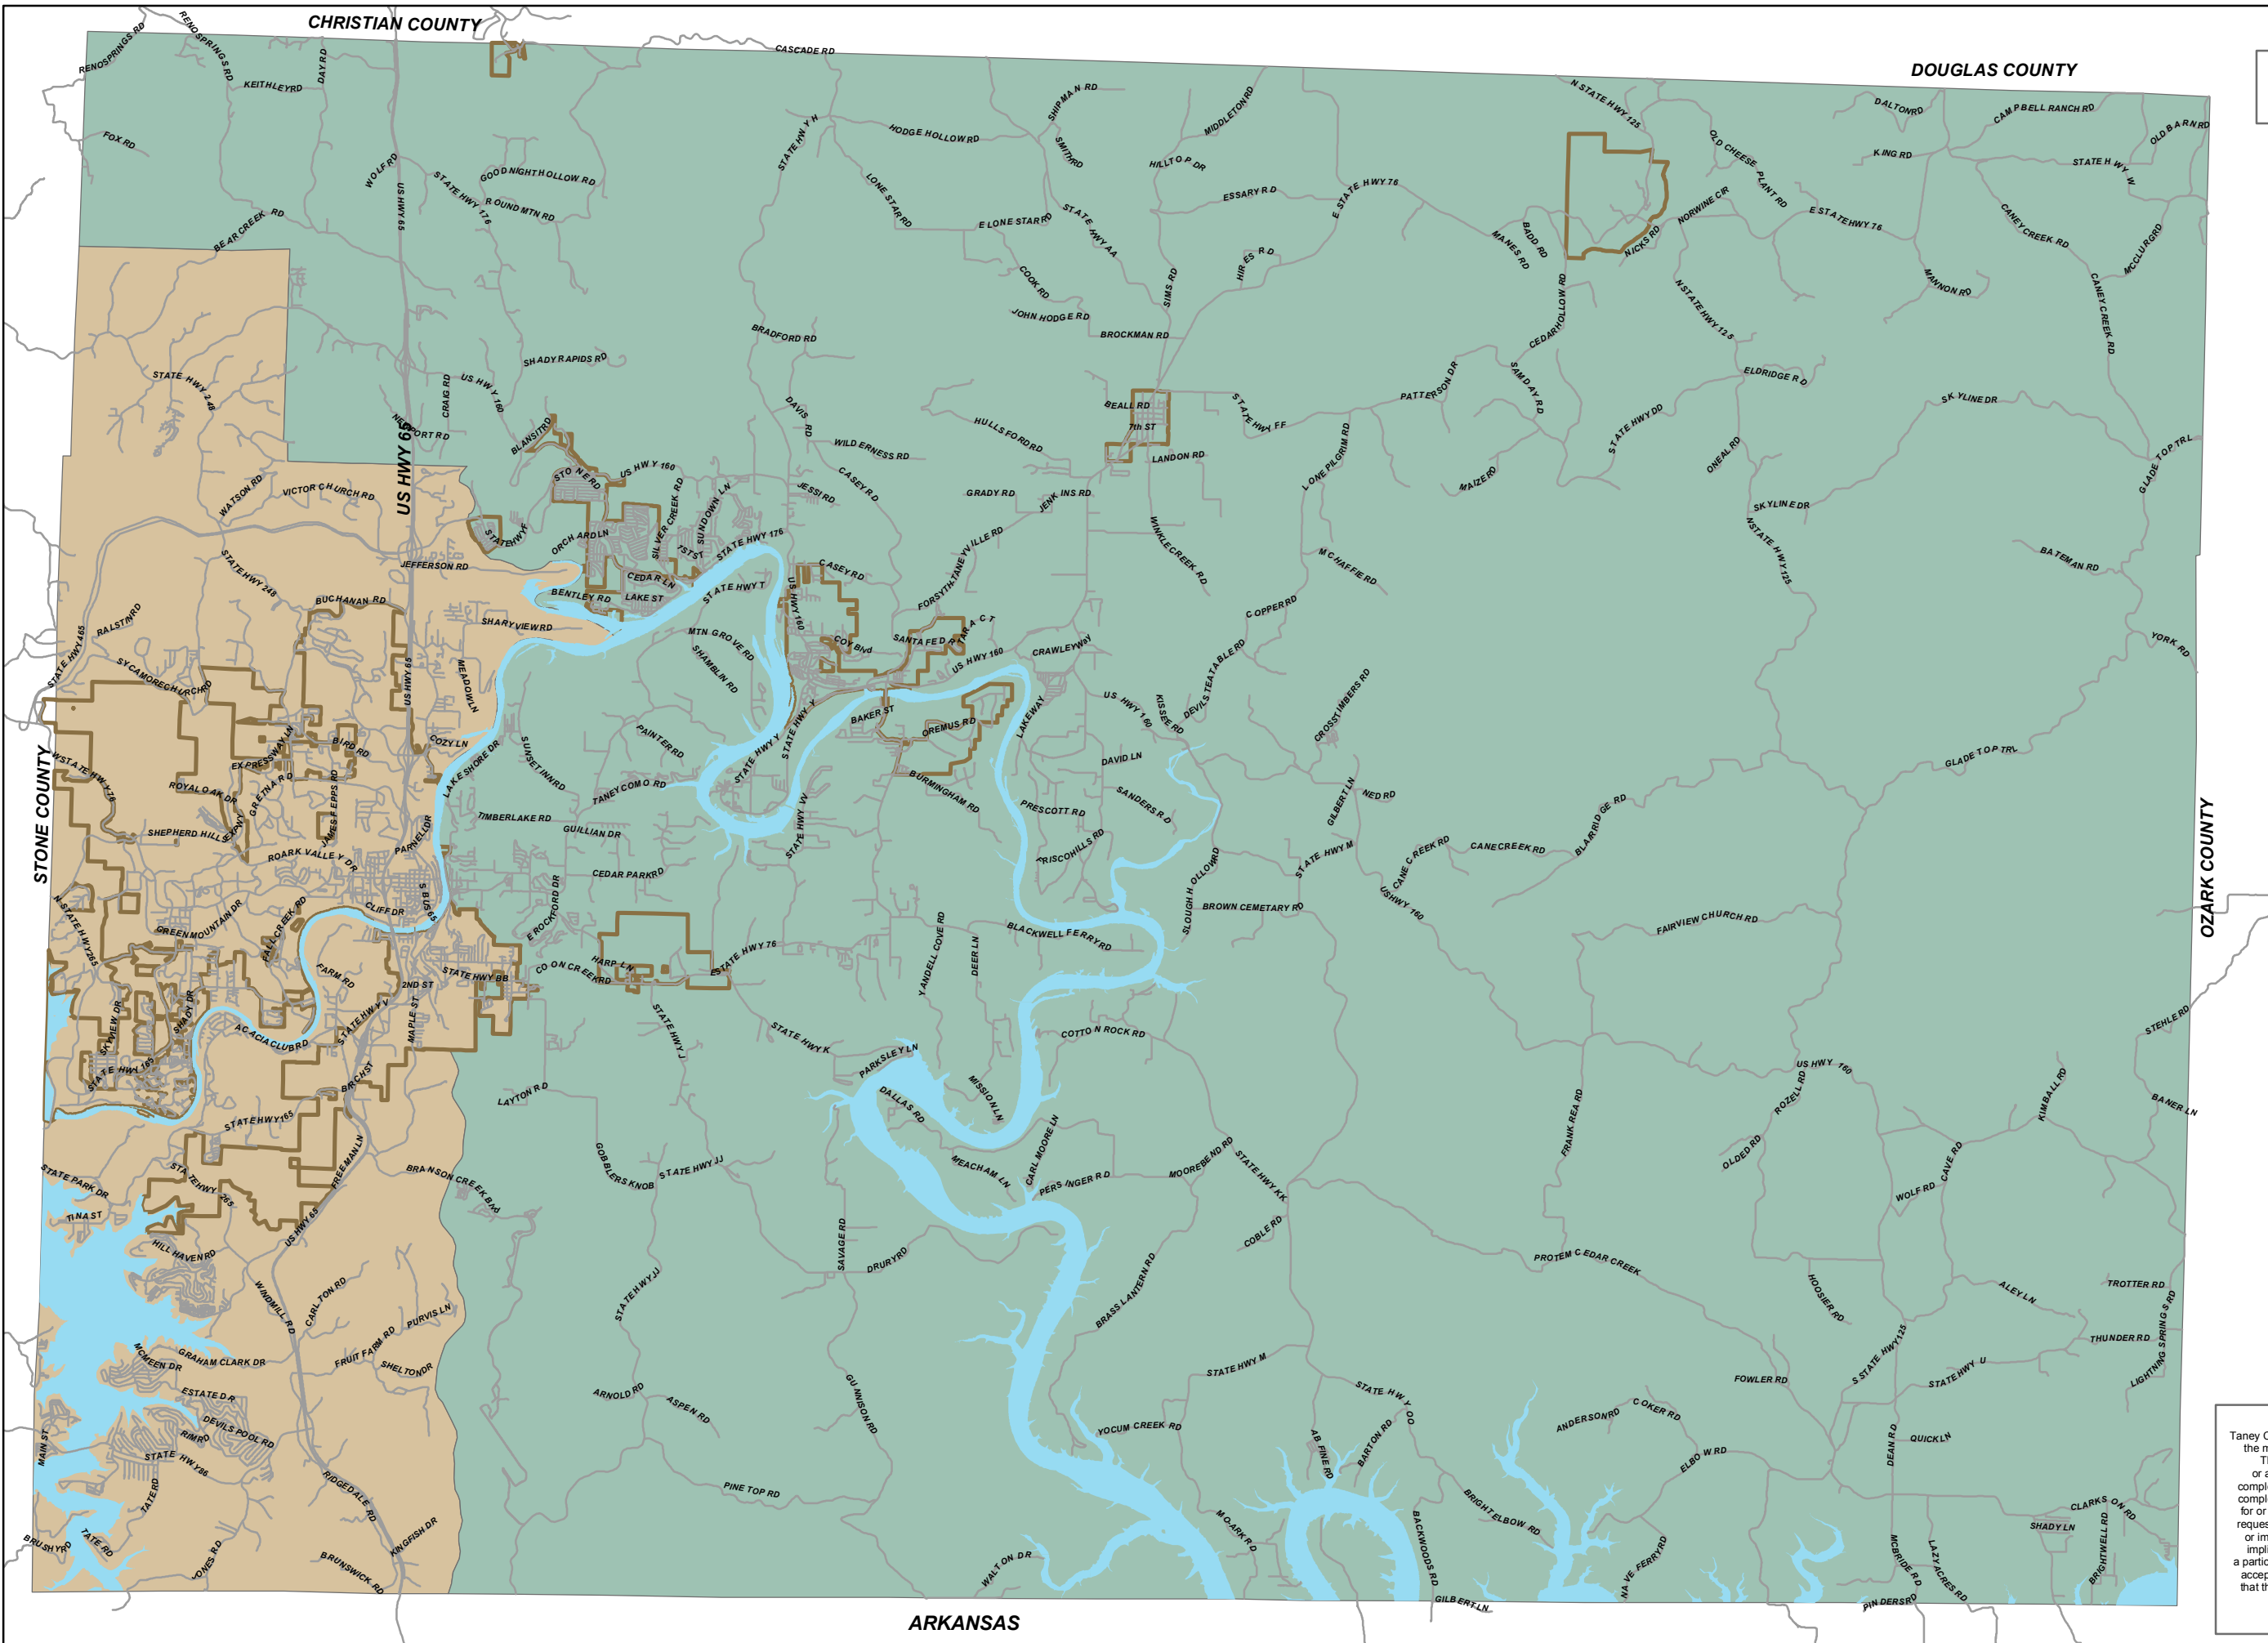

CHRISTIAN COUNTY

DOUGLAS COUNTY

COMMISSIONERS DISTRICT
TANEY COUNTY, MISSOURI

Commissioners Districts

- Eastern
- Western
- City Limits

ARKANSAS