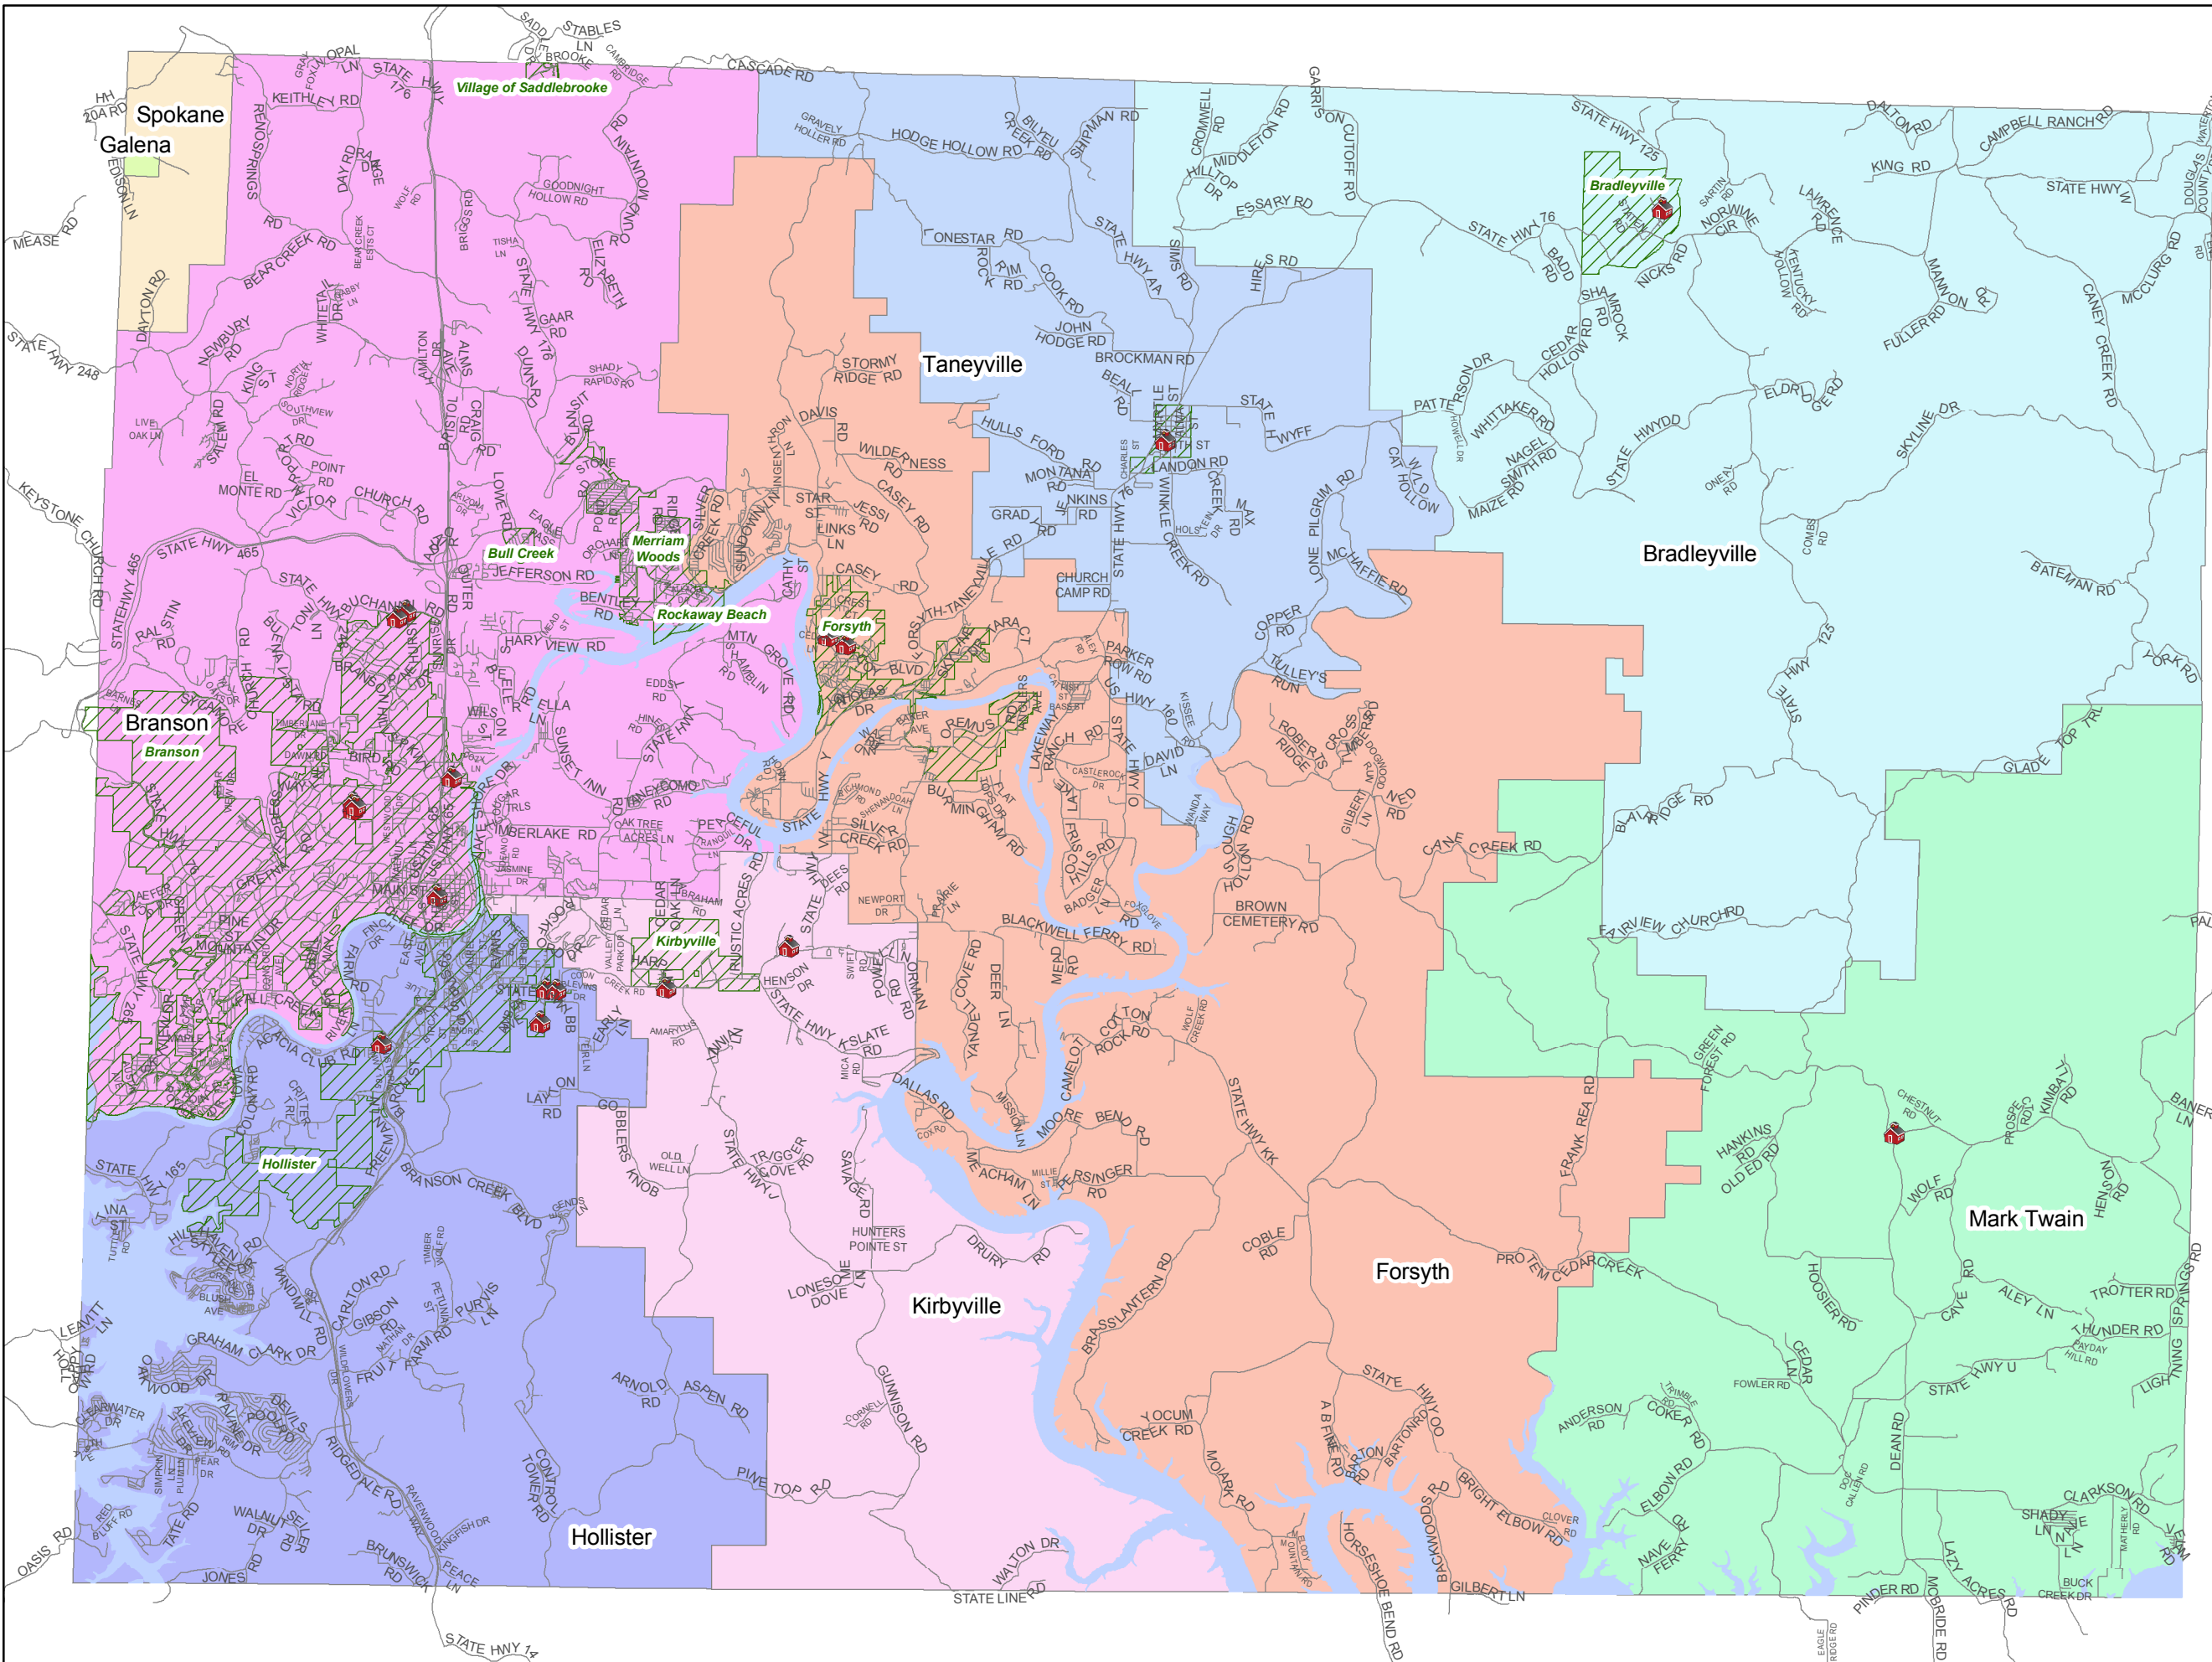

TANEY COUNTY, MISSOURI
SCHOOL DISTRICTS

SCHOOL DISTRICTS

- Schools
- City Limits
- CenterLineRds
- Lakes

SCHOOL DISTRICTS

- Bradleyville
- Branson
- Forsyth
- Galena
- Hollister
- Kirbyville
- Mark Twain
- Spokane
- Taneyville