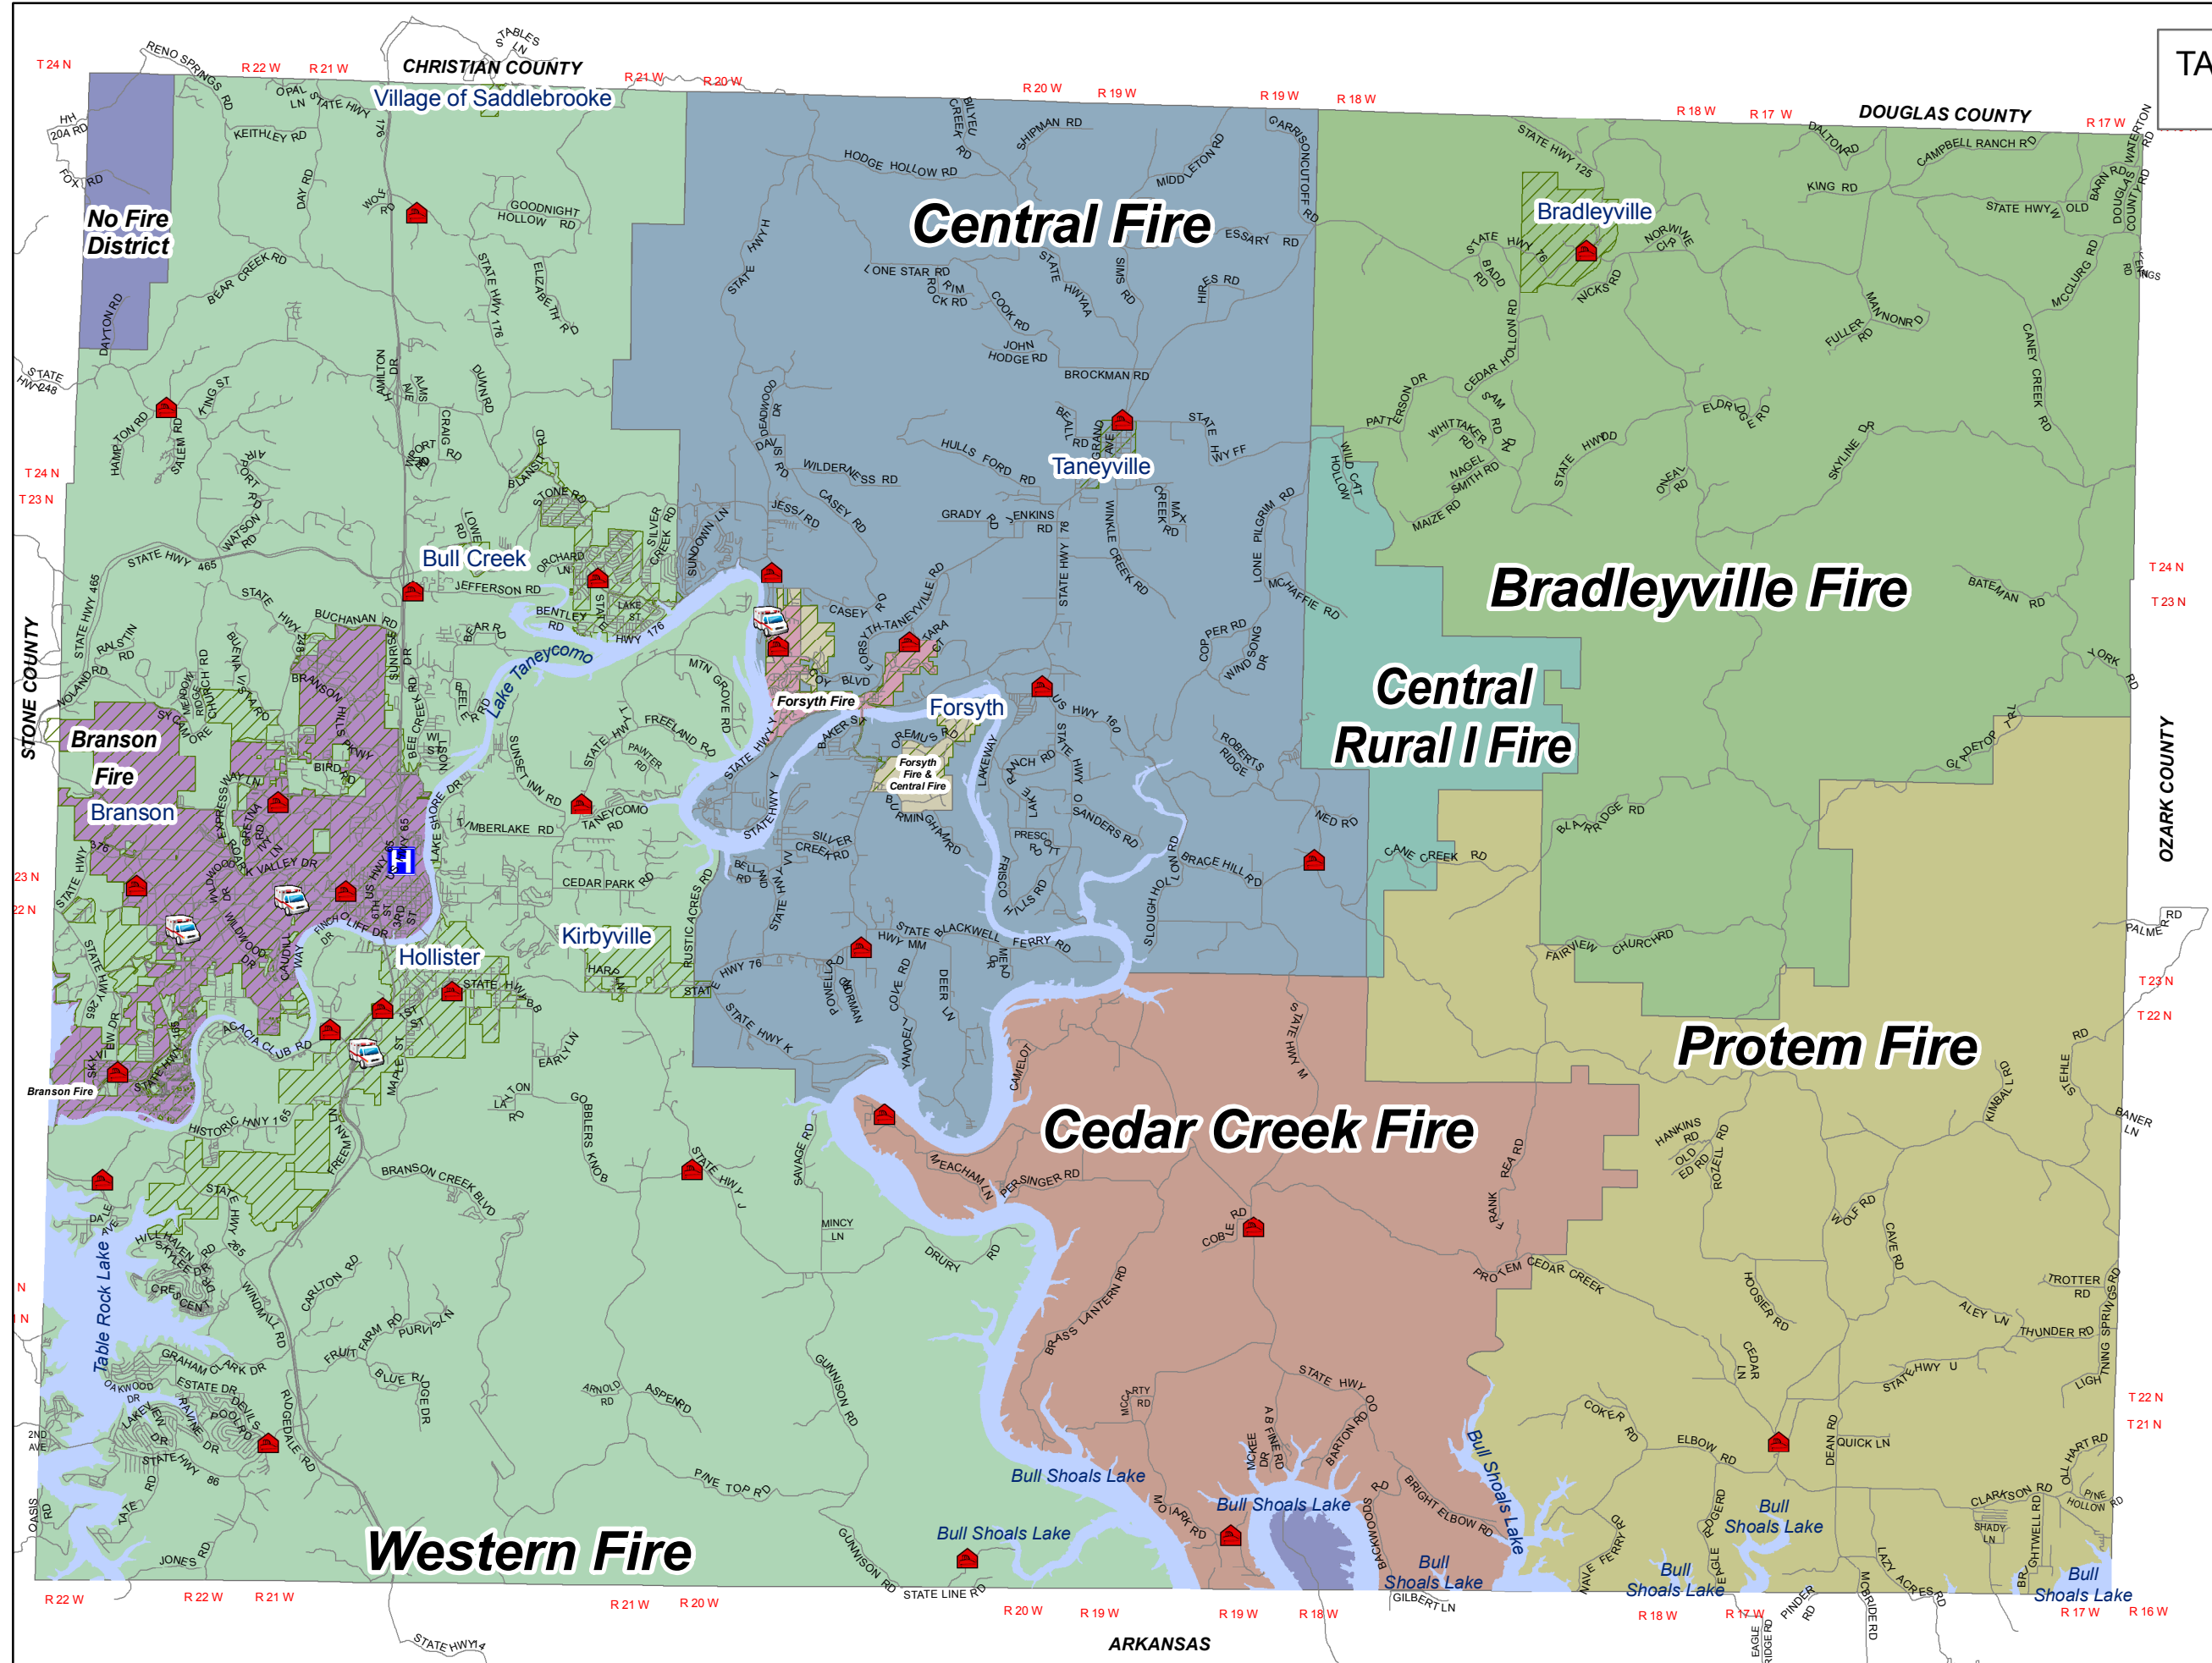

TANEY COUNTY, MISSOURI FIRE DISTRICT MAP

Legend

- Hospitals
- Ambulance Stations
- Fire Stations
- Center Line Roads
- Lakes
- City Limits

Fire Districts

- Bradleyville Fire
- Branson Fire
- Cedar Creek Fire
- Central Fire
- Central Rural I Fire
- Forsyth Fire
- Forsyth Fire & Central Fire
- No Fire District
- Protém Fire
- Western Fire