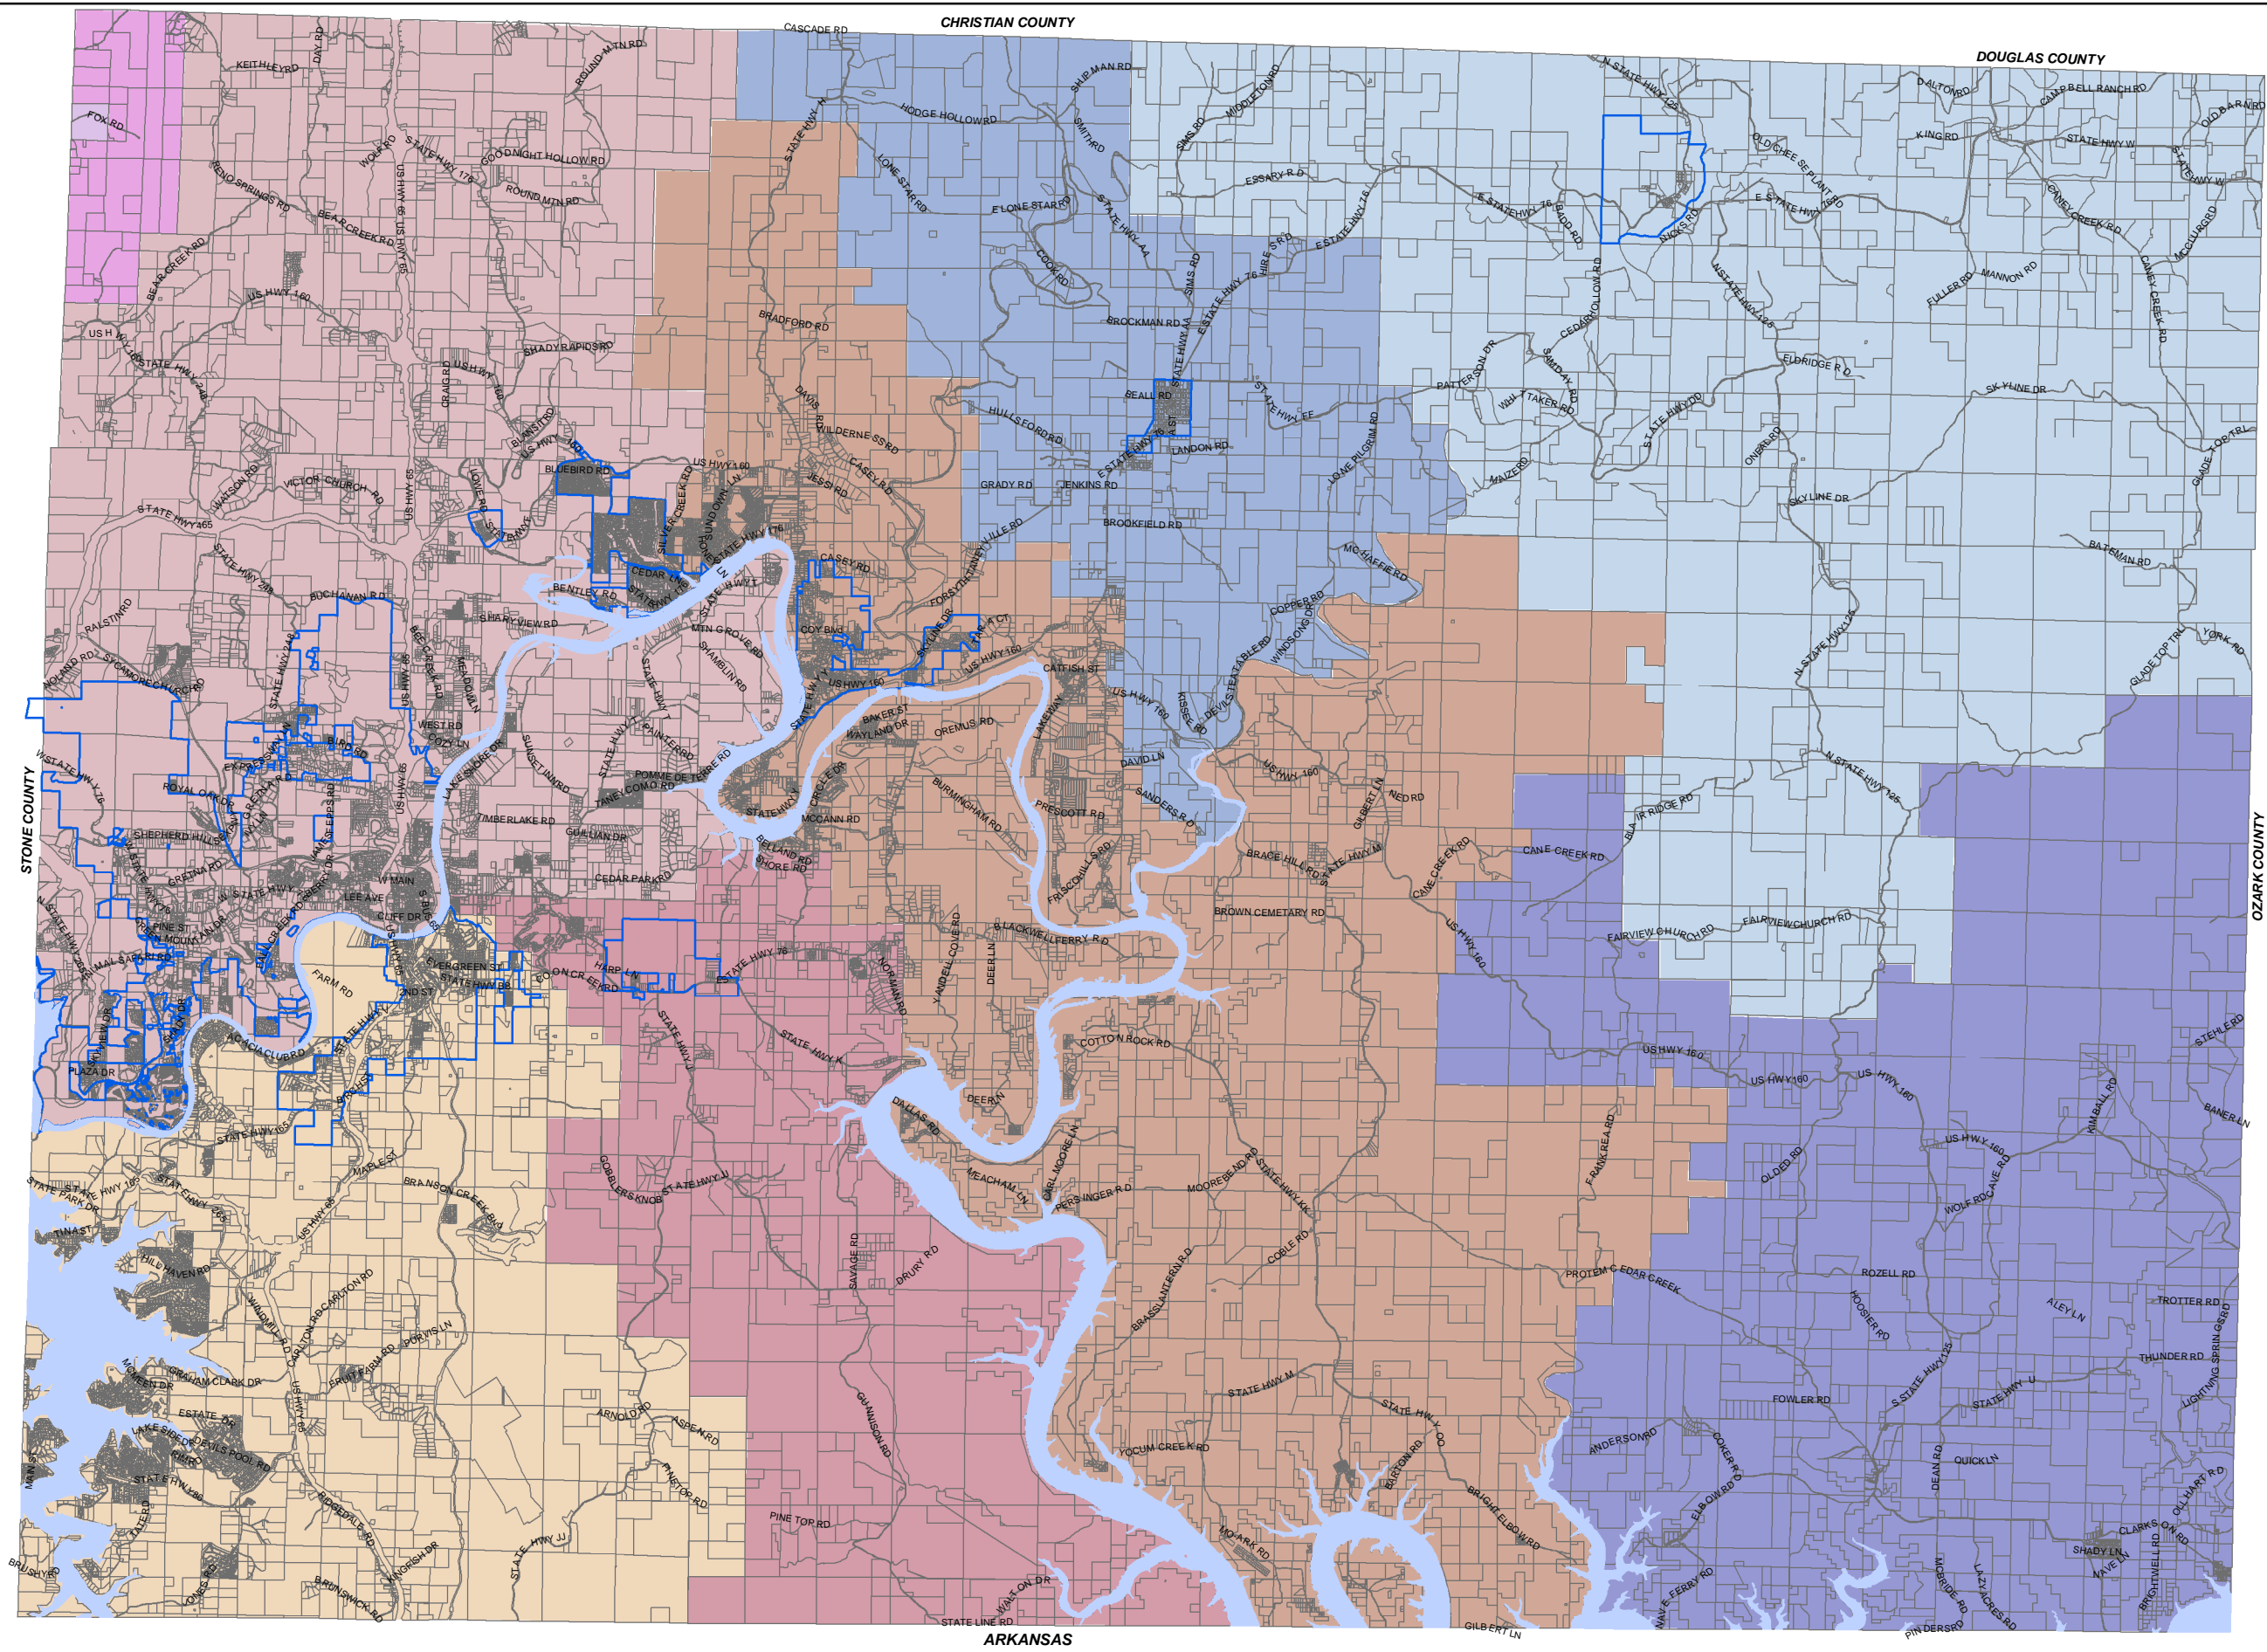

TANEY COUNTY, MISSOURI
SCHOOL DISTRICTS

SCHOOL DISTRICTS

1. **DISTRICT**
2. Bradleyville
   - Branson
   - Forsyth
   - Galena
   - Kirbysville
   - Mark Twain
   - Spokane
   - Taneyville
   - Lakes
   - City Limits
   - County Poly