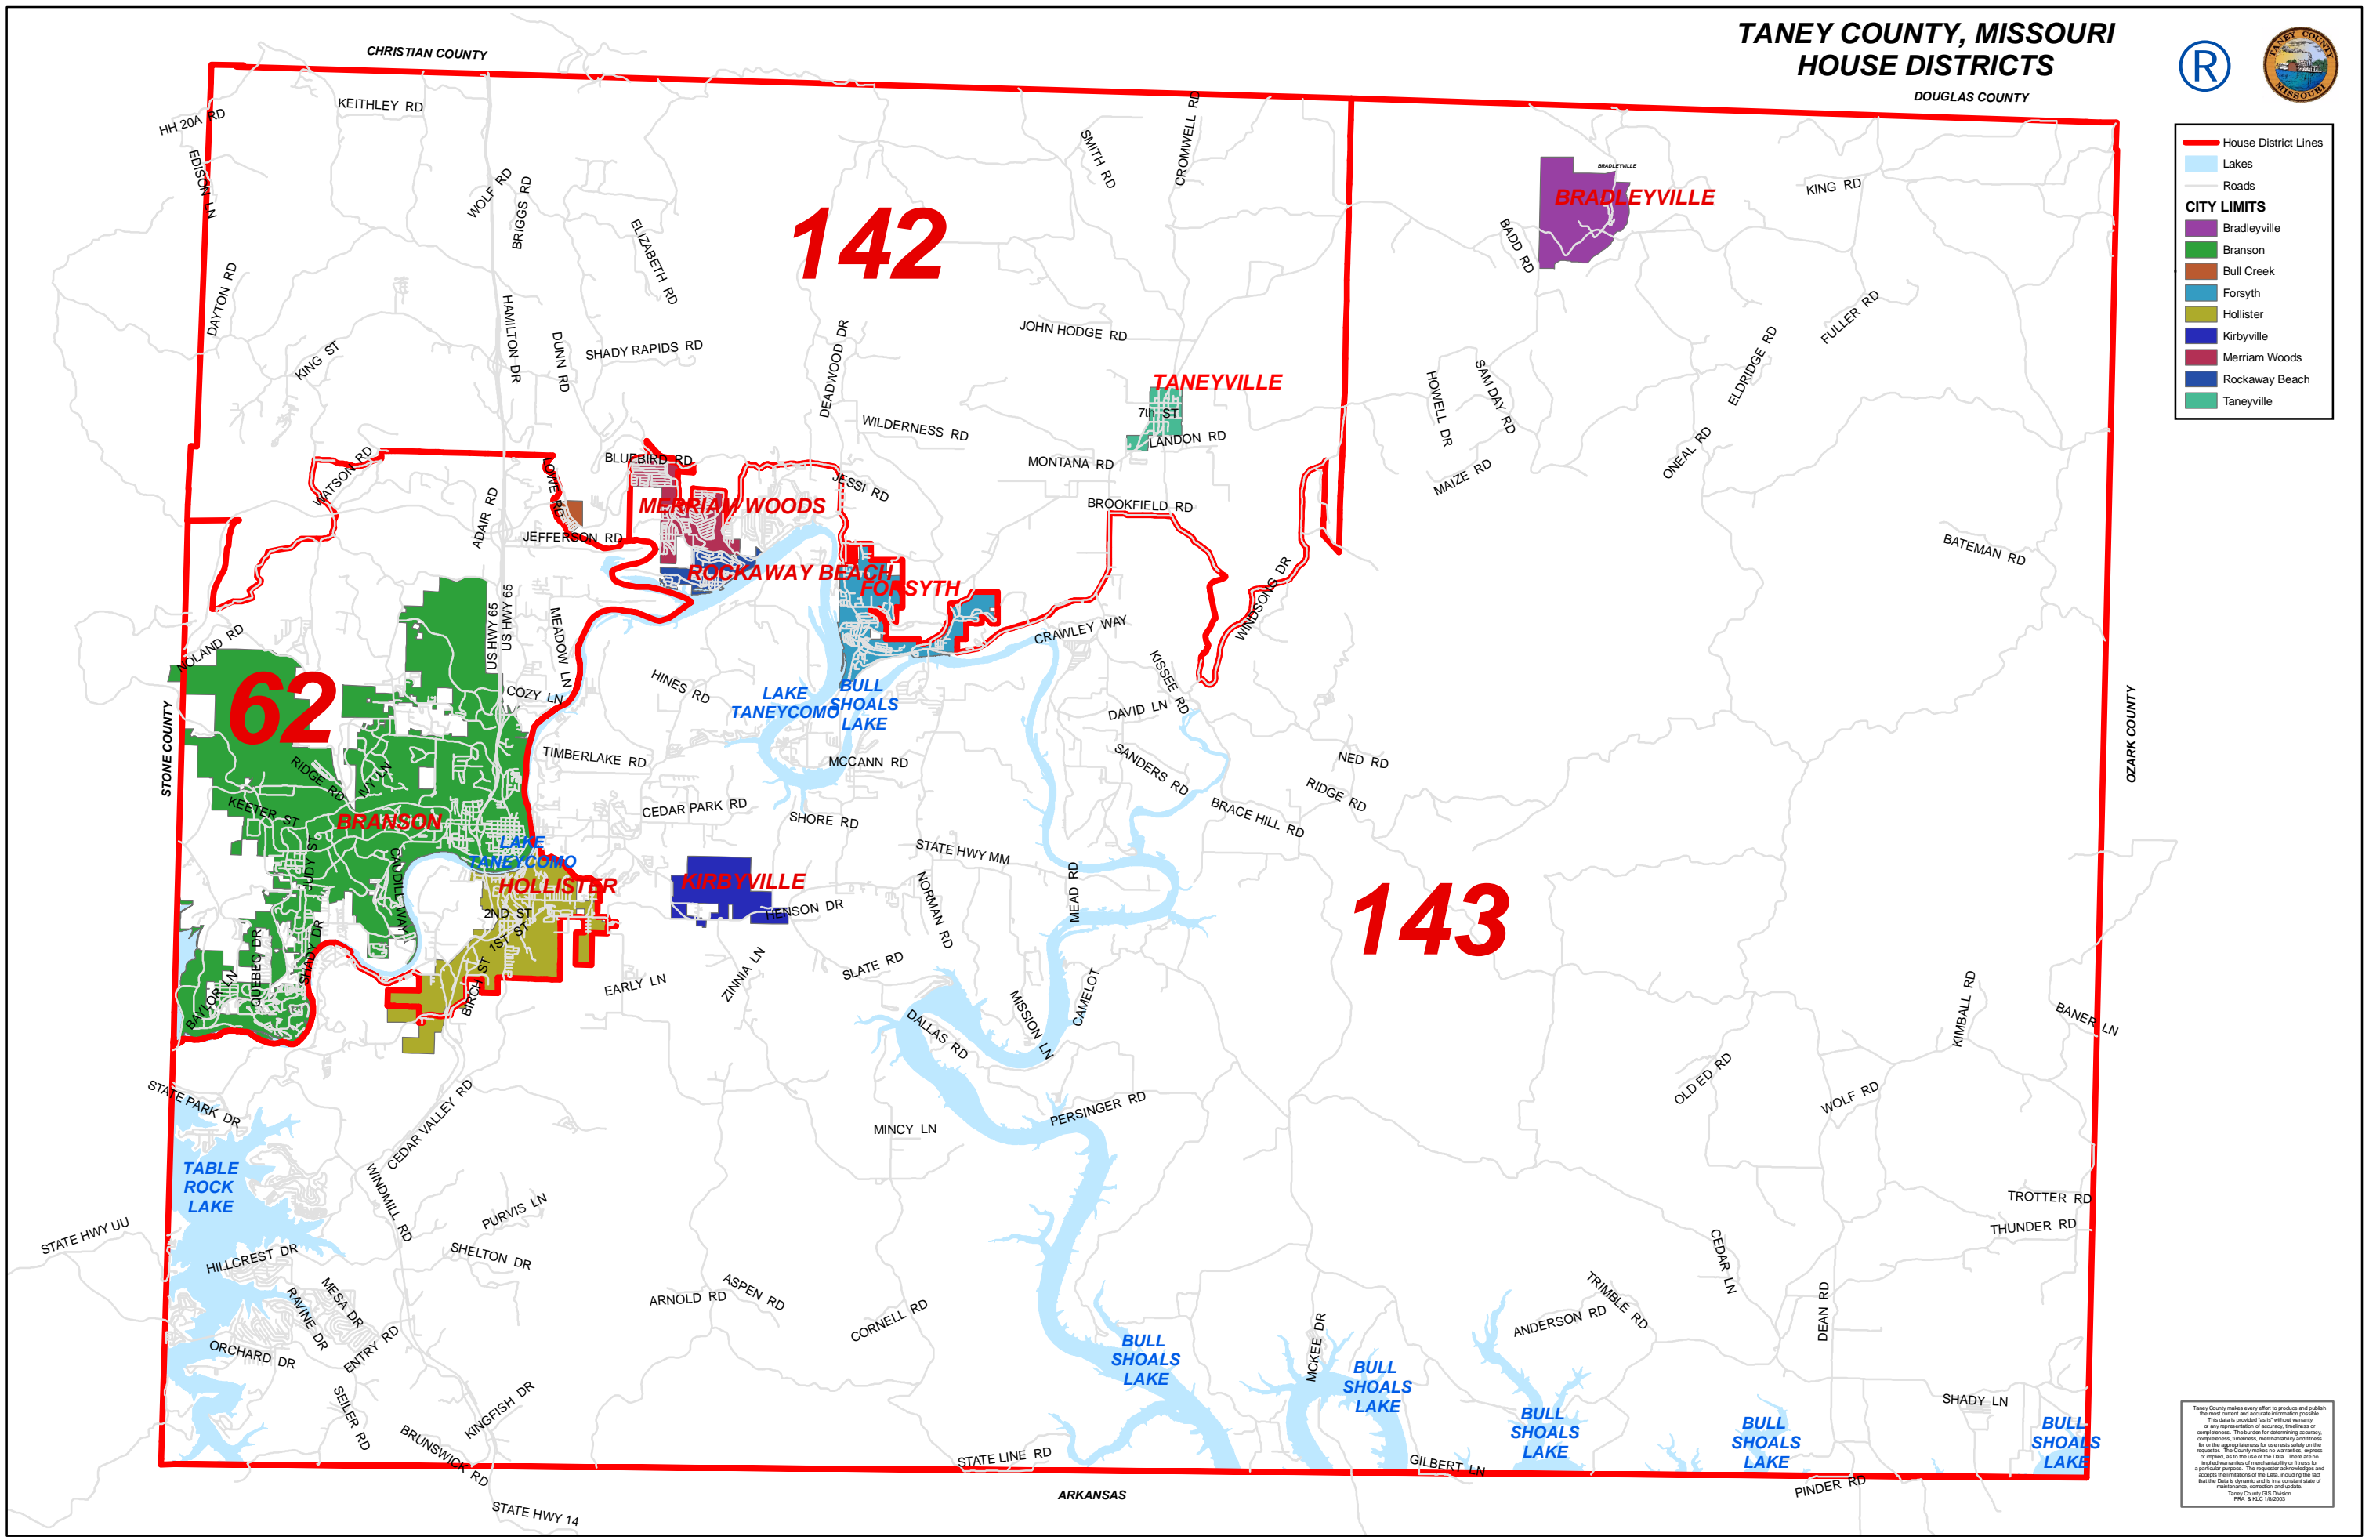

TANEY COUNTY, MISSOURI HOUSE DISTRICTS

DOUGLAS COUNTY

- House District Lines
- Lakes
- Roads
- **CITY LIMITS**
- Bradleyville
- Branson
- Bull Creek
- Forsyth
- Hollister
- Kirbyville
- Merriam Woods
- Rockaway Beach
- Taneyville

142

62

143