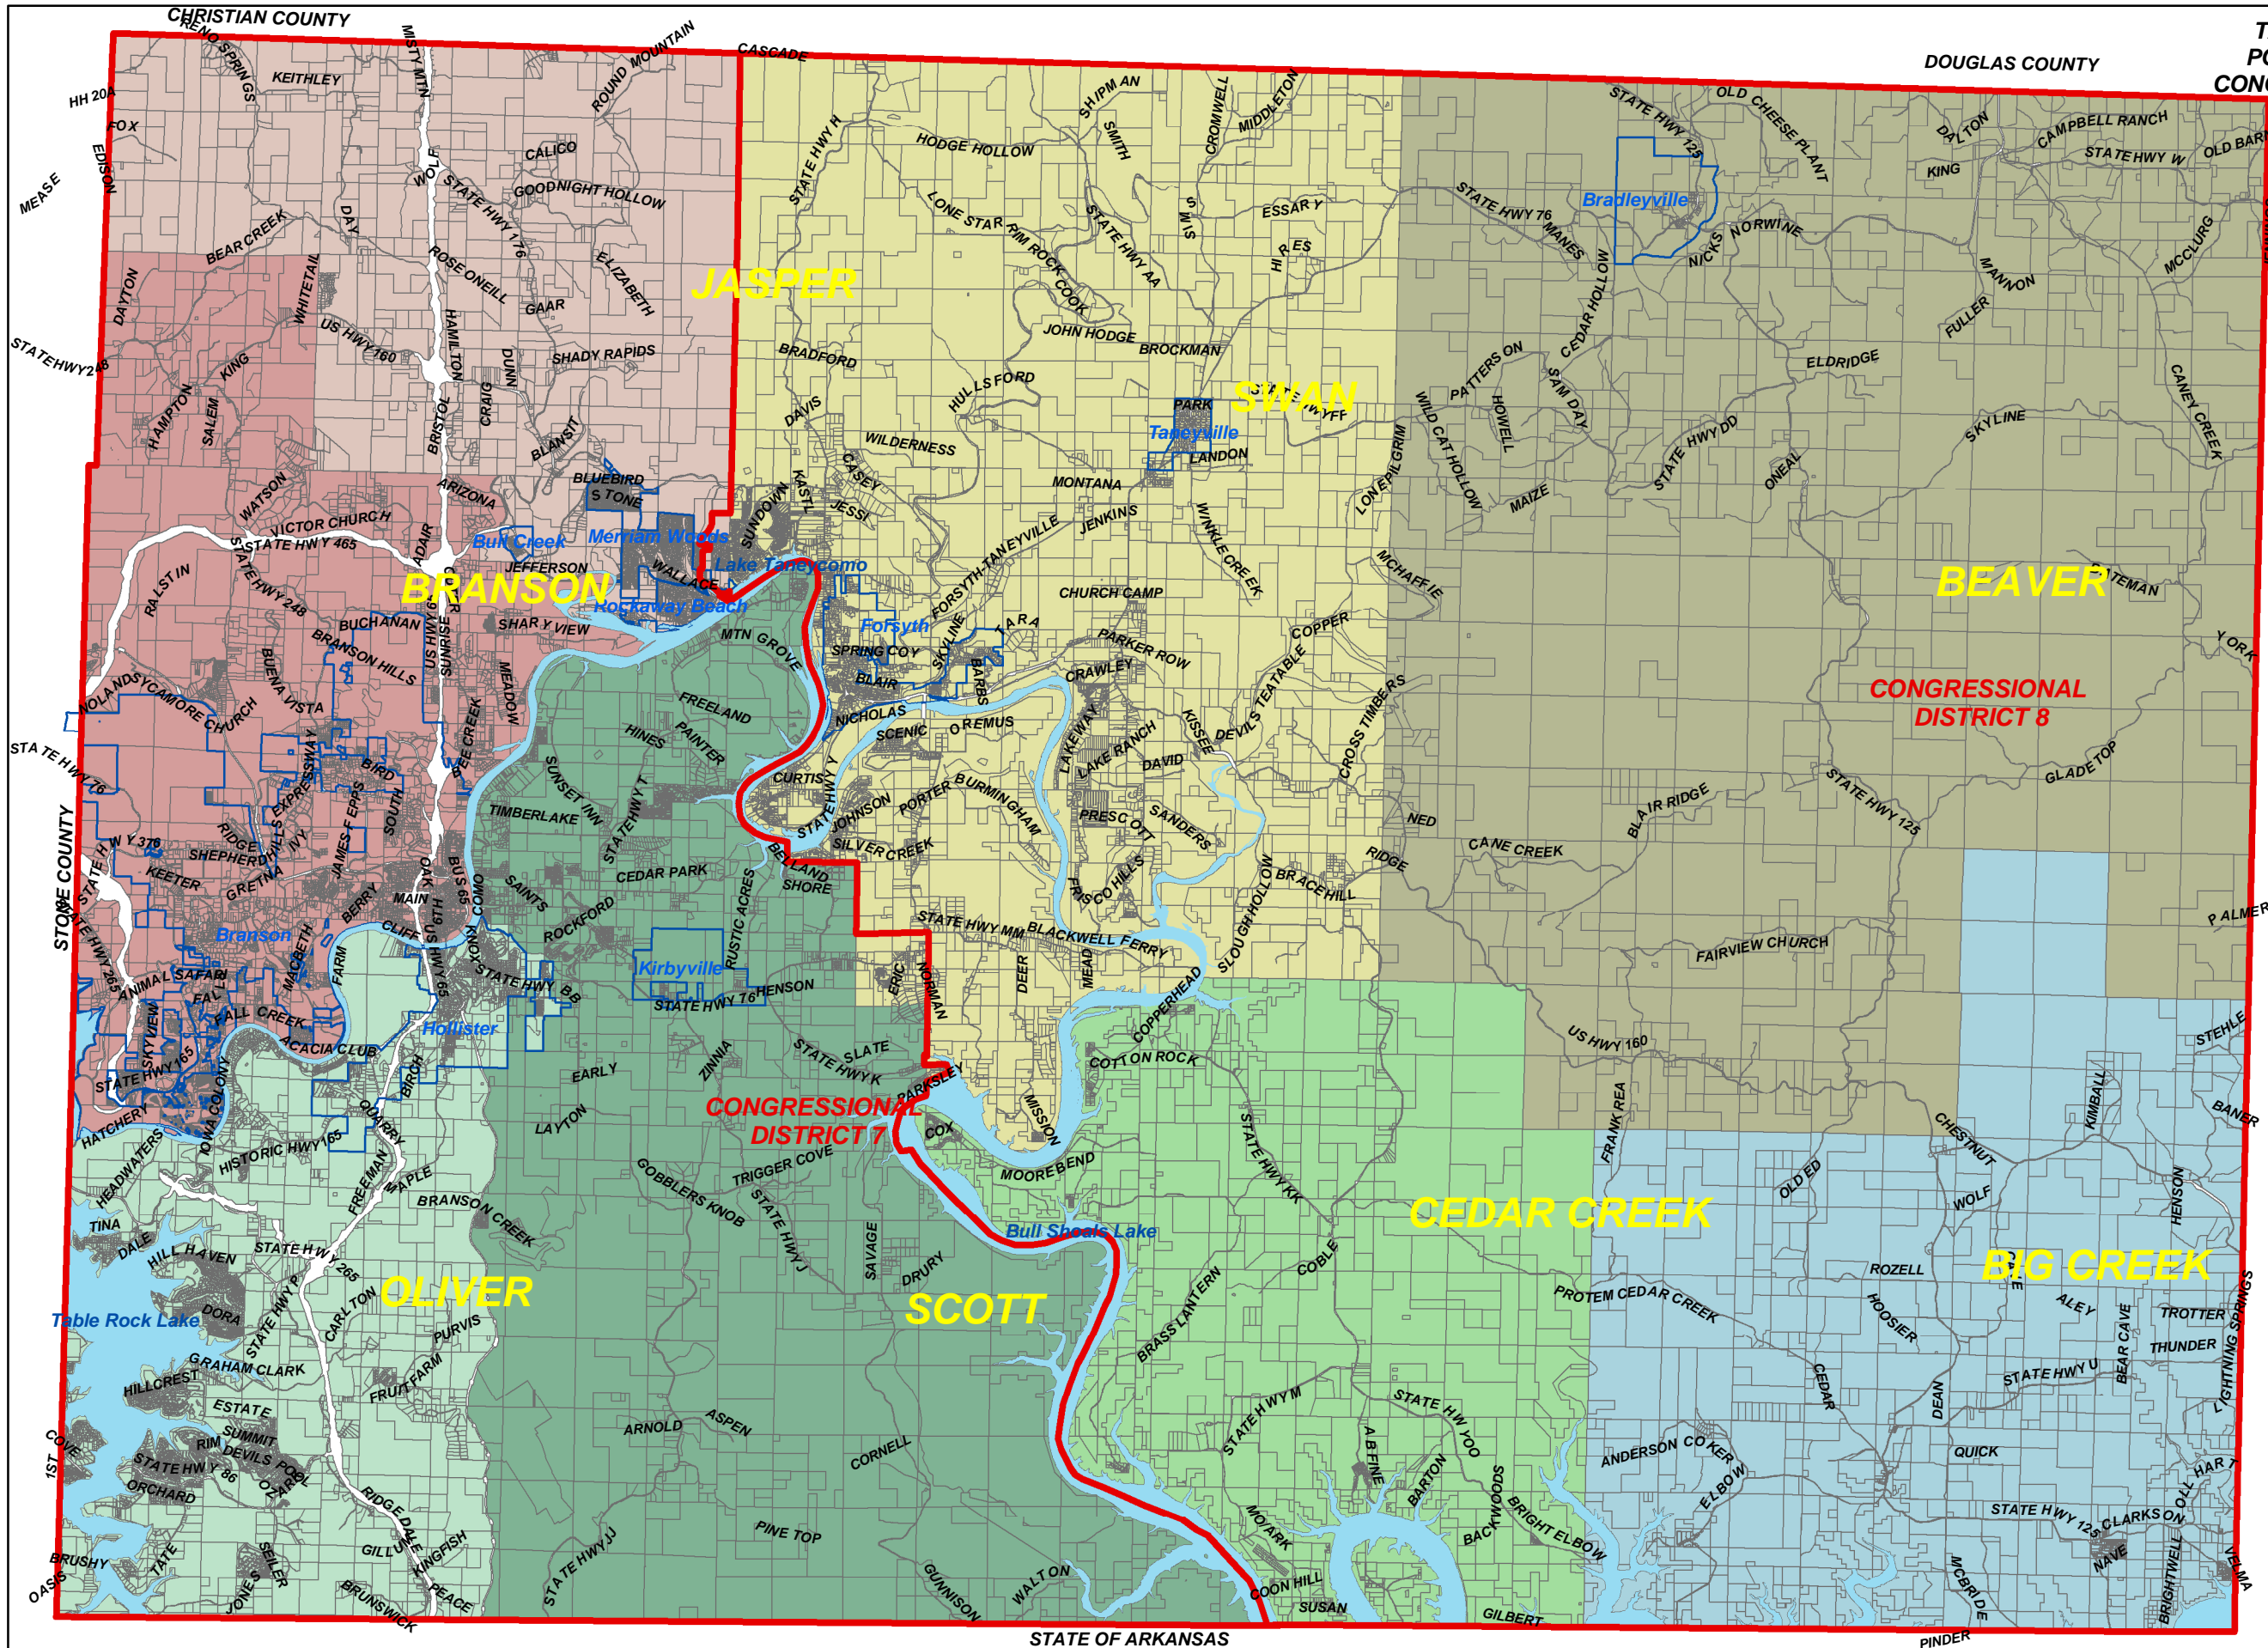

TANEY COUNTY, MISSOURI
POLITICAL TOWNSHIPS AND
CONGRESSIONAL DISTRICT LINES

- Congressional District Lines
- Lakes
- City Limits
- **Political Townships**
- Beaver
- Big Creek
- Branson
- Cedar Creek
- Jasper
- Oliver
- Scott
- Swan