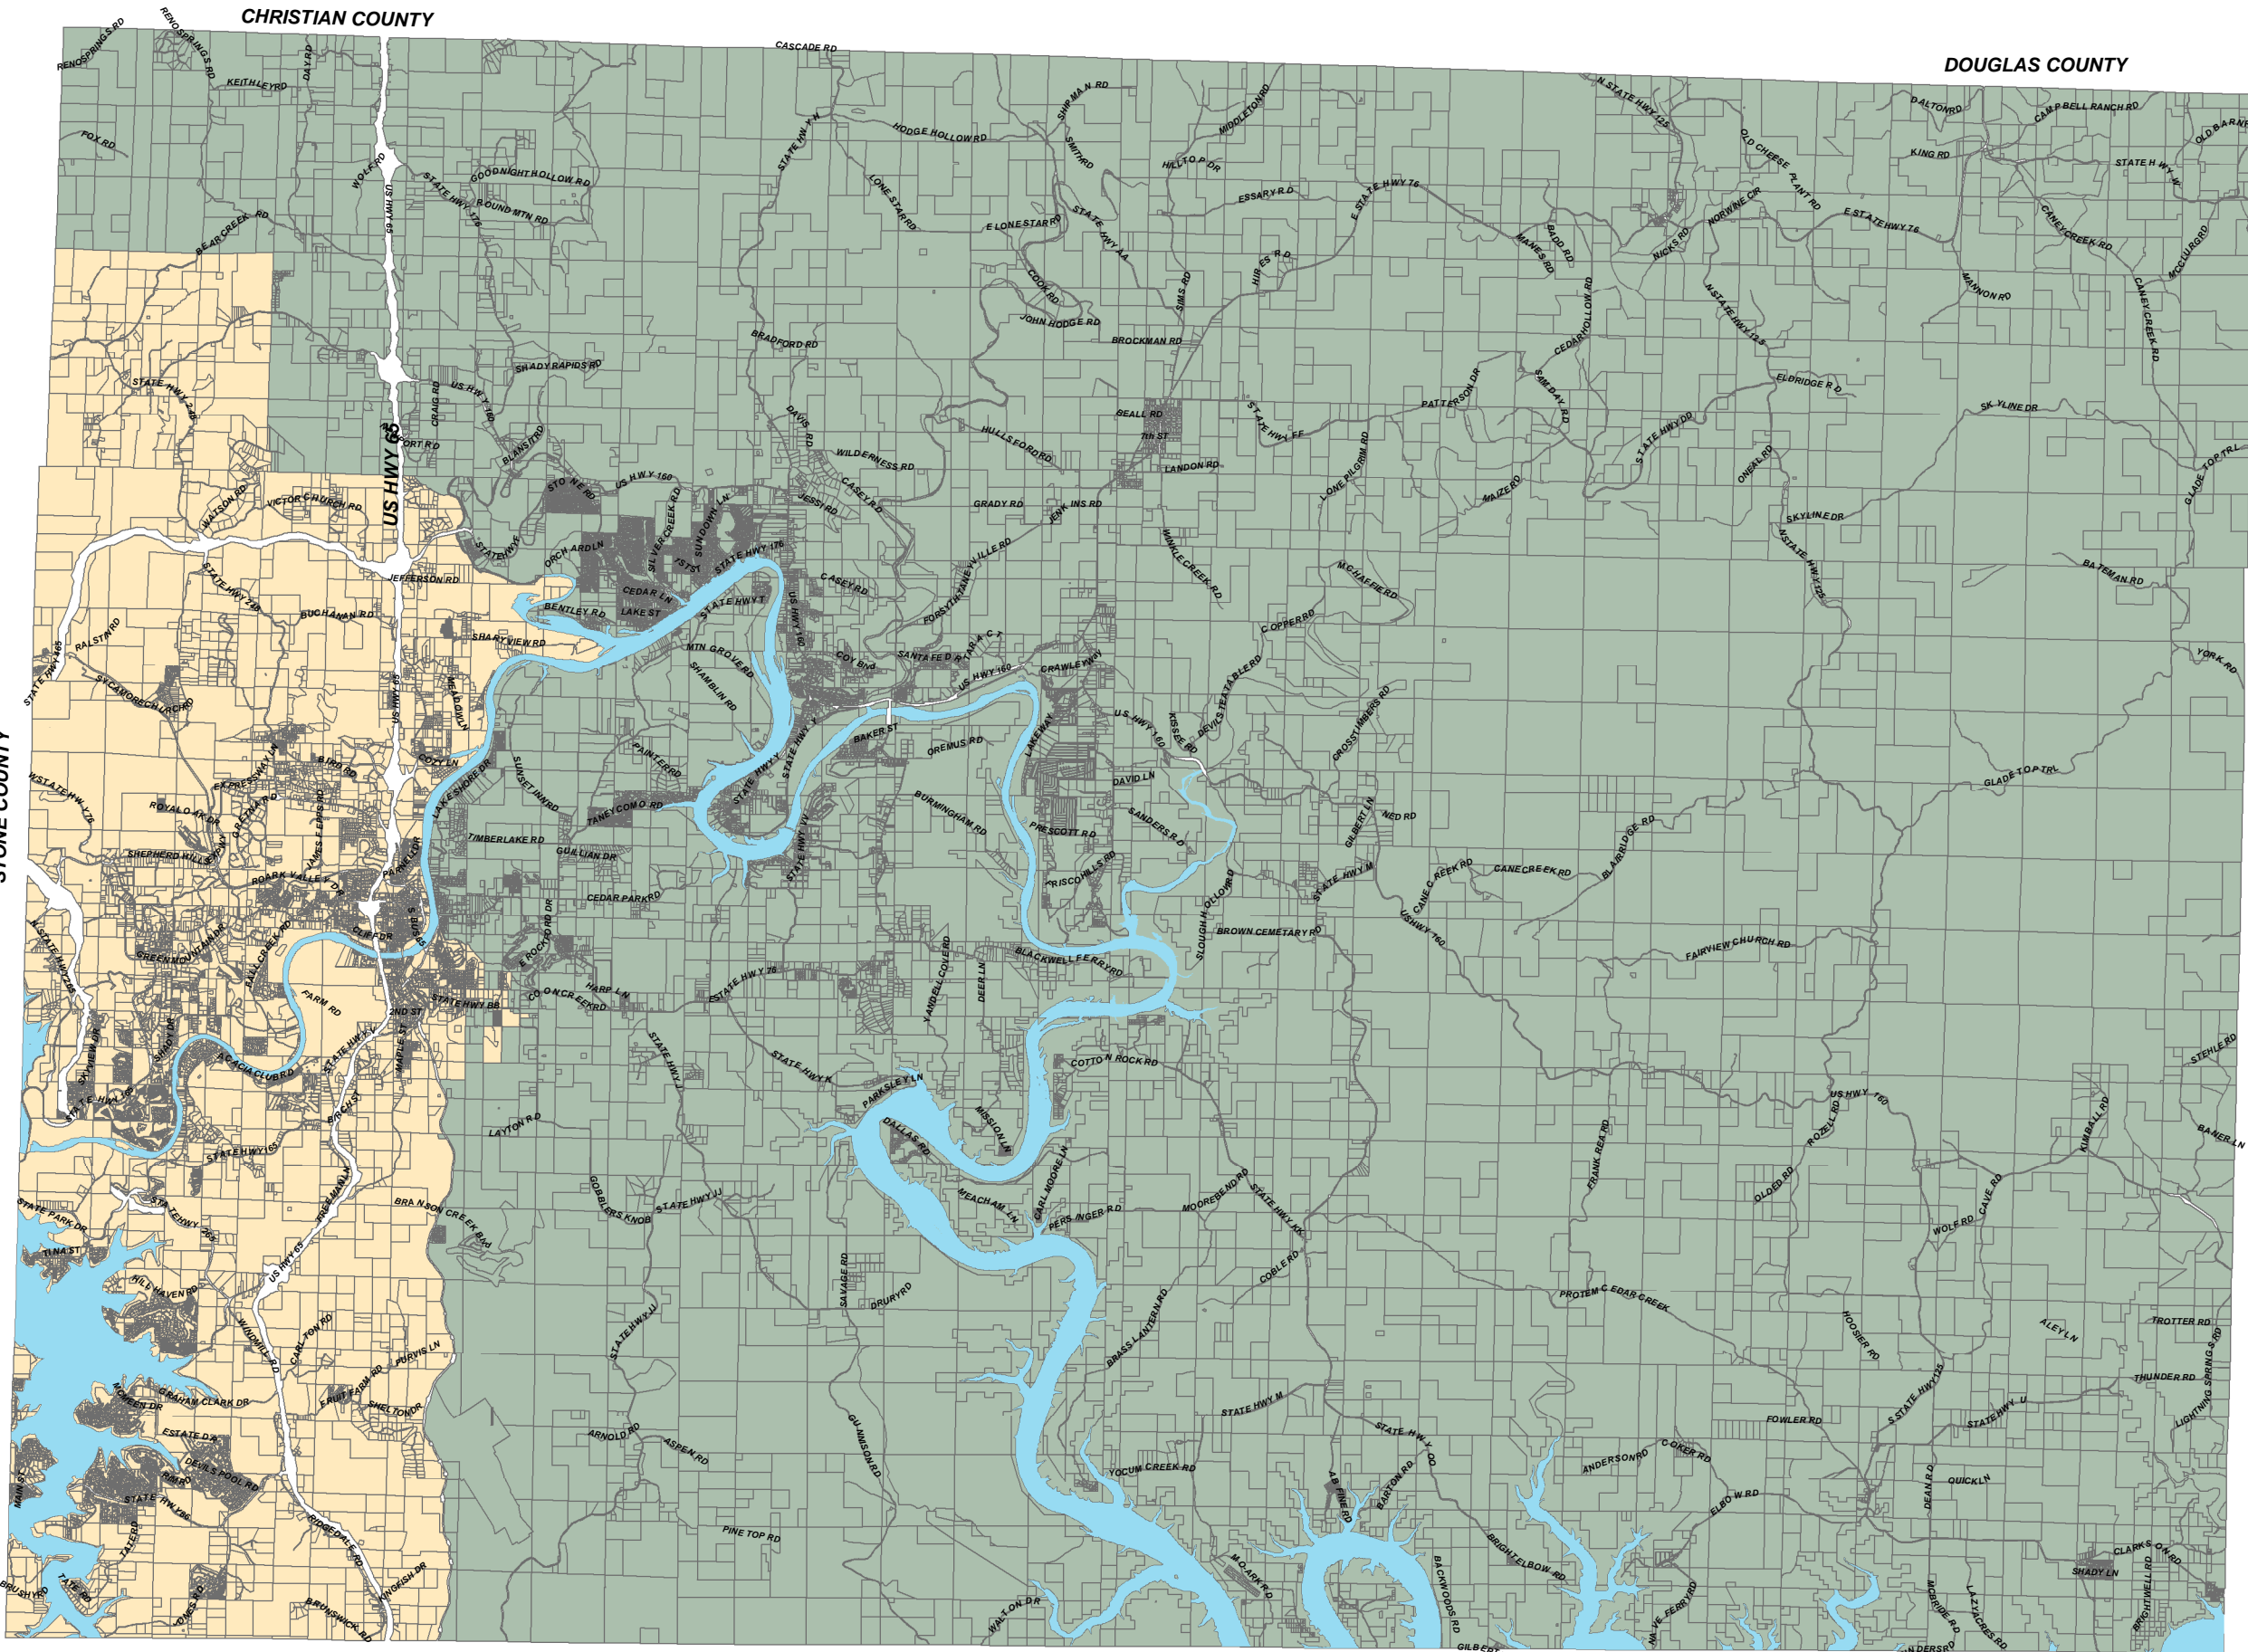

CHRISTIAN COUNTY

DOUGLAS COUNTY

COMMISSIONERS DISTRICT
TANEY COUNTY, MISSOURI

Commissioners Districts

- Eastern
- Western

STONE COUNTY

OZARK COUNTY

ARKANSAS

Taney County GIS Division
PRA & MP 10/25/2005