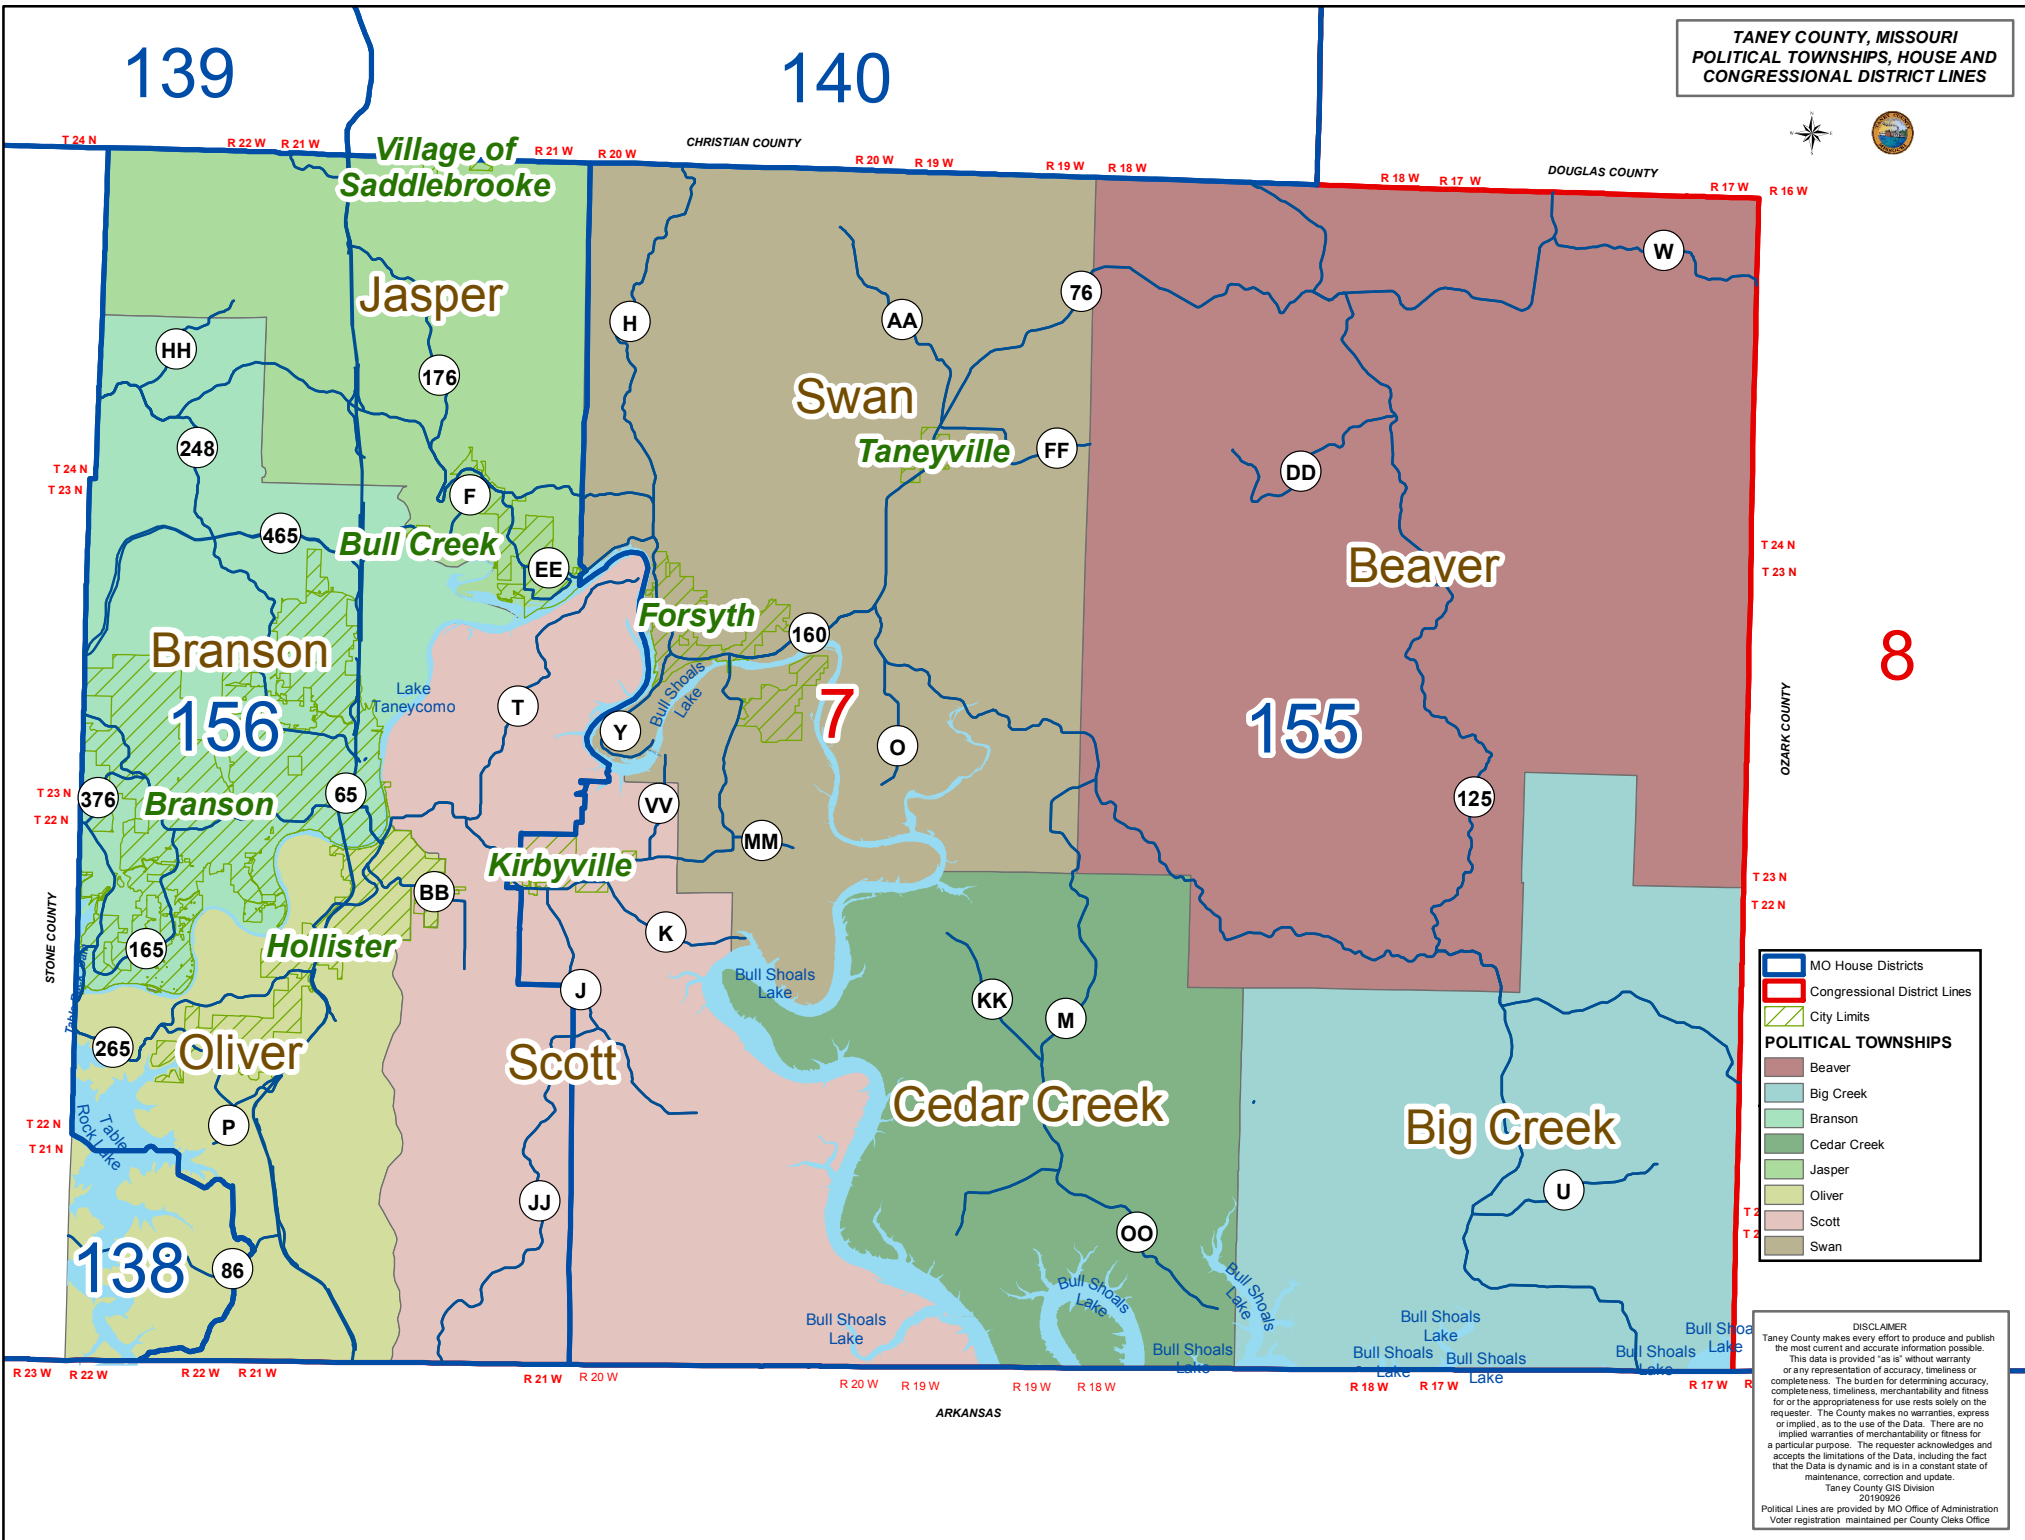

TANEY COUNTY, MISSOURI
POLITICAL TOWNSHIPS, HOUSE AND
CONGRESSIONAL DISTRICT LINES

MO House Districts
Congressional District Lines
City Limits

POLITICAL TOWNSHIPS

- Beaver
- Big Creek
- Branson
- Cedar Creek
- Jasper
- Oliver
- Scott
- Swan

8