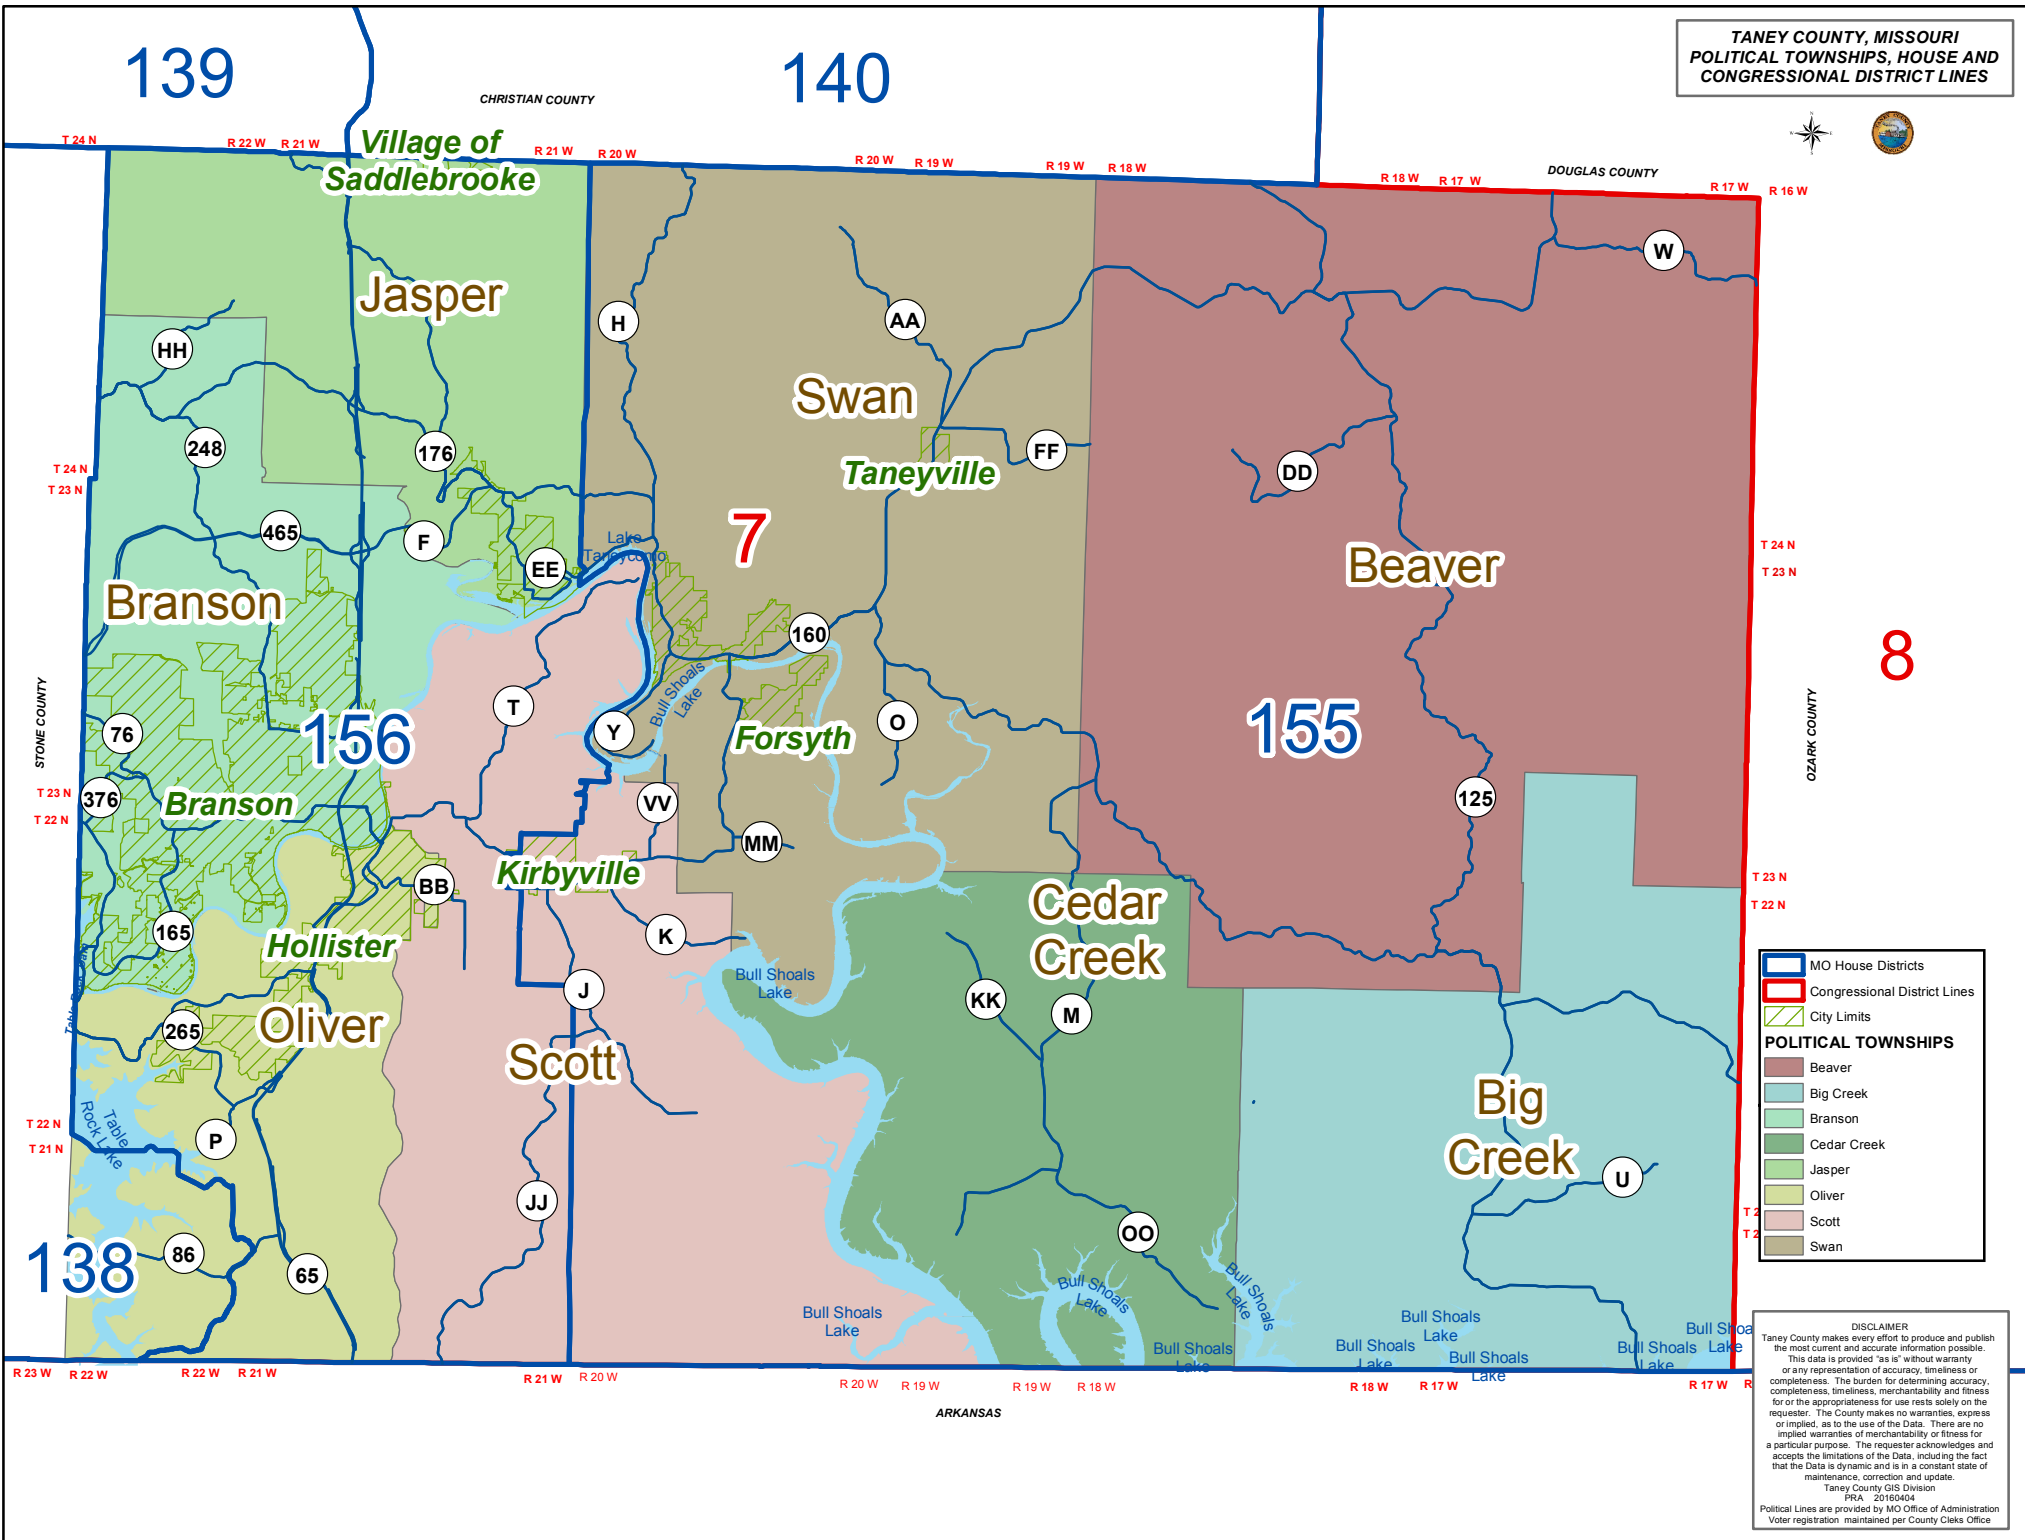

TANEY COUNTY, MISSOURI
POLITICAL TOWNSHIPS, HOUSE AND
CONGRESSIONAL DISTRICT LINES

MO House Districts
Congressional District Lines
City Limits

POLITICAL TOWNSHIPS

- Beaver
- Big Creek
- Branson
- Cedar Creek
- Jasper
- Oliver
- Scott
- Swan