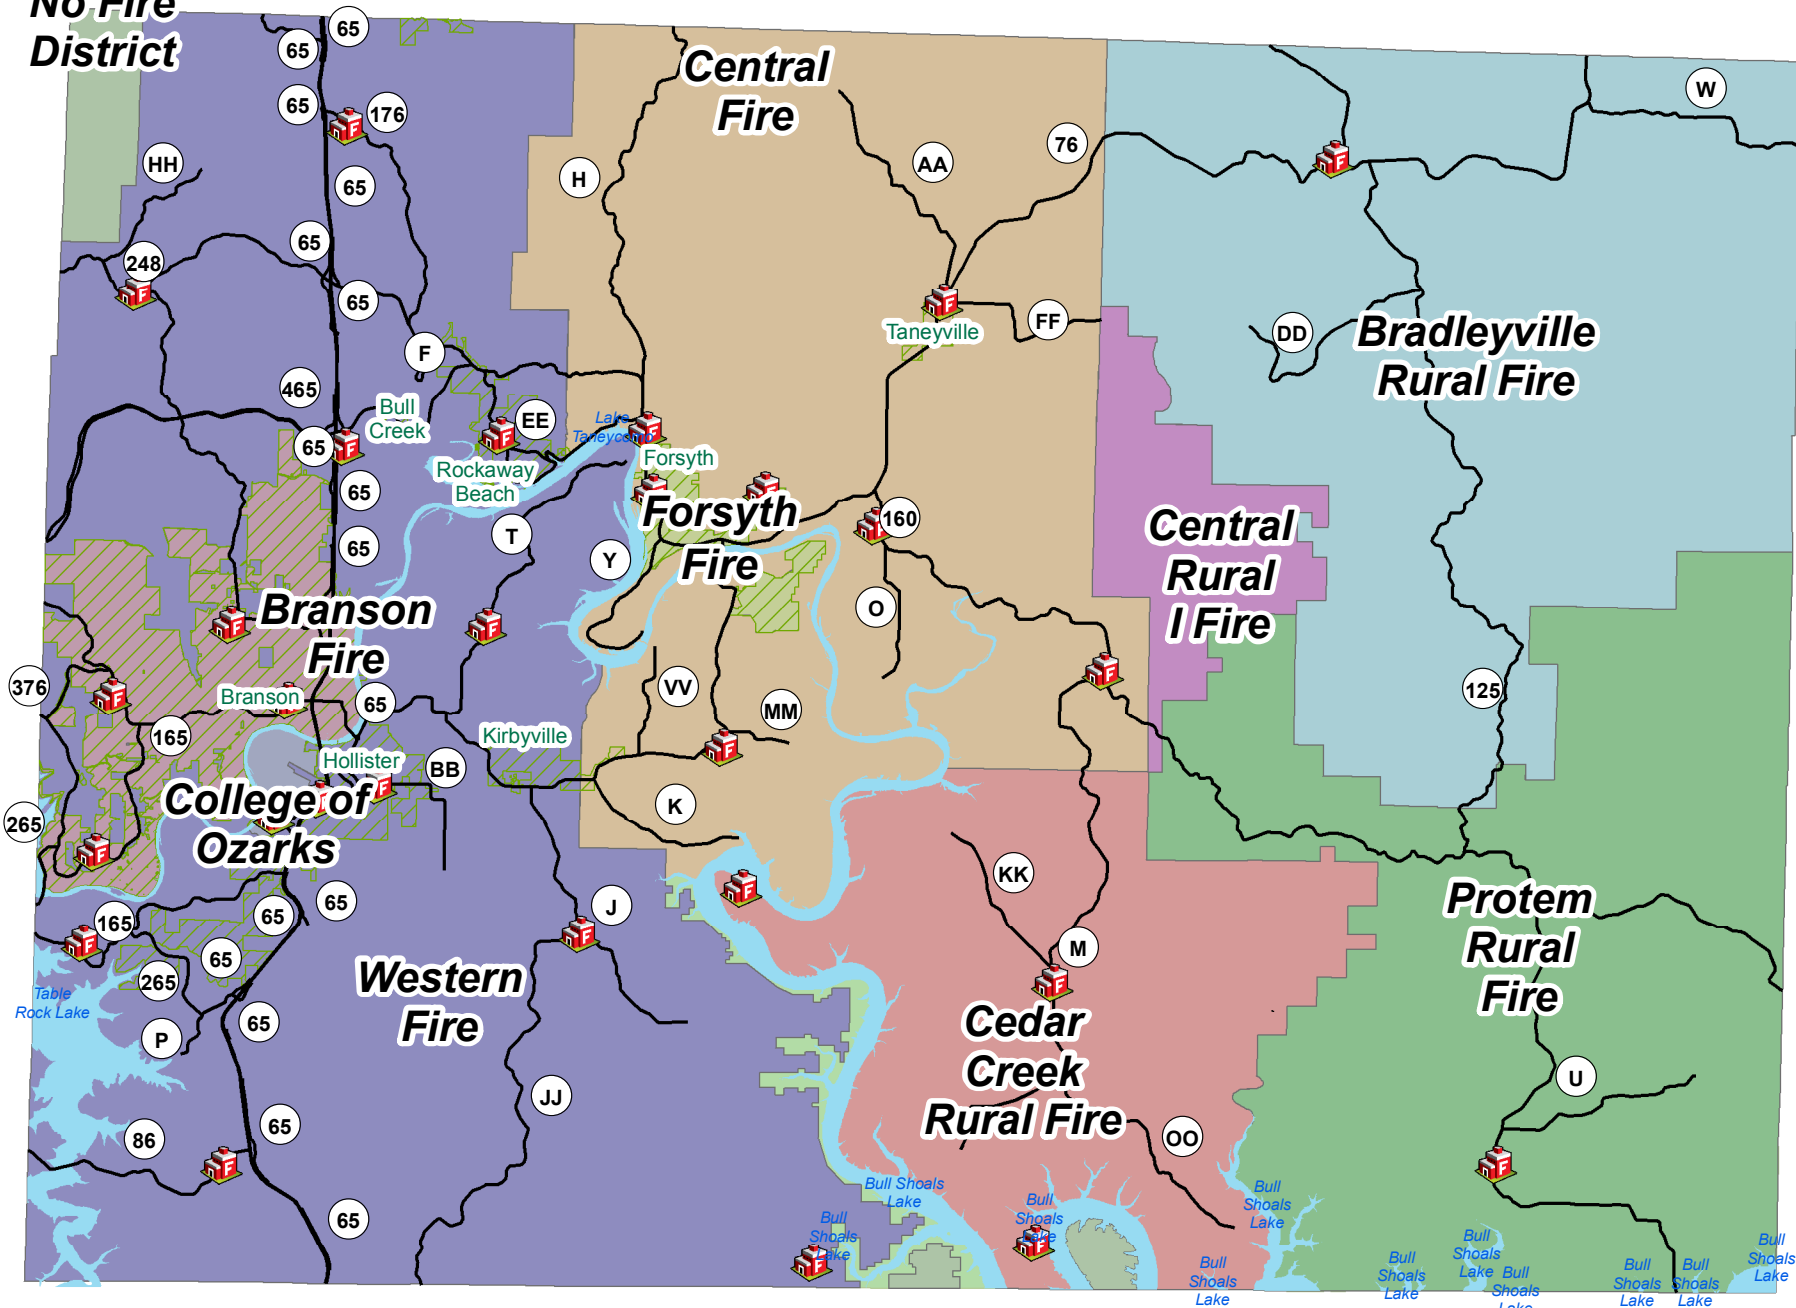

**TANEY COUNTY, MISSOURI
FIRE DISTRICTS**

No Fire District

Fire Stations

Map Roads
City Limits

FIRE DISTRICTS

- Bradleyville Rural Fire
- Branson Fire
- Cedar Creek Rural Fire
- Central Fire
- Central Rural I Fire
- College of Ozarks
- Forsyth Fire
- No Fire District
- Protrem Rural Fire
- Western Fire
- Crop Land