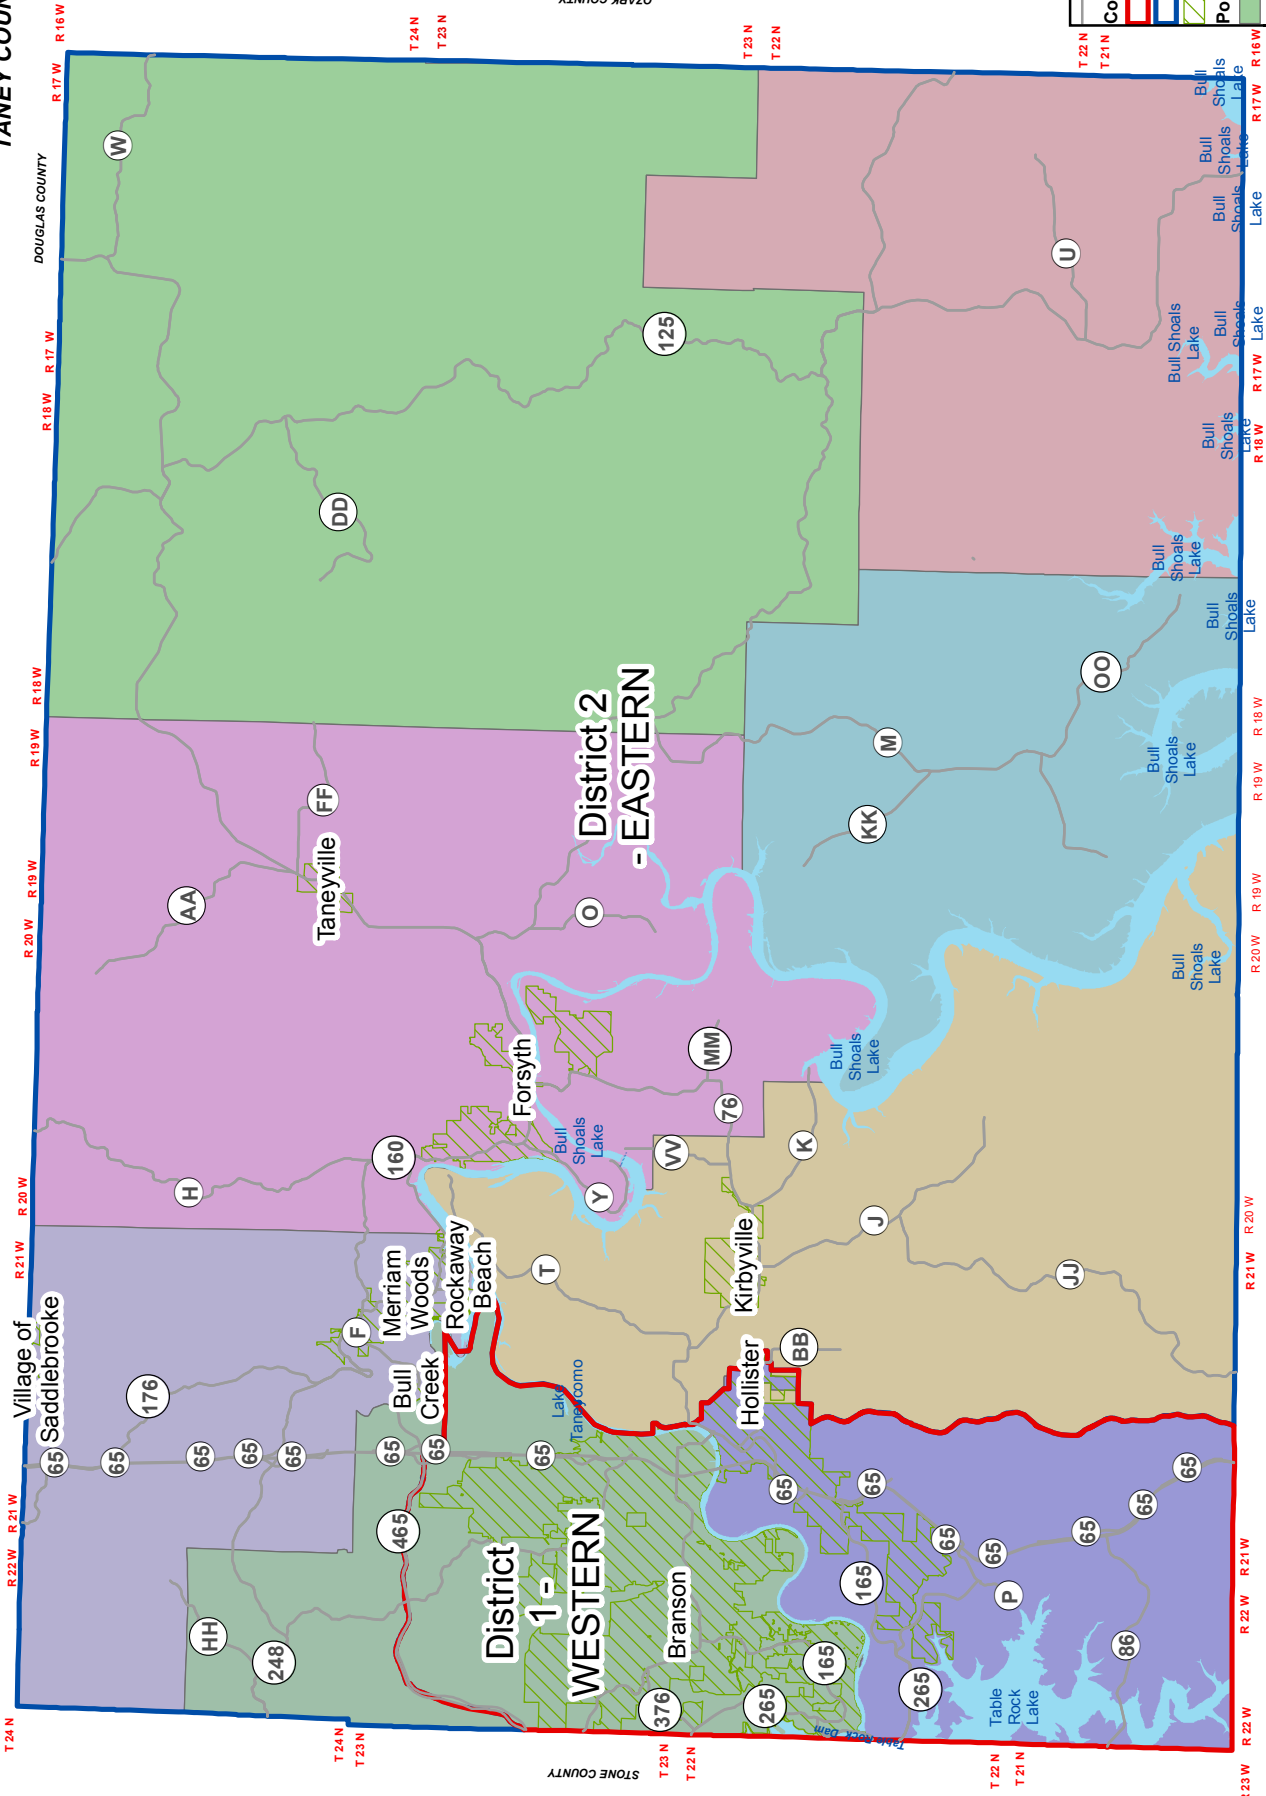

**COMMISSIONERS DISTRICT
TANEY COUNTY, MISSOURI**

Commissioners Districts

- District 1 - WESTERN
- District 2 - EASTERN

Political Townships

- Beaver
- Big Creek
- Branson
- Cedar Creek
- Jasper
- Oliver
- Scott
- Swan

City Limits

- Taneysville
- Kirbyville
- Hollister
- Merriam Woods
- Rockaway Beach
- Forsyth

CHRISTIAN COUNTY

DOUGLAS COUNTY

STONE COUNTY

OZARK COUNTY

ARKANSAS