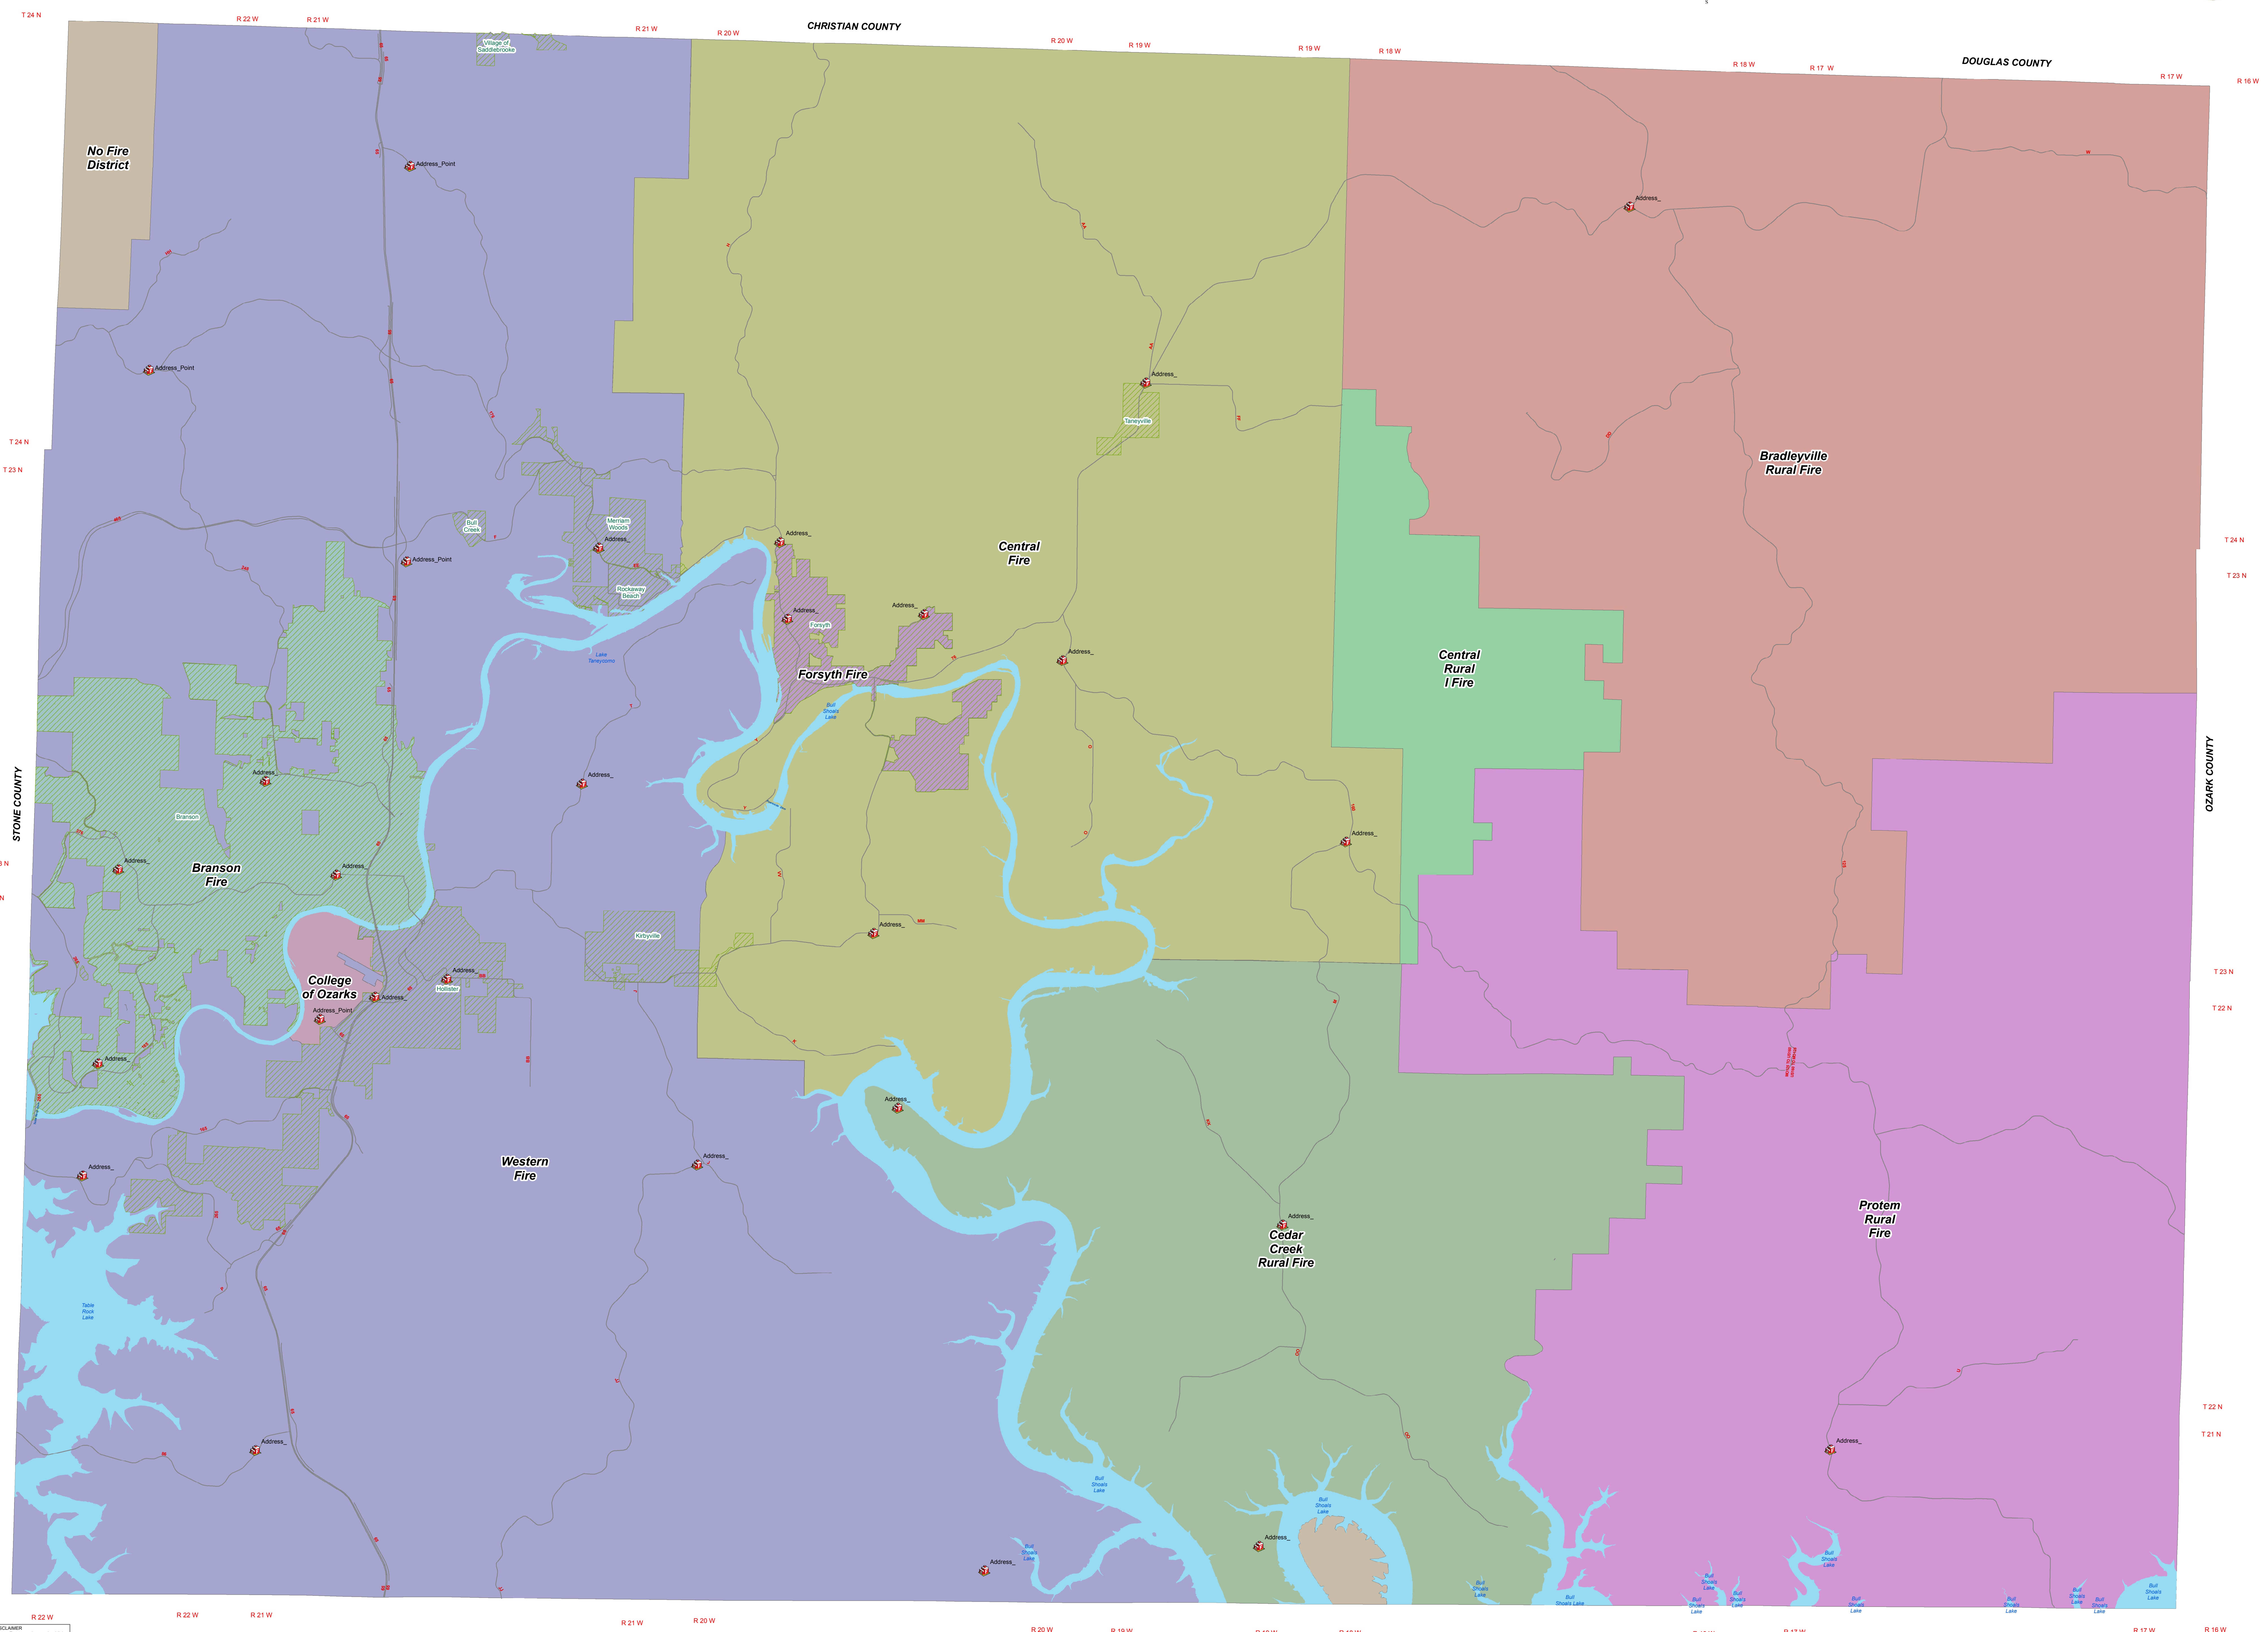

TANEY COUNTY, MISSOURI FIRE DISTRICTS

ARKANSAS