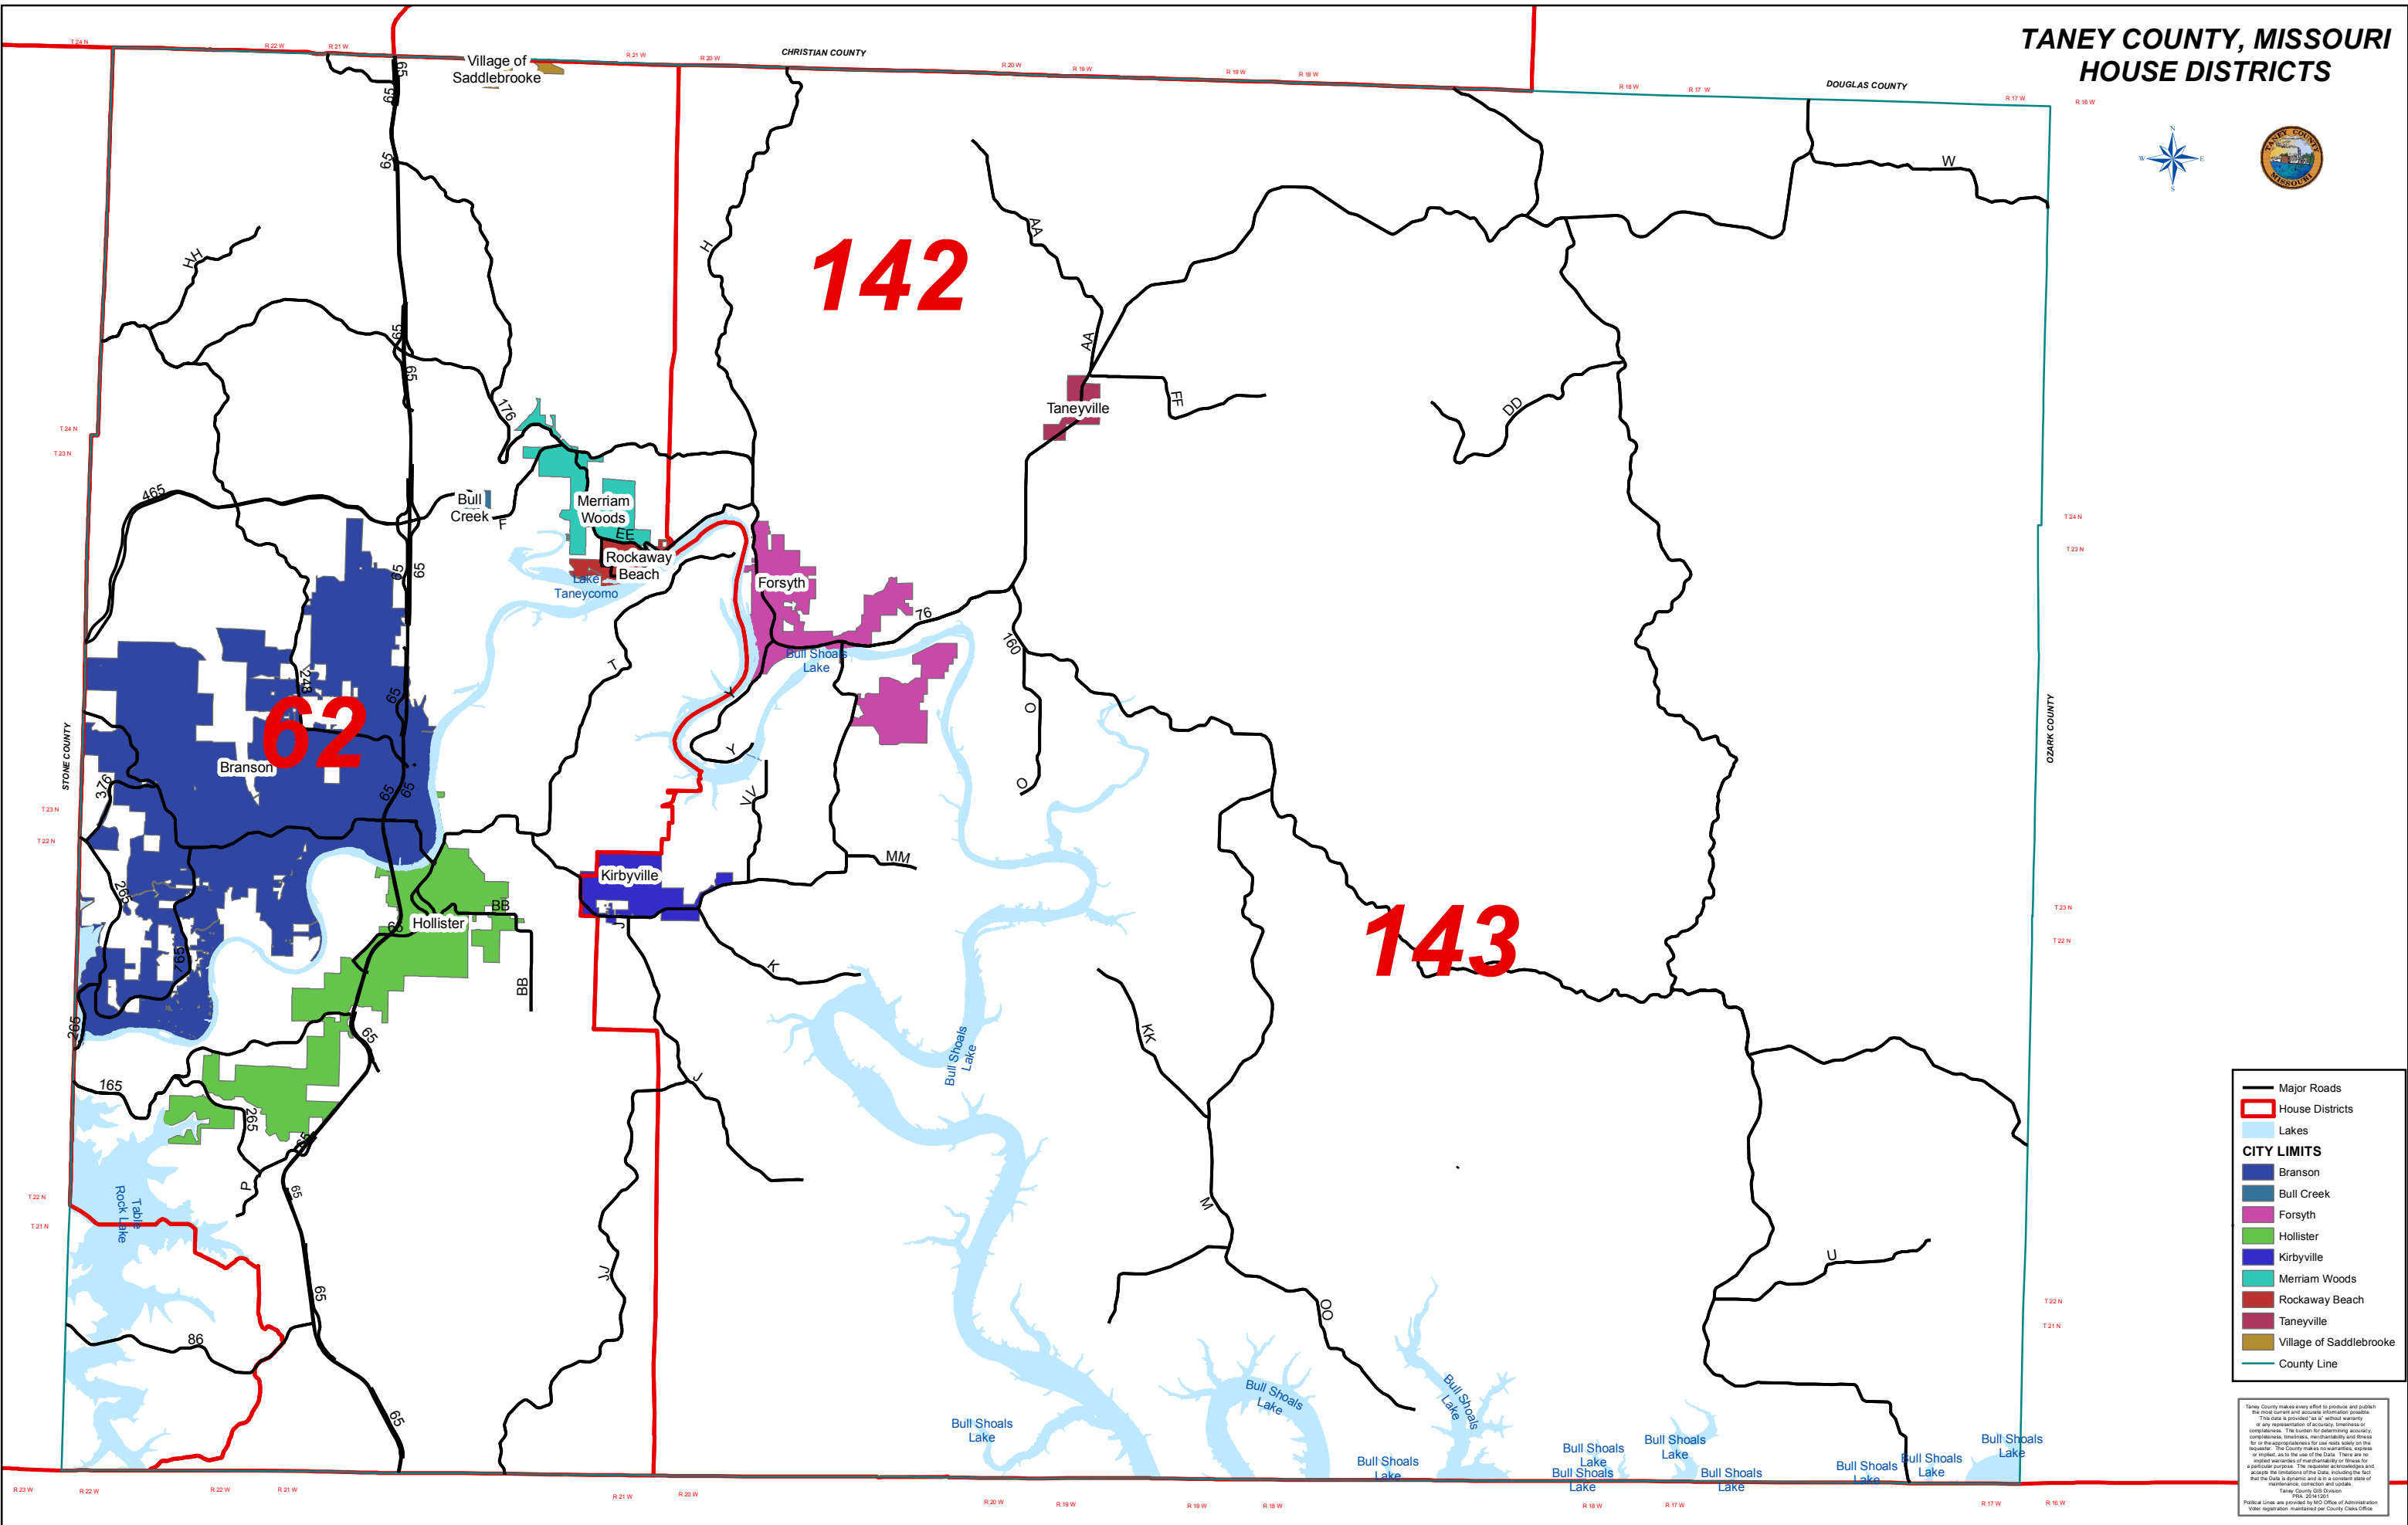

TANEY COUNTY, MISSOURI HOUSE DISTRICTS

- Major Roads
- ▭ House Districts
- ▭ Lakes
- **CITY LIMITS**
- ▭ Branson
- ▭ Bull Creek
- ▭ Forsyth
- ▭ Hollister
- ▭ Kirbysville
- ▭ Merriam Woods
- ▭ Rockaway Beach
- ▭ Taneyville
- ▭ Village of Saddlebrooke
- County Line