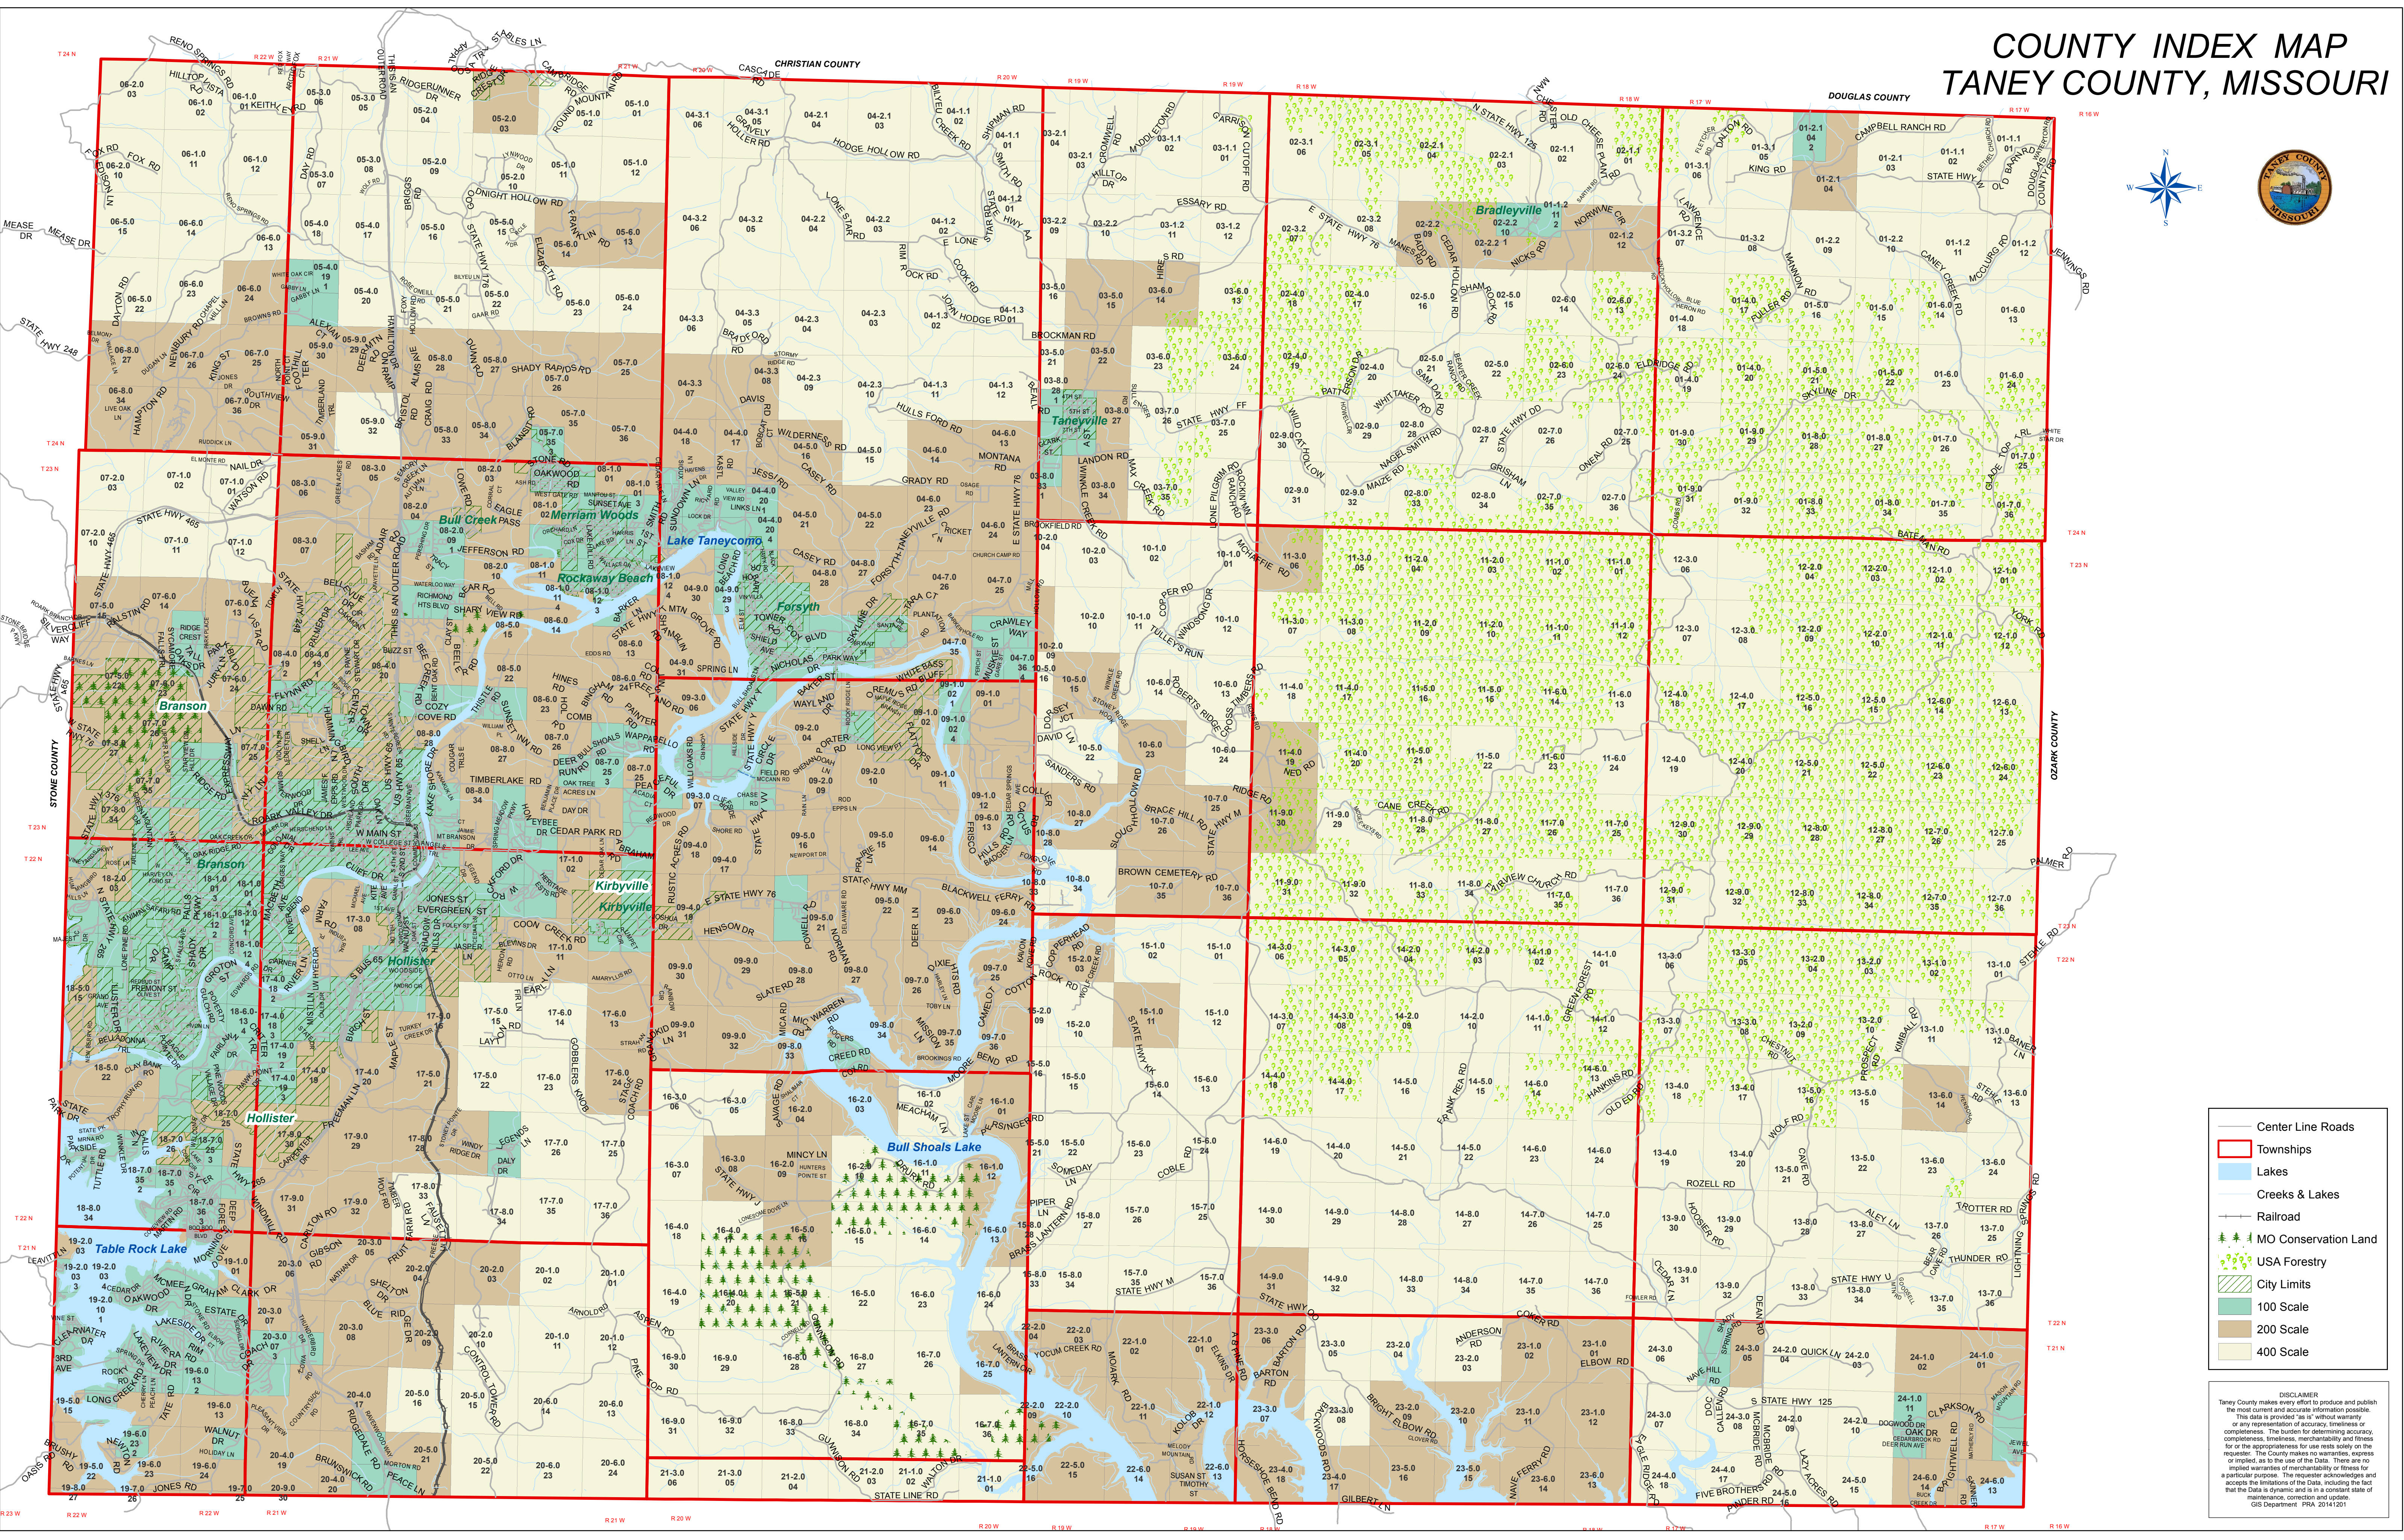

COUNTY INDEX MAP TANEY COUNTY, MISSOURI

- Center Line Roads
- Townships
- Lakes
- Creeks & Lakes
- Railroad
- MO Conservation Land
- USA Forestry
- City Limits
- 100 Scale
- 200 Scale
- 400 Scale