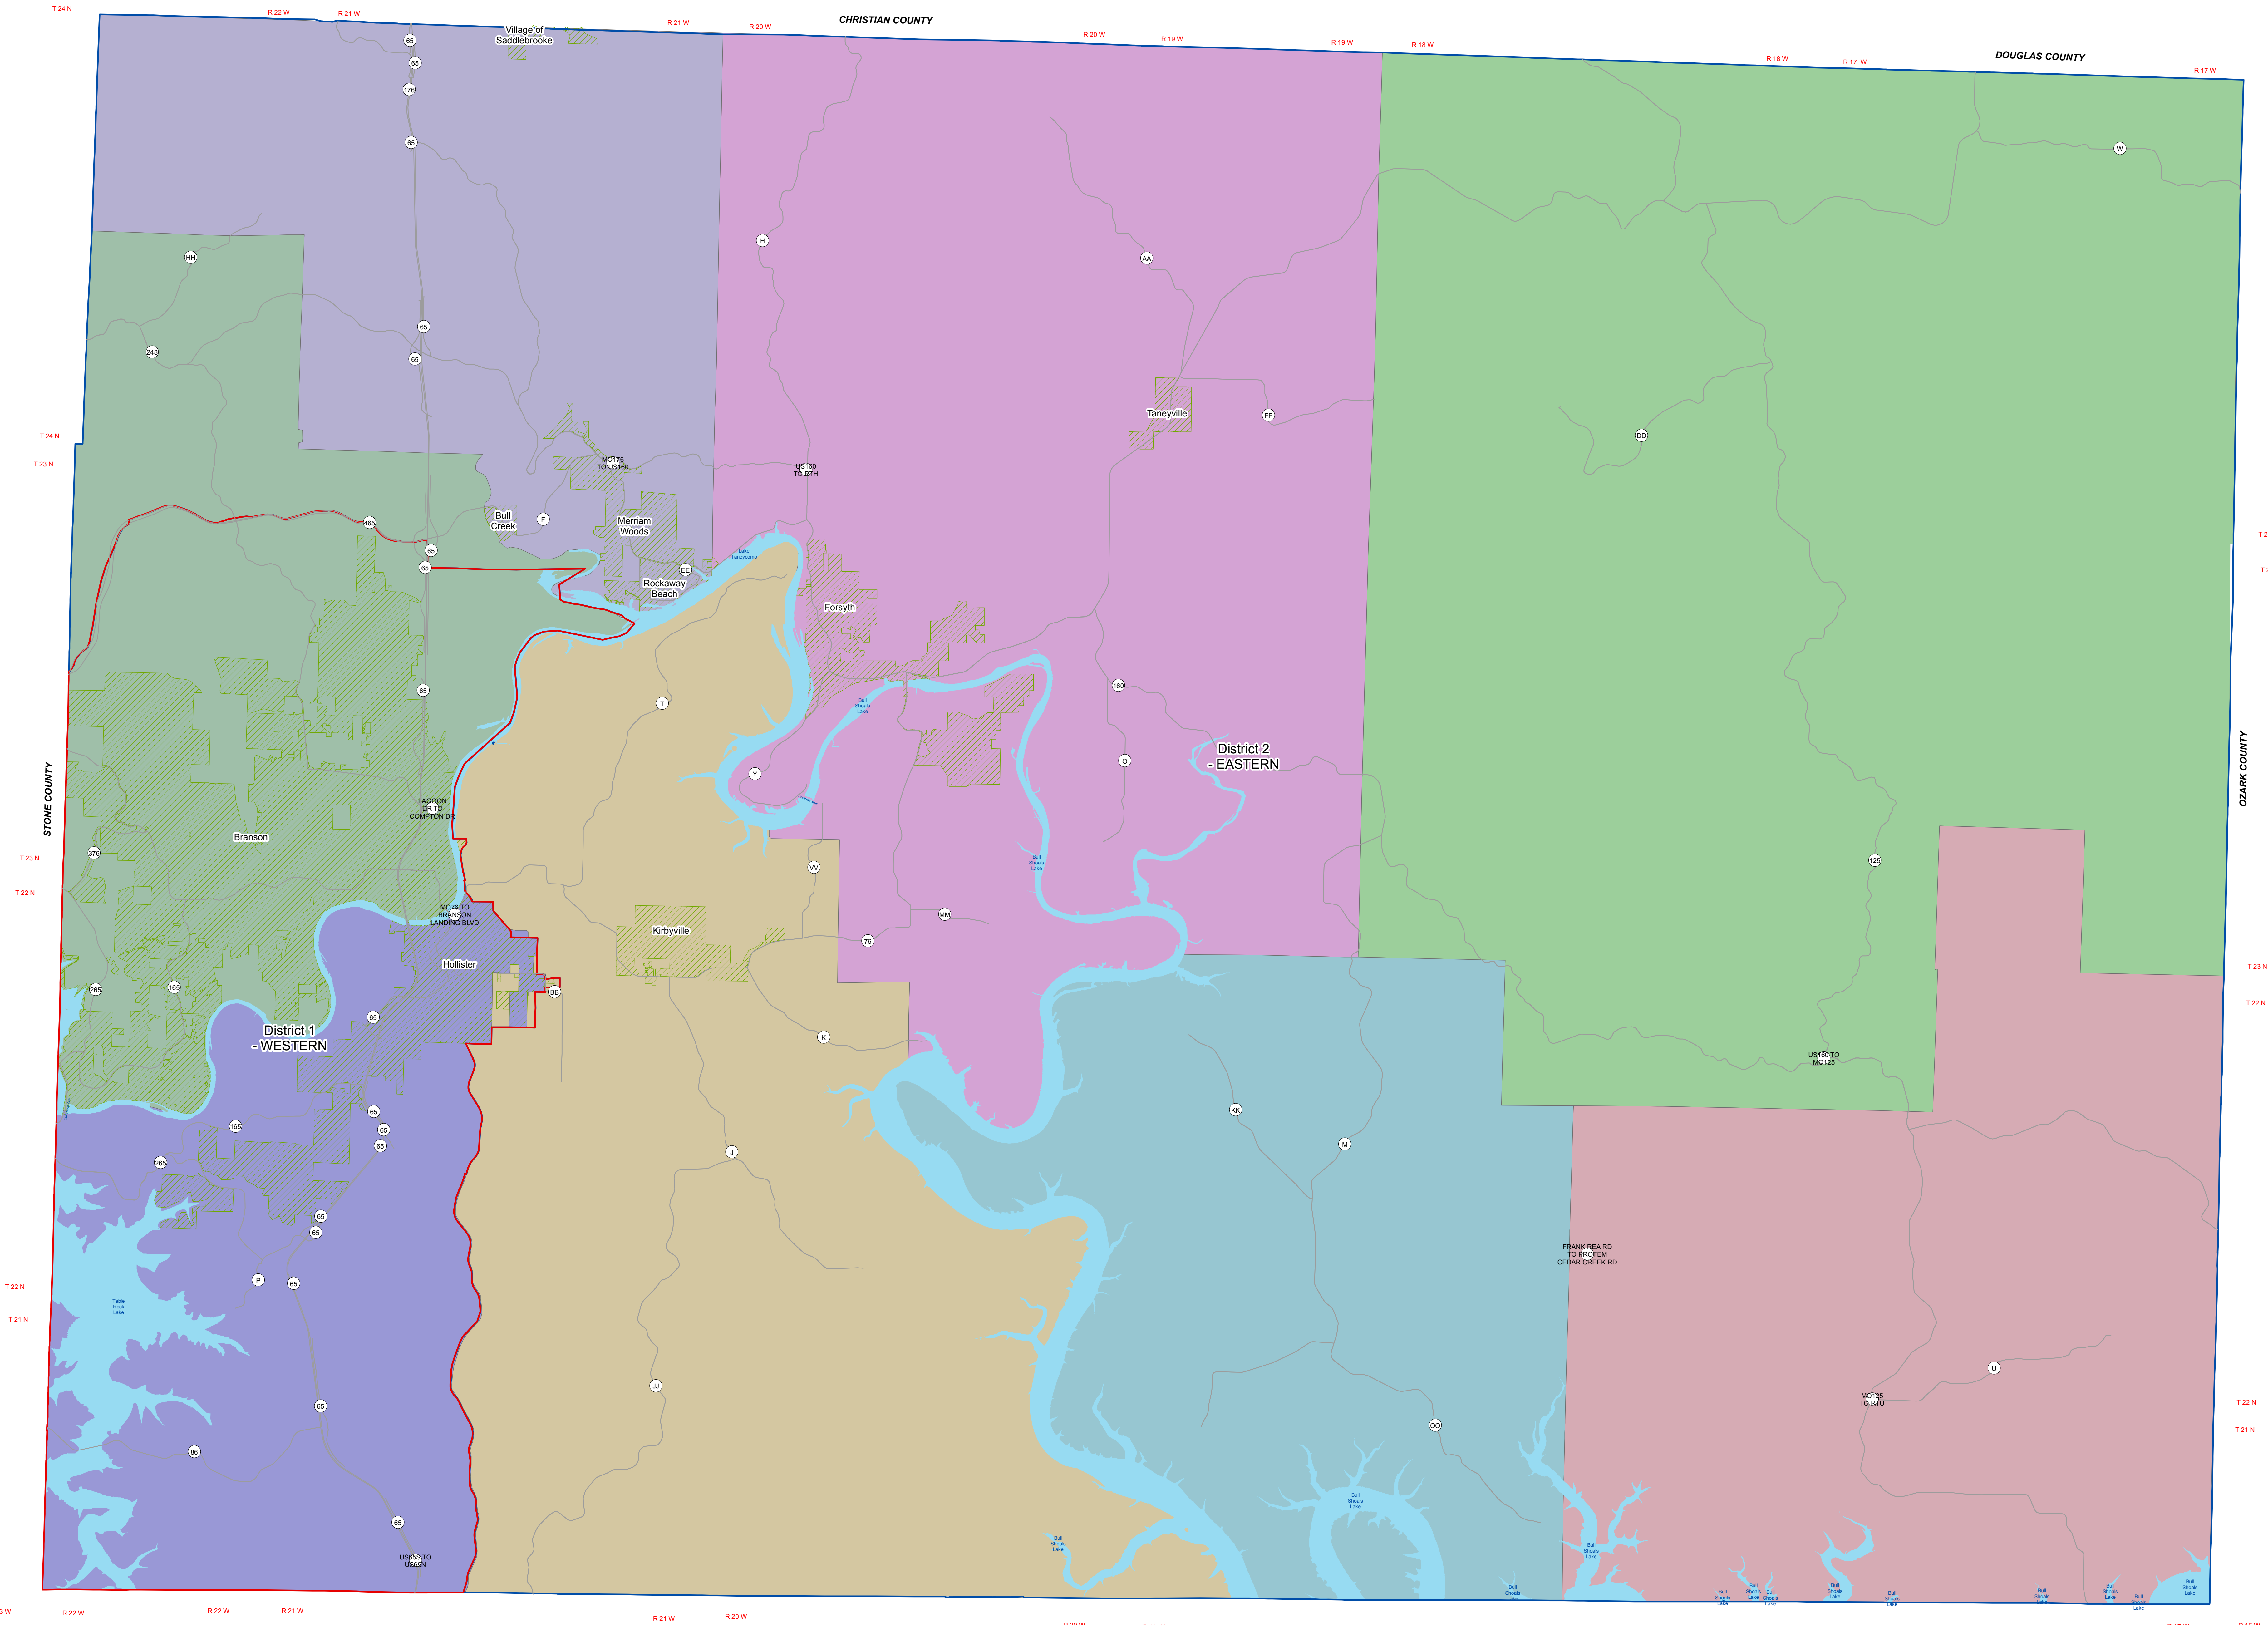

**COMMISSIONERS DISTRICT
TANEY COUNTY, MISSOURI**

TaneyMoDOT

Commissioners Districts

- District 1 - WESTERN
- District 2 - EASTERN
- City Limits

Political Townships

- Beaver
- Big Creek
- Branson
- Cedar Creek
- Jasper
- Oliver
- Scott
- Swan

ARKANSAS