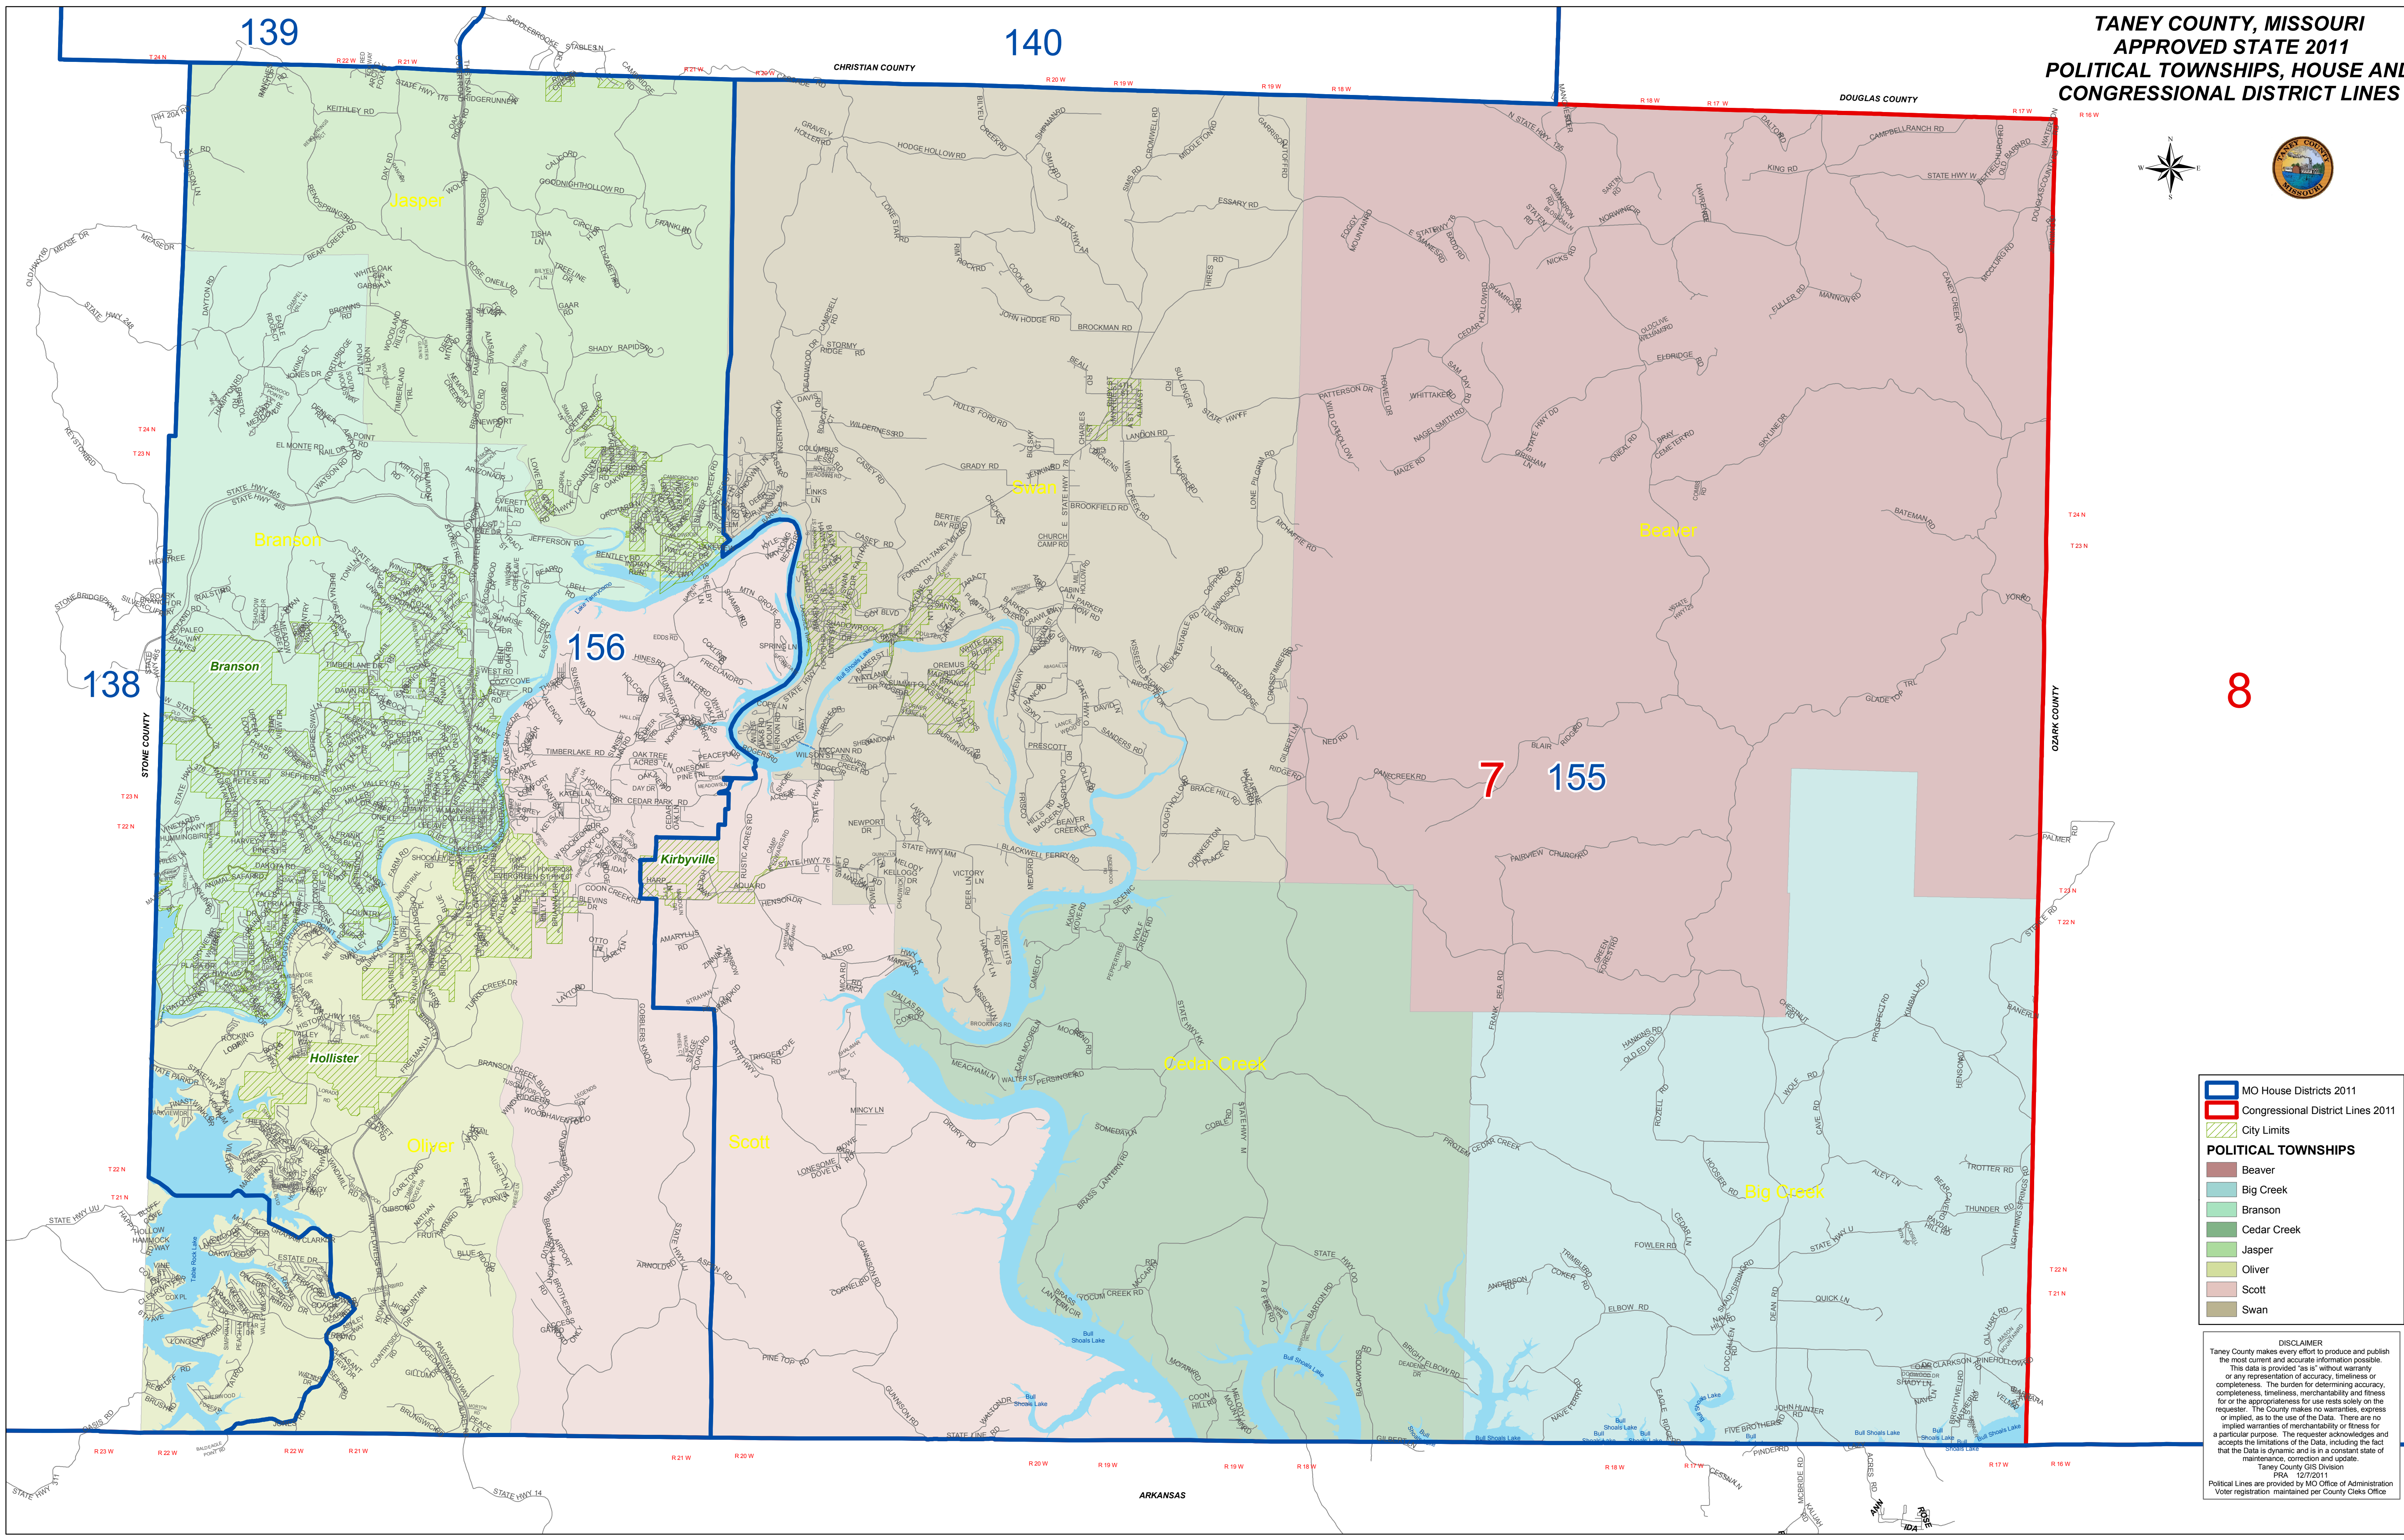

**TANEY COUNTY, MISSOURI
APPROVED STATE 2011
POLITICAL TOWNSHIPS, HOUSE AND
CONGRESSIONAL DISTRICT LINES**

MO House Districts 2011
Congressional District Lines 2011
City Limits

POLITICAL TOWNSHIPS

- Beaver
- Big Creek
- Branson
- Cedar Creek
- Jasper
- Oliner
- Scott
- Swan