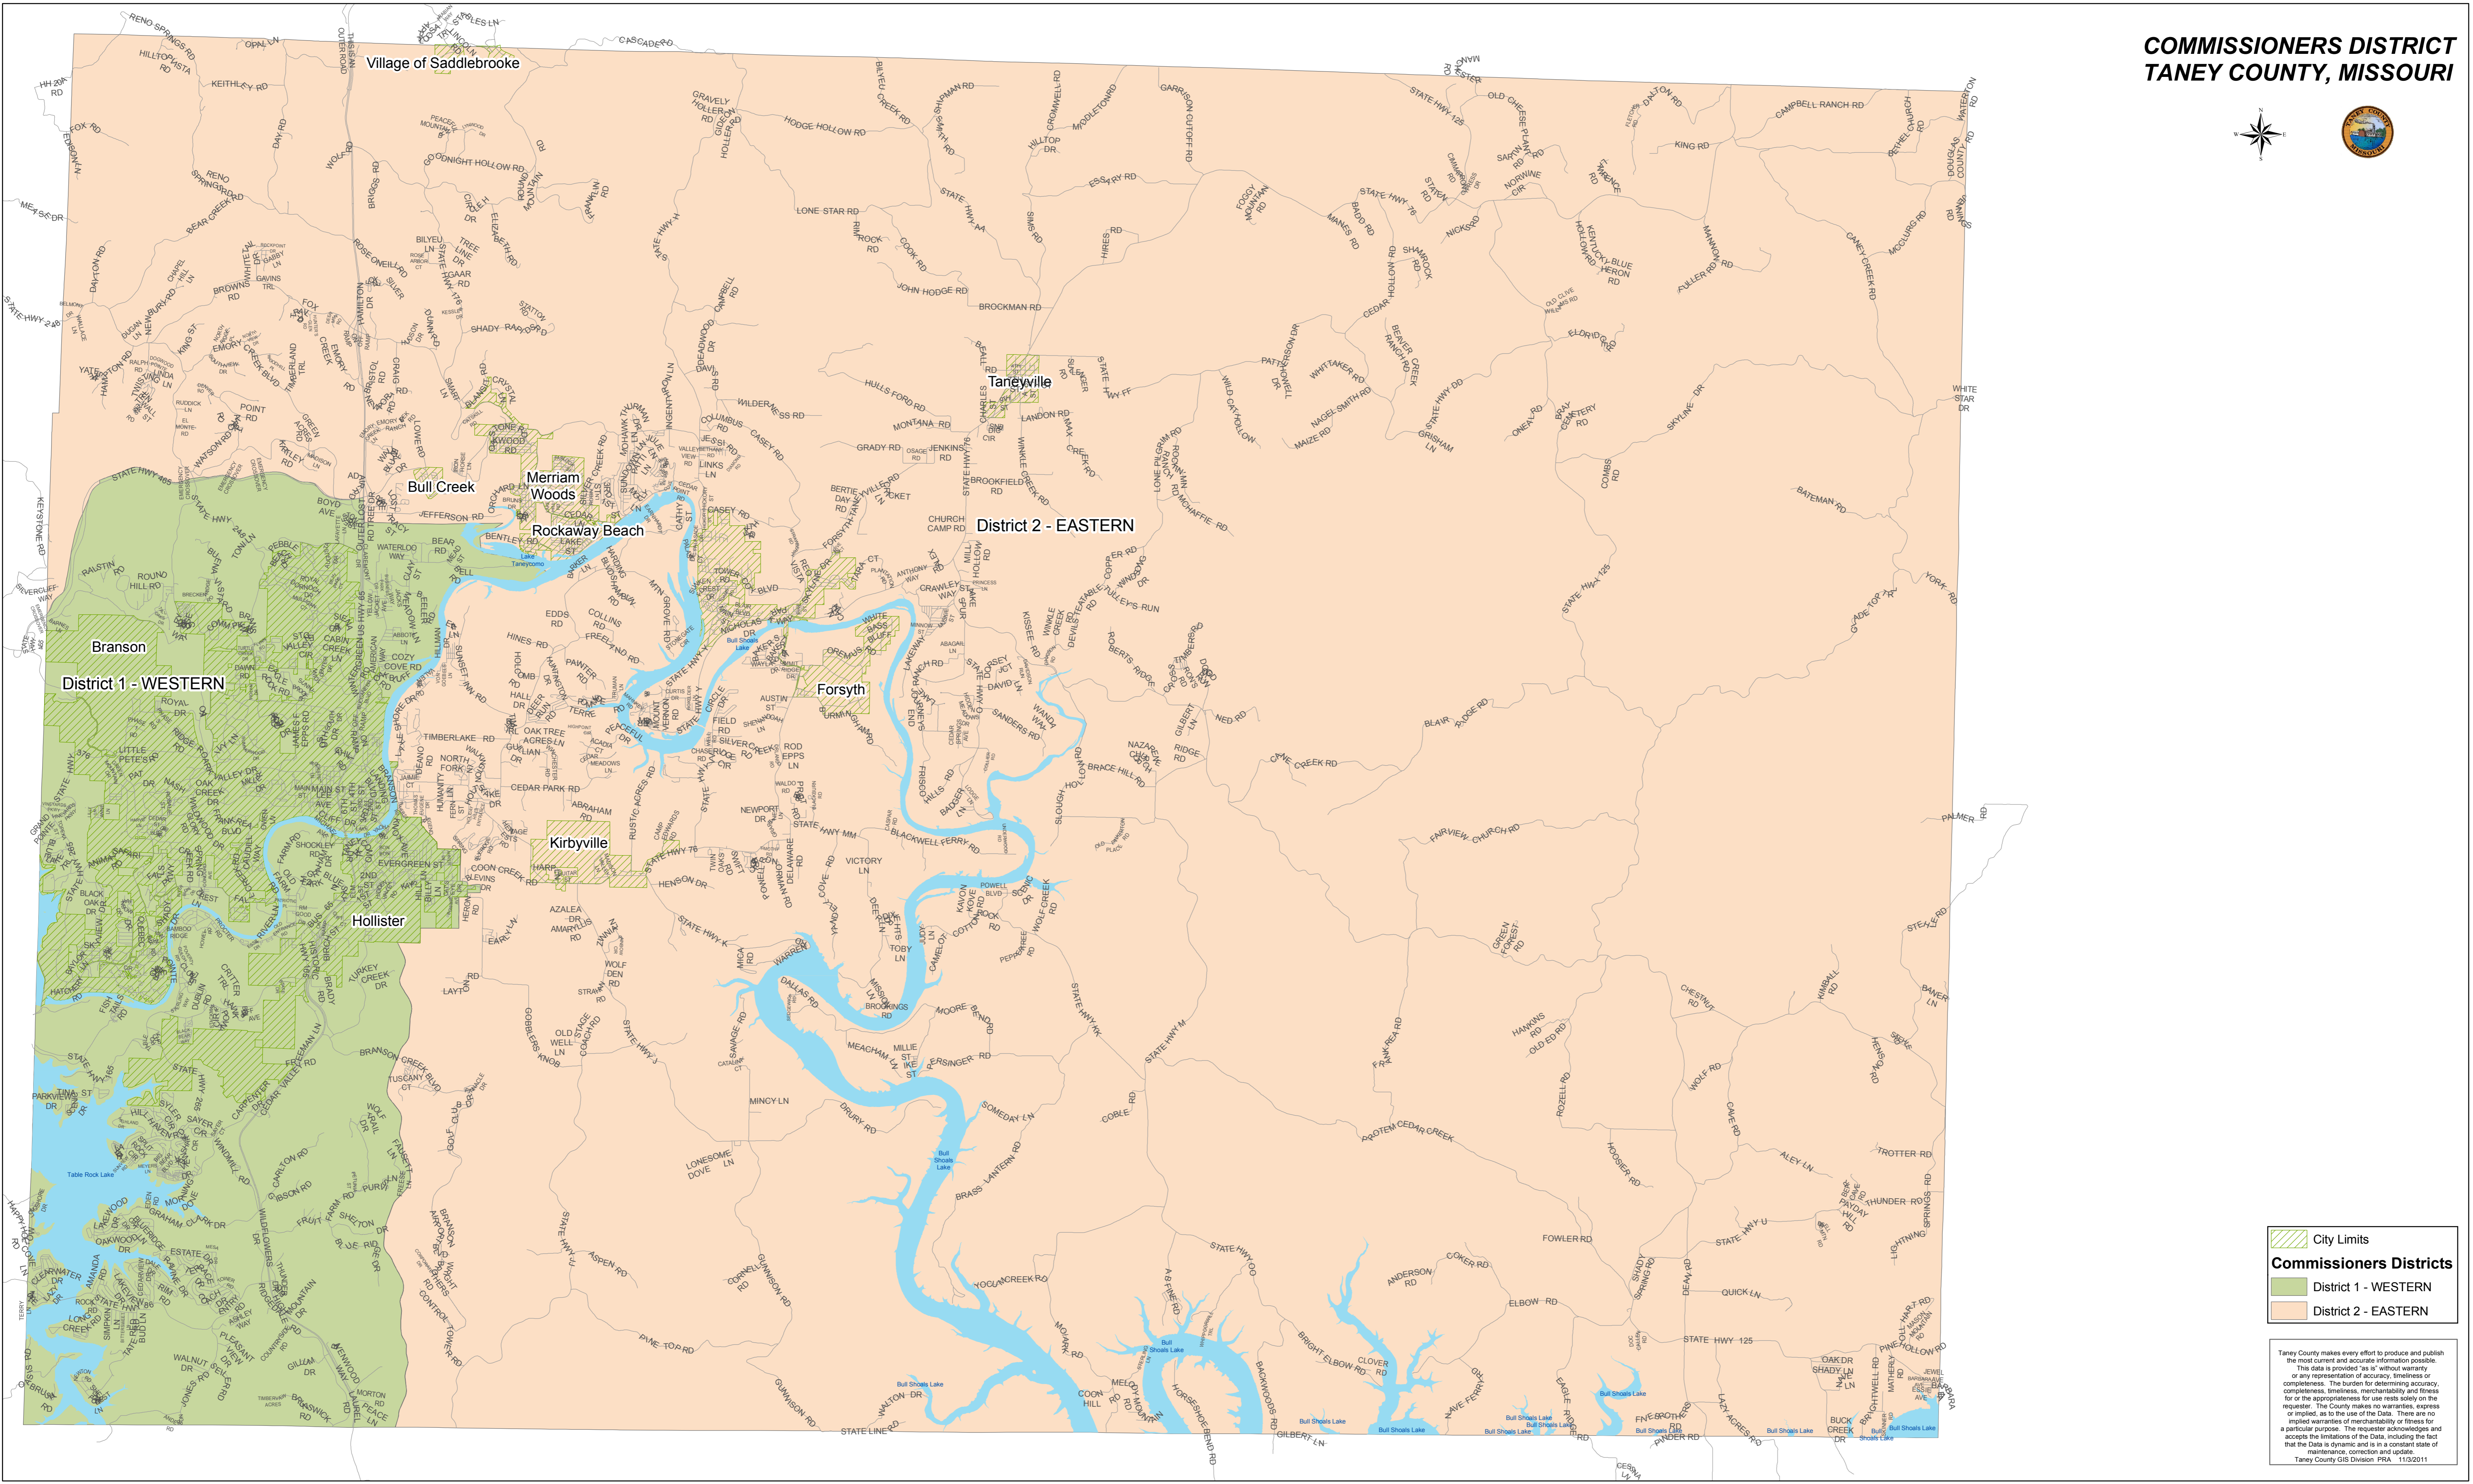

**COMMISSIONERS DISTRICT
TANEY COUNTY, MISSOURI**

City Limits

Commissioners Districts

- District 1 - WESTERN
- District 2 - EASTERN