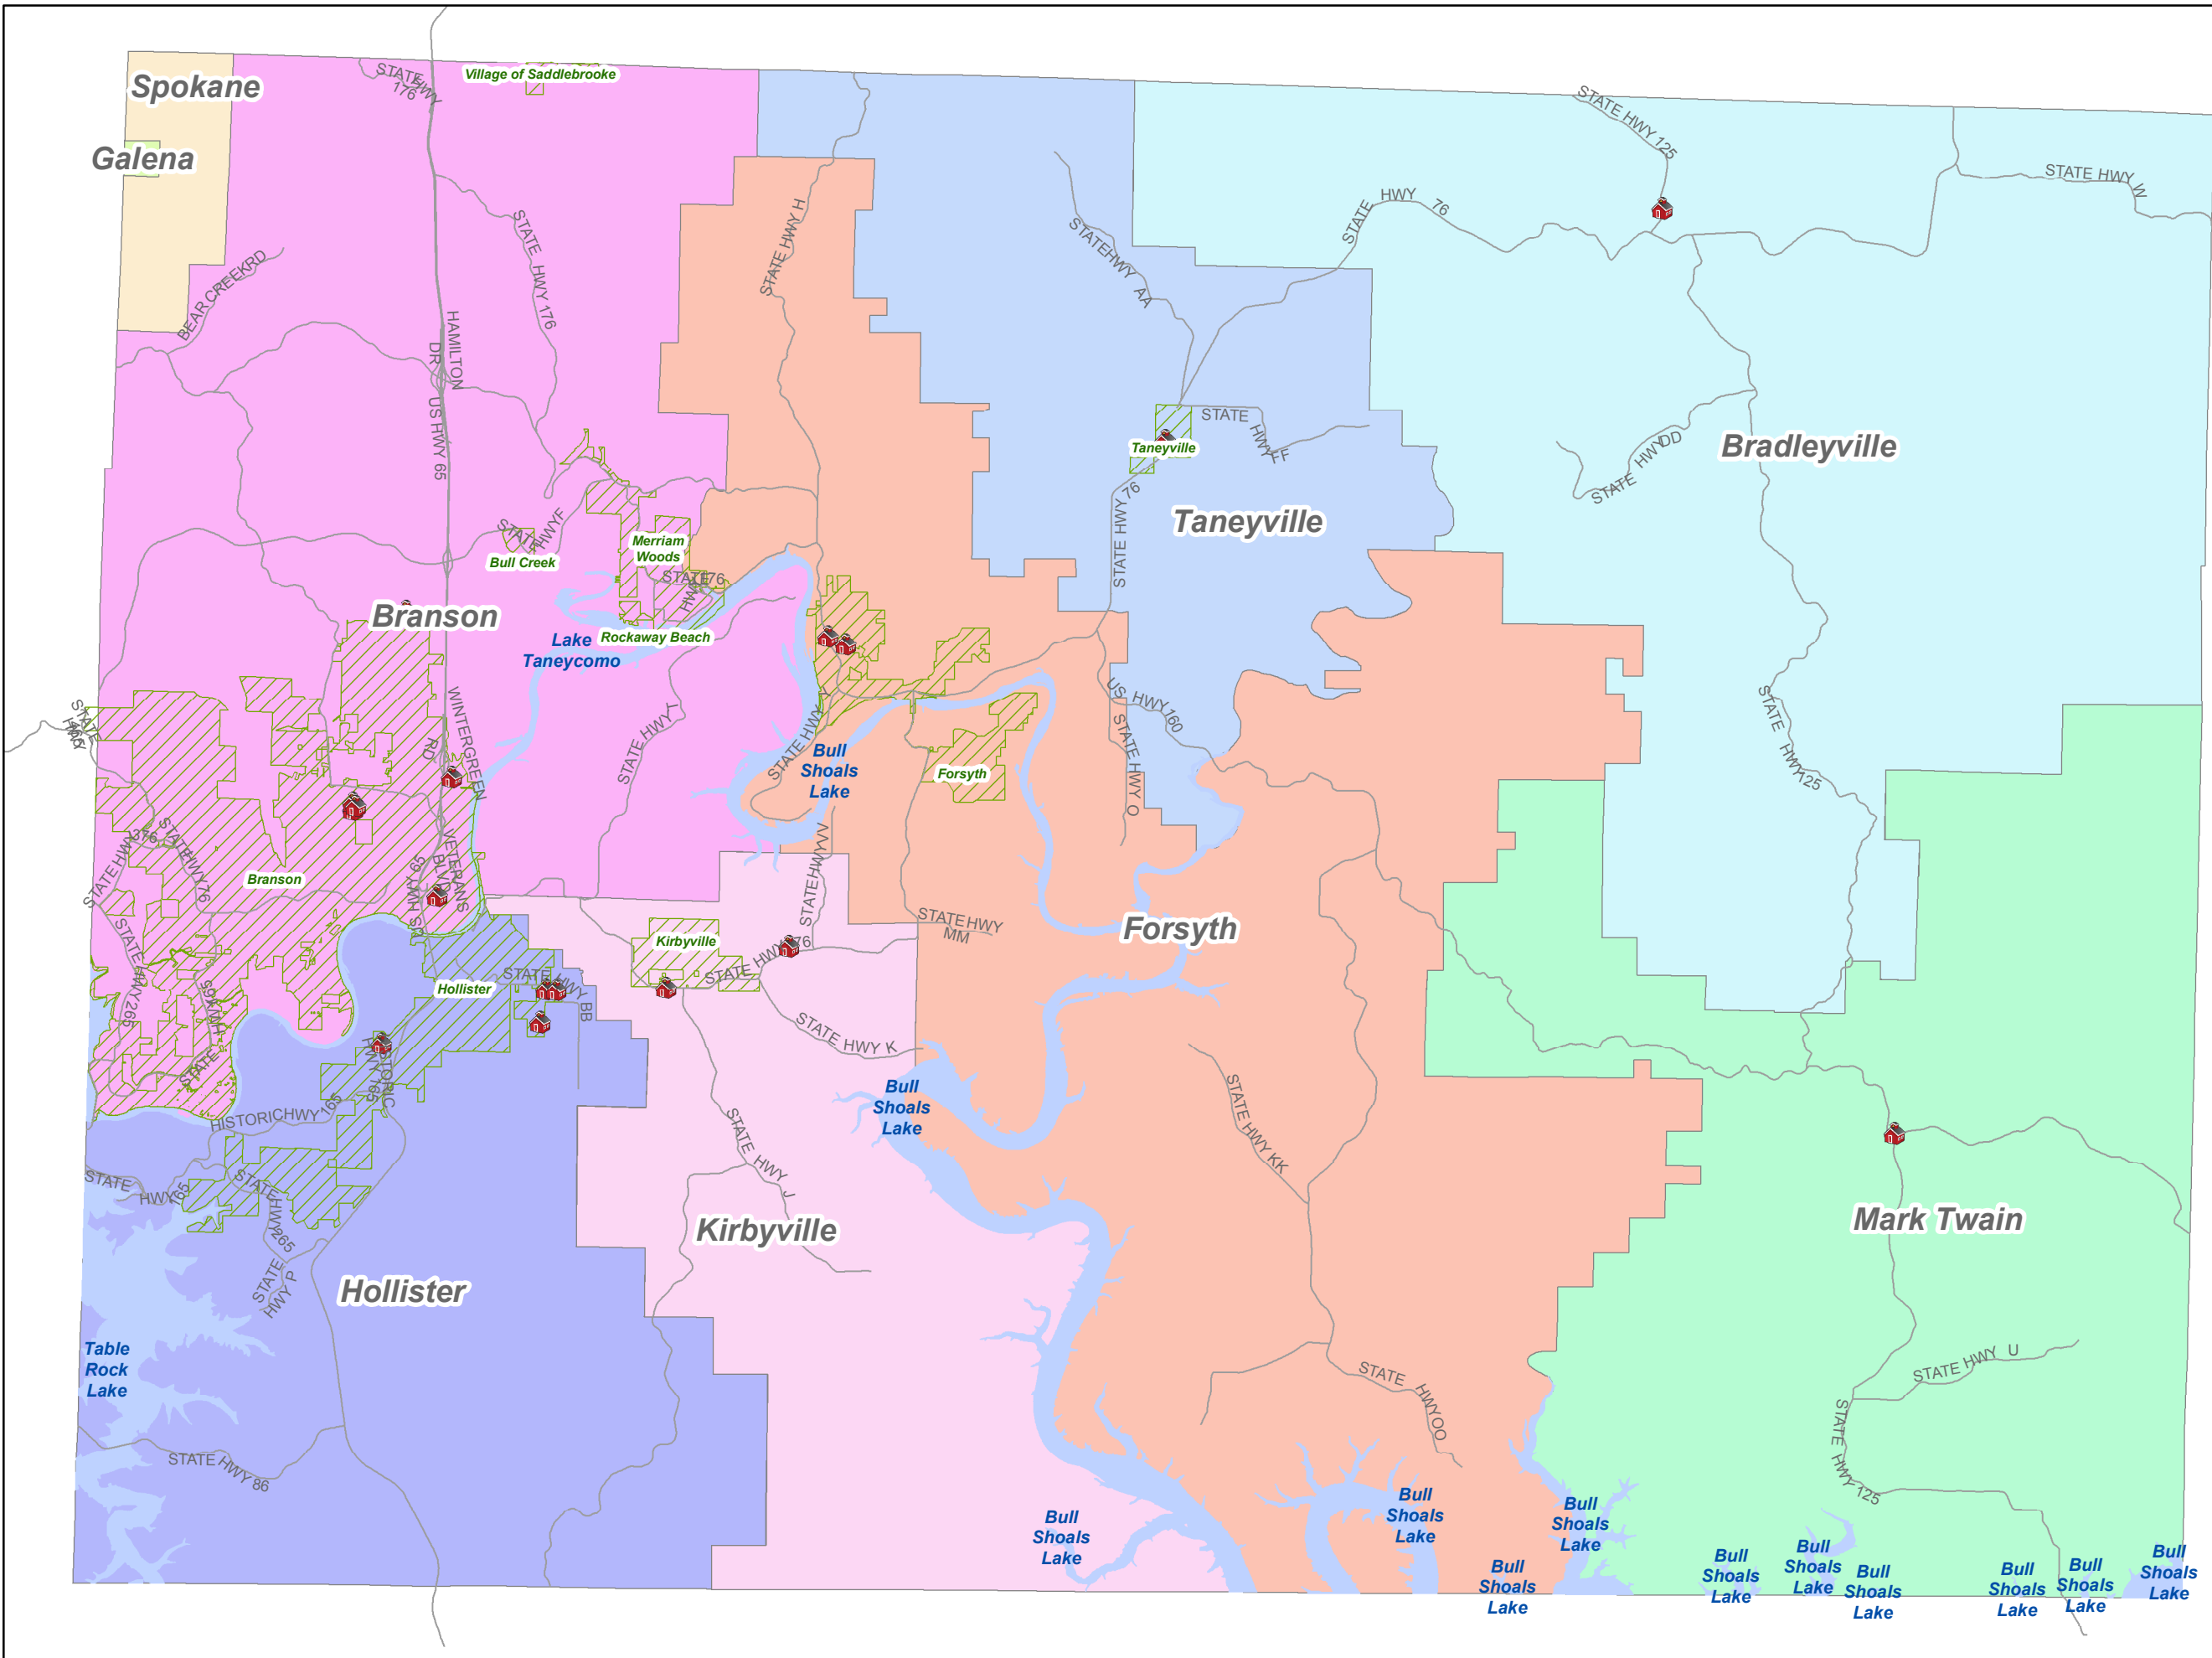

TANEY COUNTY, MISSOURI
SCHOOL DISTRICTS

SCHOOL DISTRICTS

- Schools
- Major Roads
- City Limits
- Lakes

SCHOOL DISTRICTS

- Bradleyville
- Branson
- Forsyth
- Galena
- Hollister
- Kirbyville
- Mark Twain
- Spokane
- Taneyville