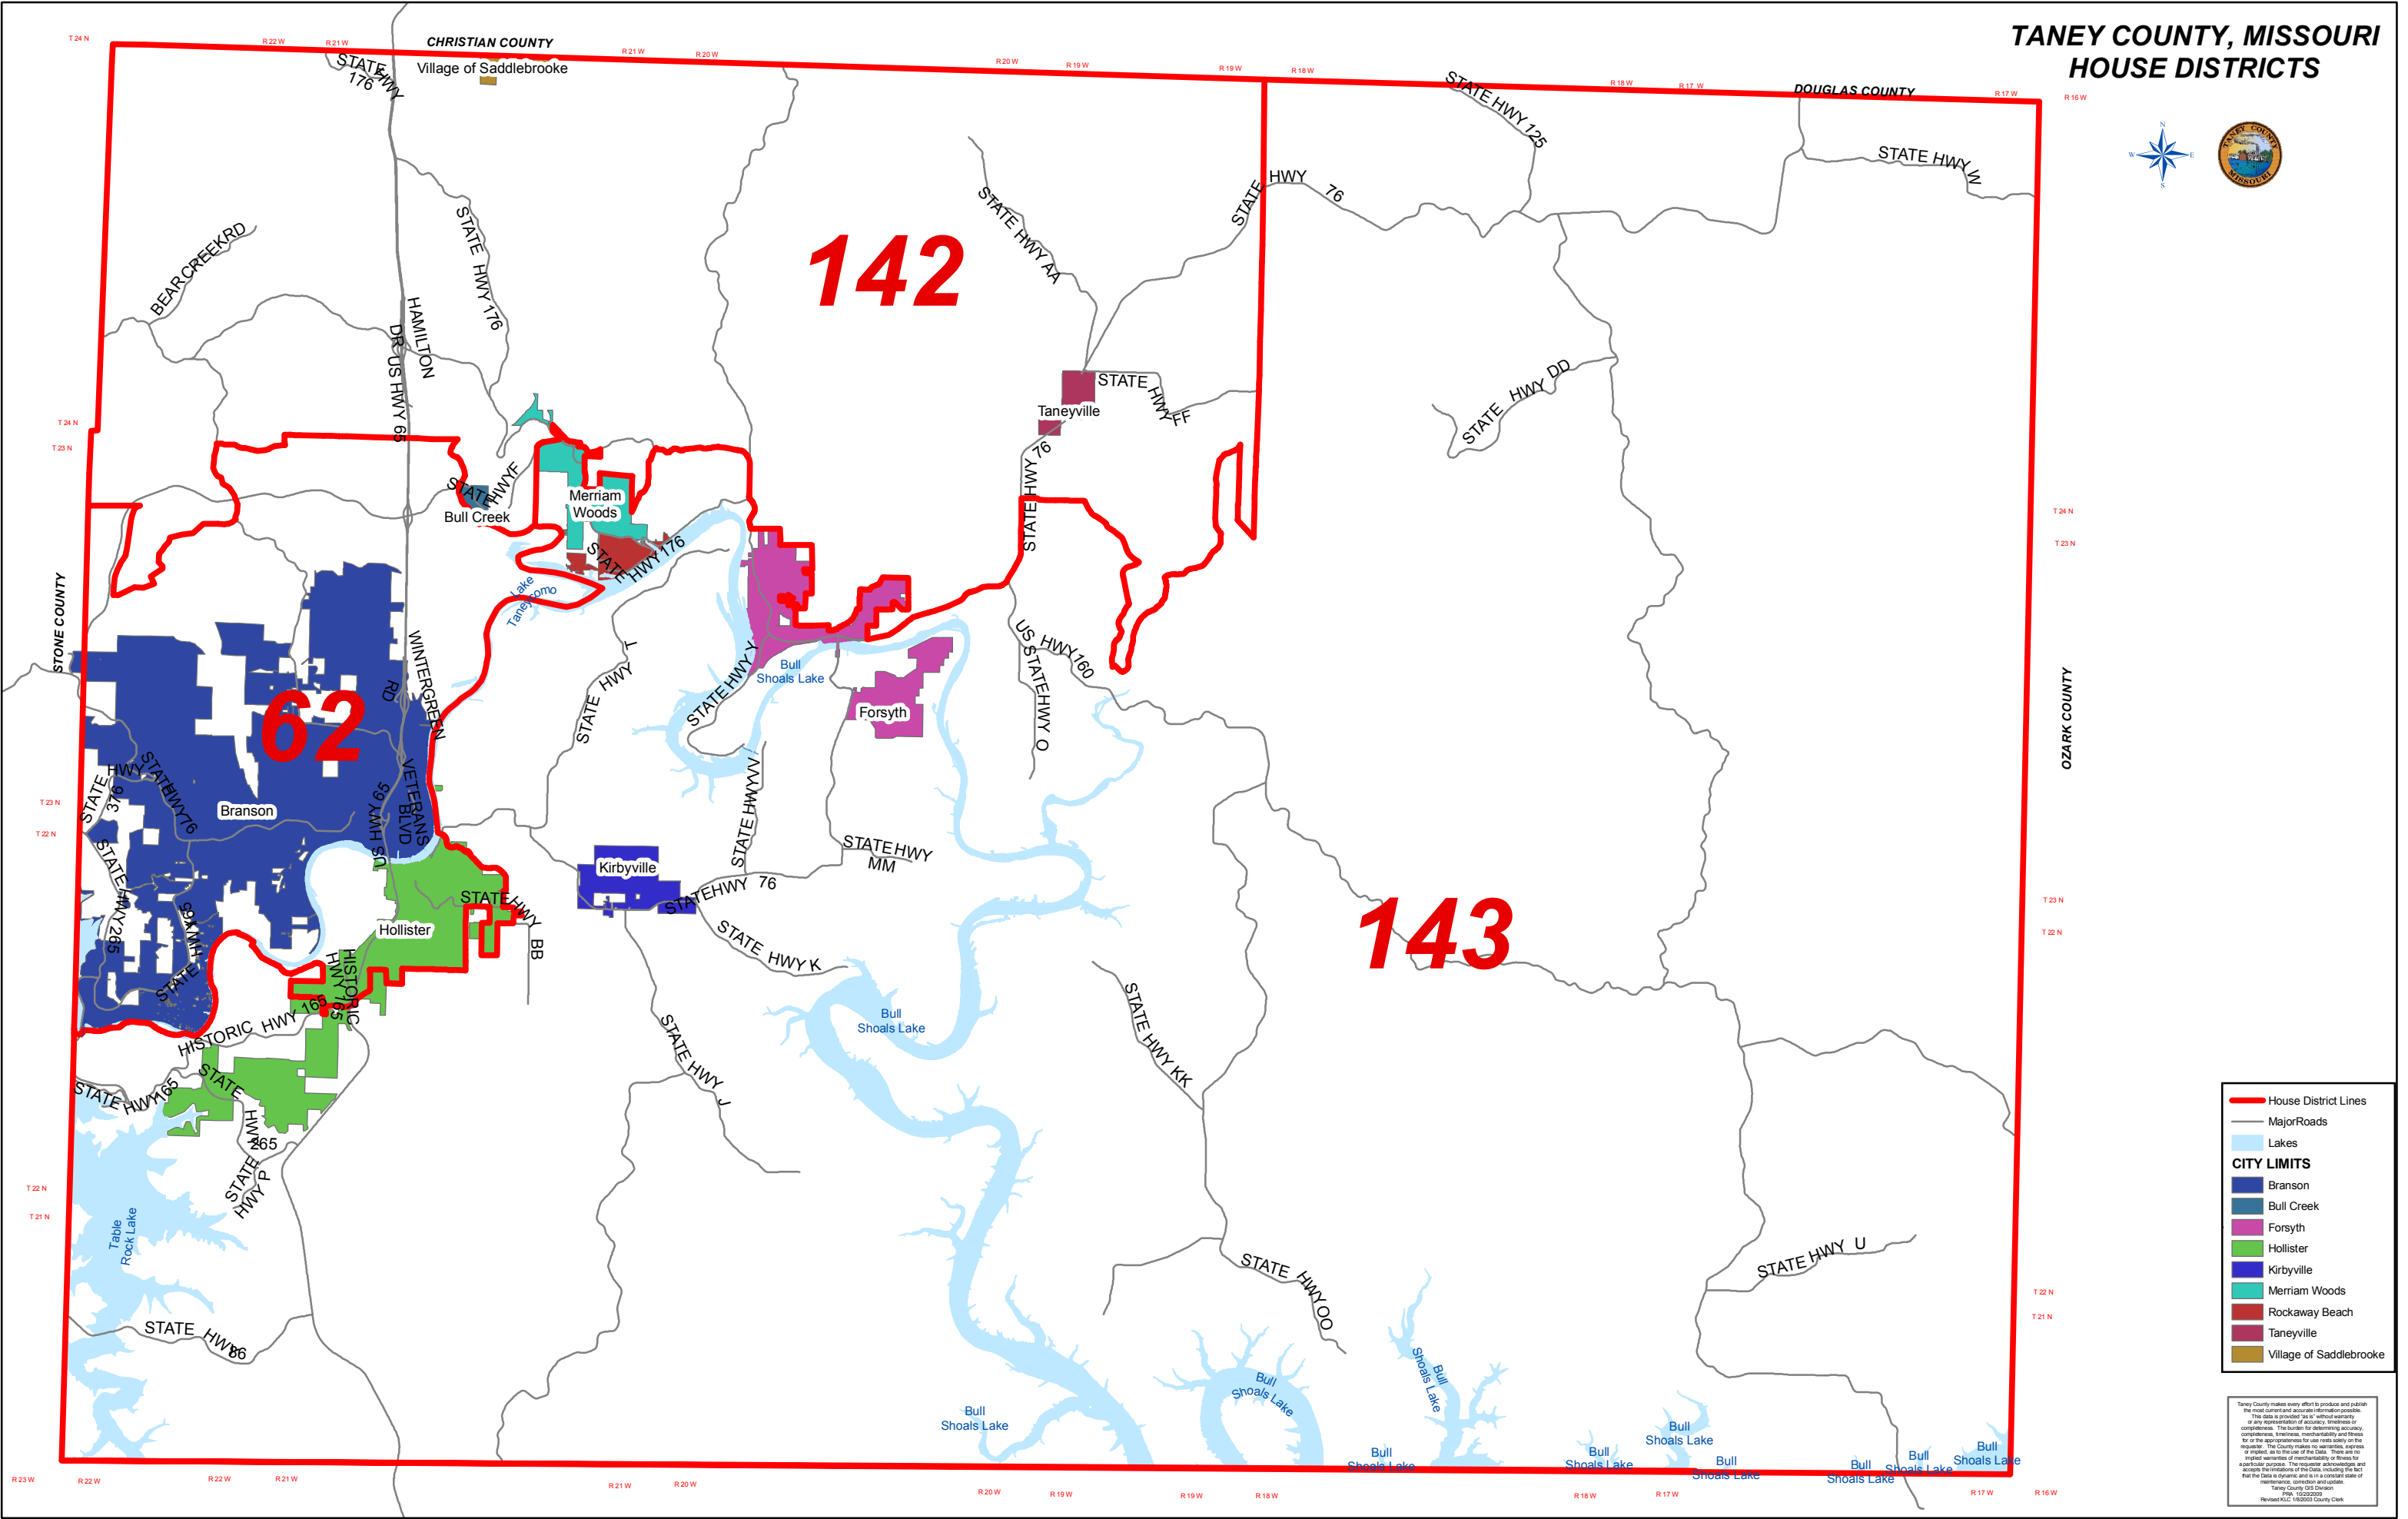

TANEY COUNTY, MISSOURI HOUSE DISTRICTS

- House District Lines
- Major Roads
- Lakes
- **CITY LIMITS**
- Branson
- Bull Creek
- Forsyth
- Hollister
- Kirbyville
- Merriam Woods
- Rockaway Beach
- Taneyville
- Village of Saddlebrooke