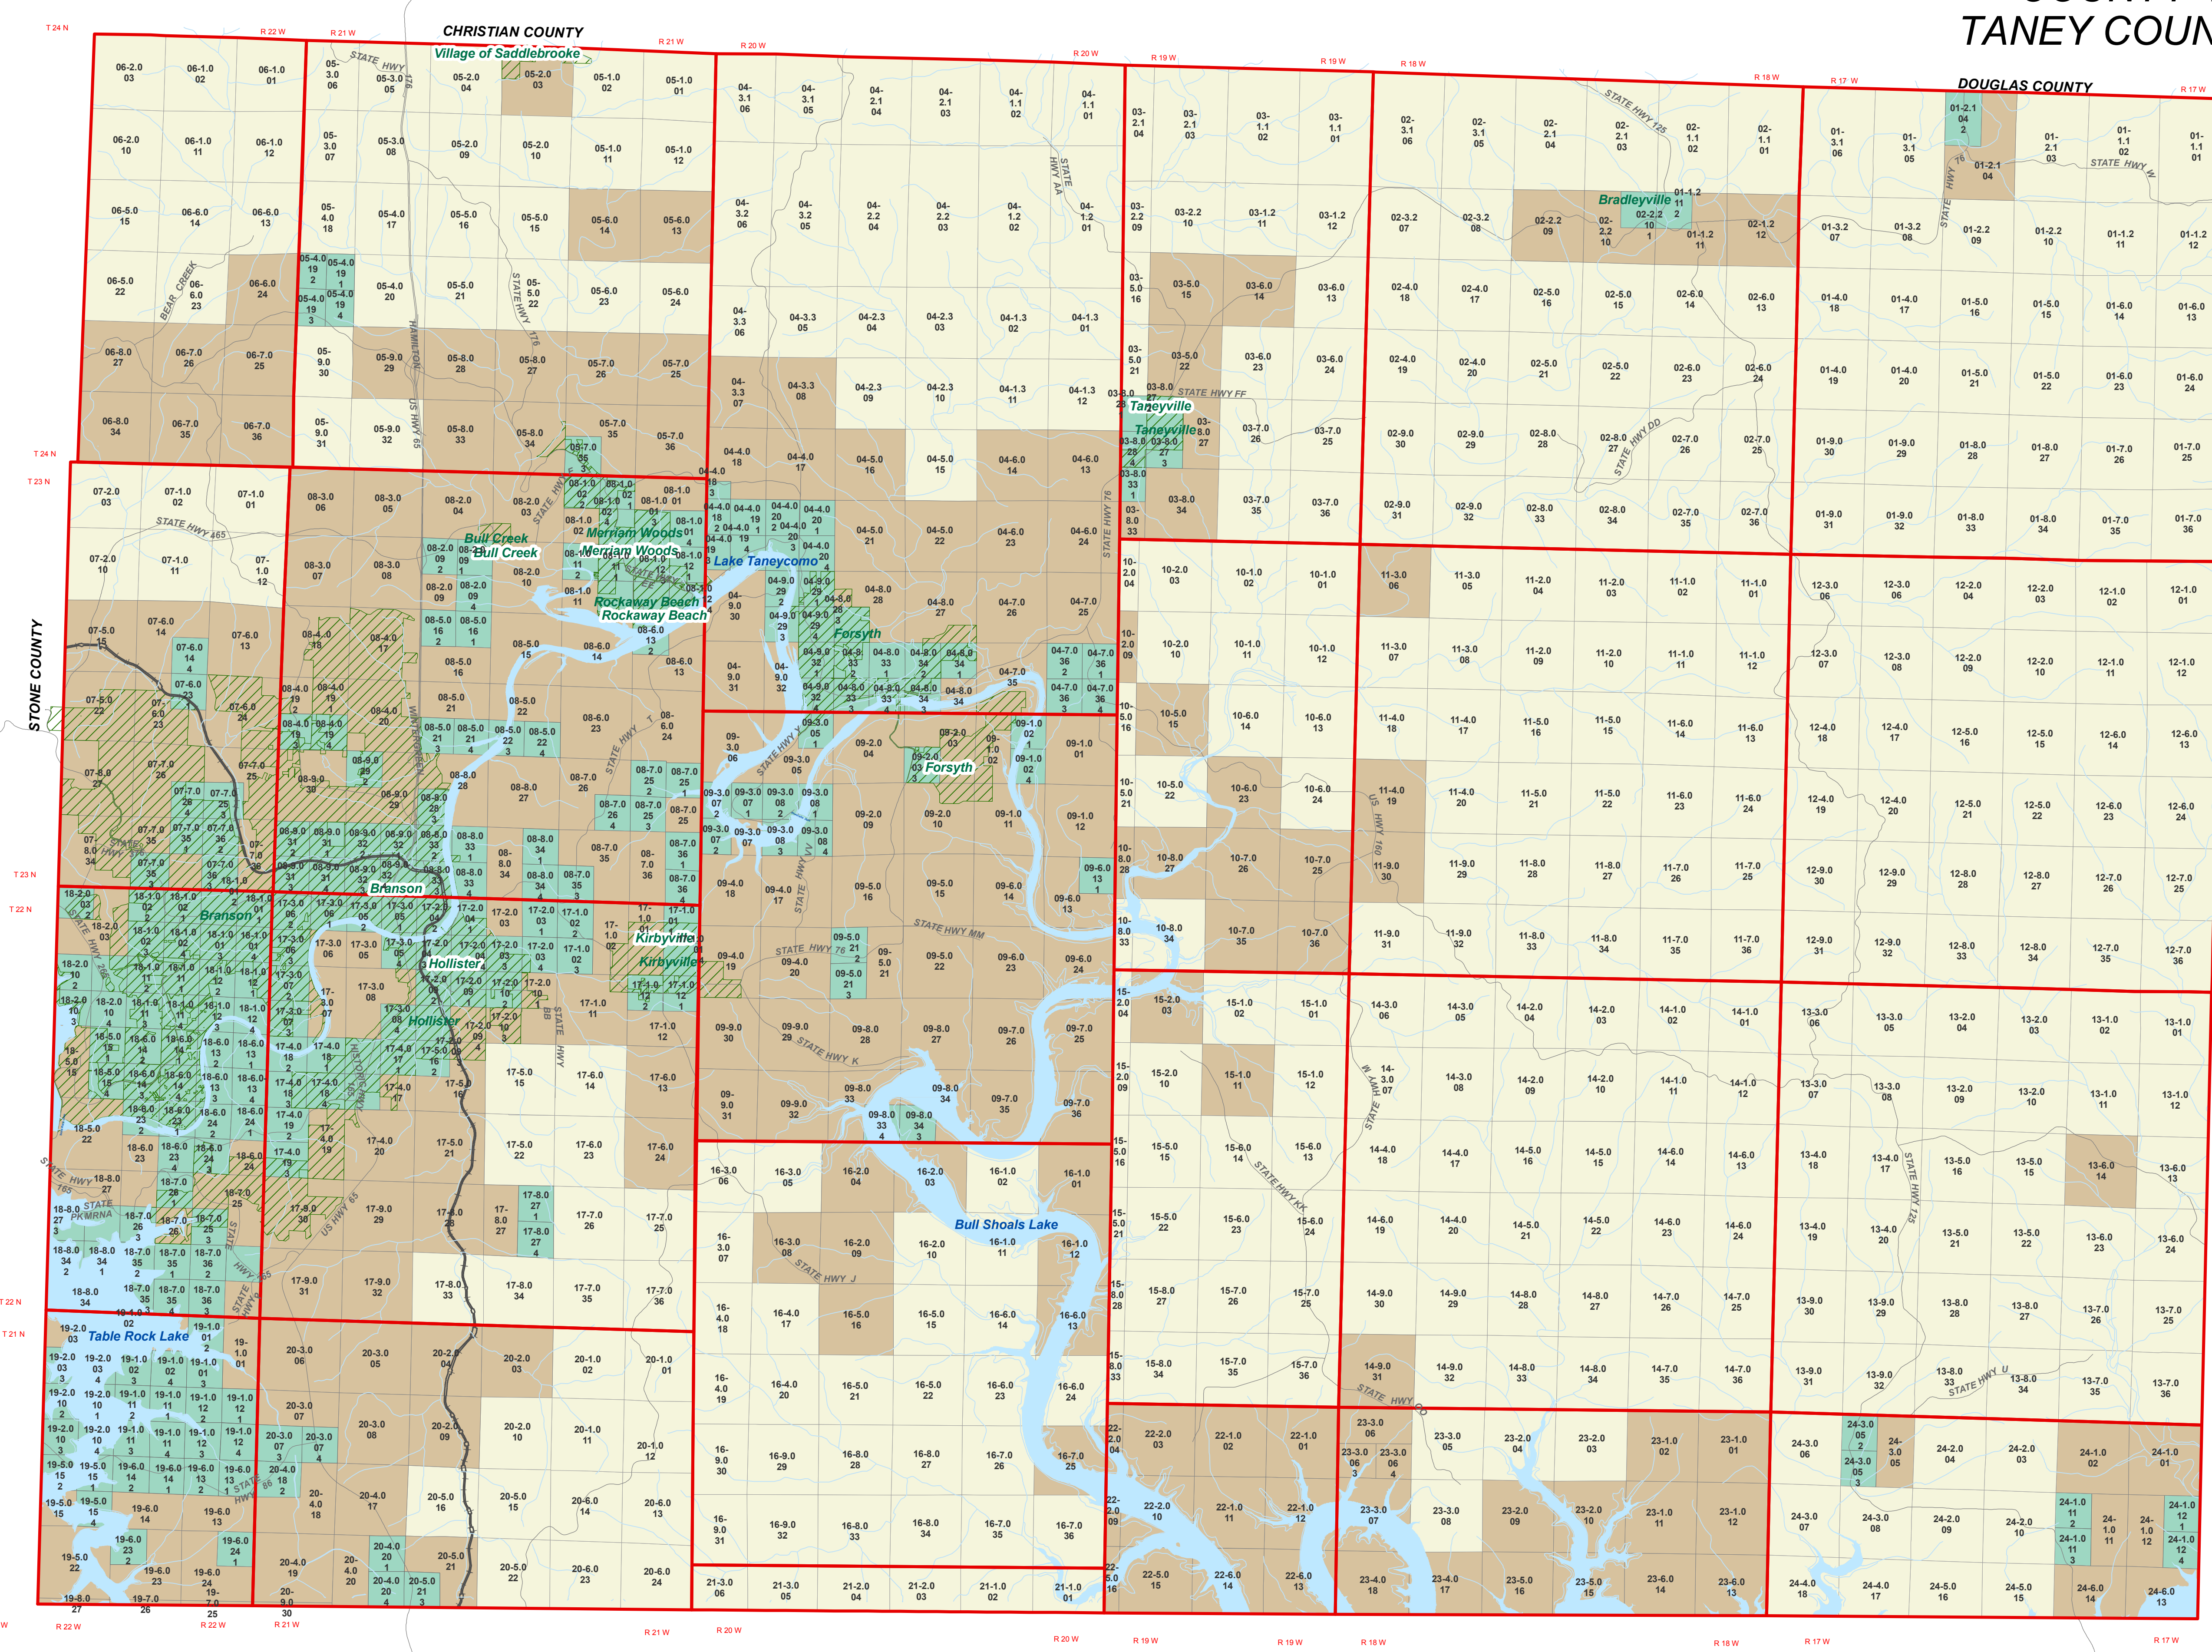

COUNTY INDEX MAP TANEY COUNTY, MISSOURI

Legend

- Townships
- Lakes
- Creeks & Lakes
- US & State Hwys
- Railroad
- City Limits
- 100
- 200
- 400

ARKANSAS