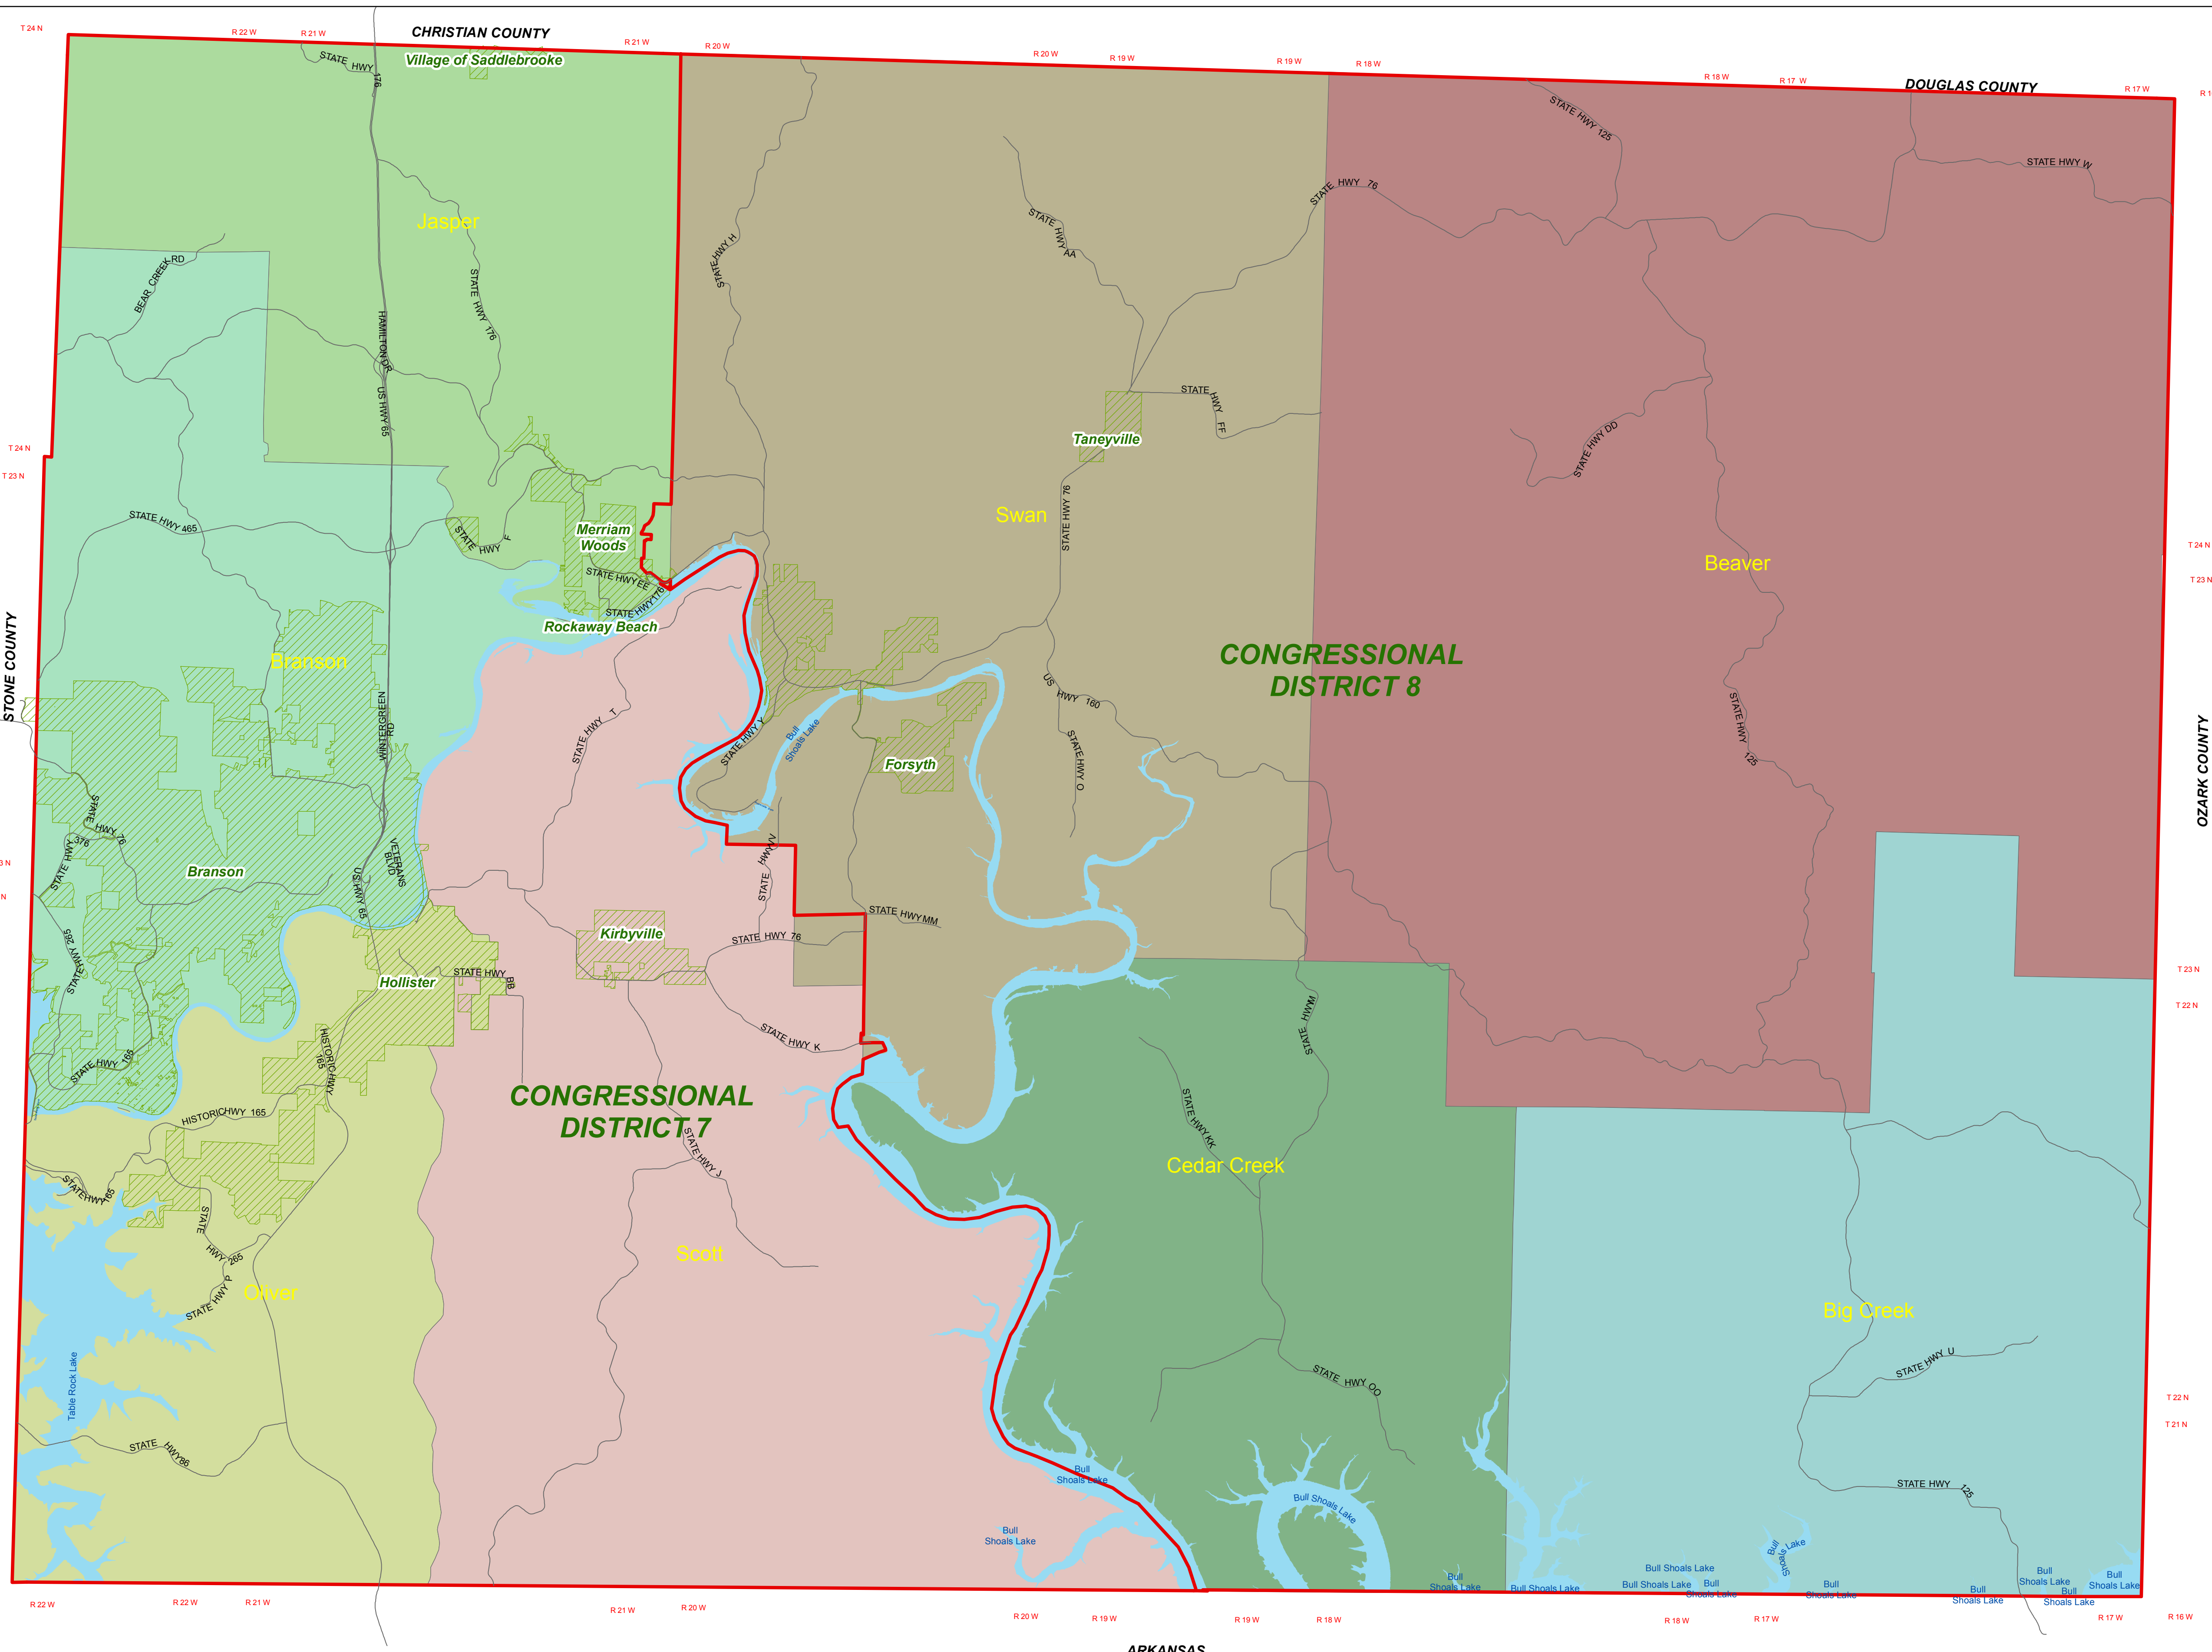

**TANEY COUNTY, MISSOURI
POLITICAL TOWNSHIPS AND
CONGRESSIONAL DISTRICT LINES**

City Limits

TOWNSHIPS

- Beaver
- Big Creek
- Branson
- Cedar Creek
- Jasper
- Oliver
- Scott
- Swan