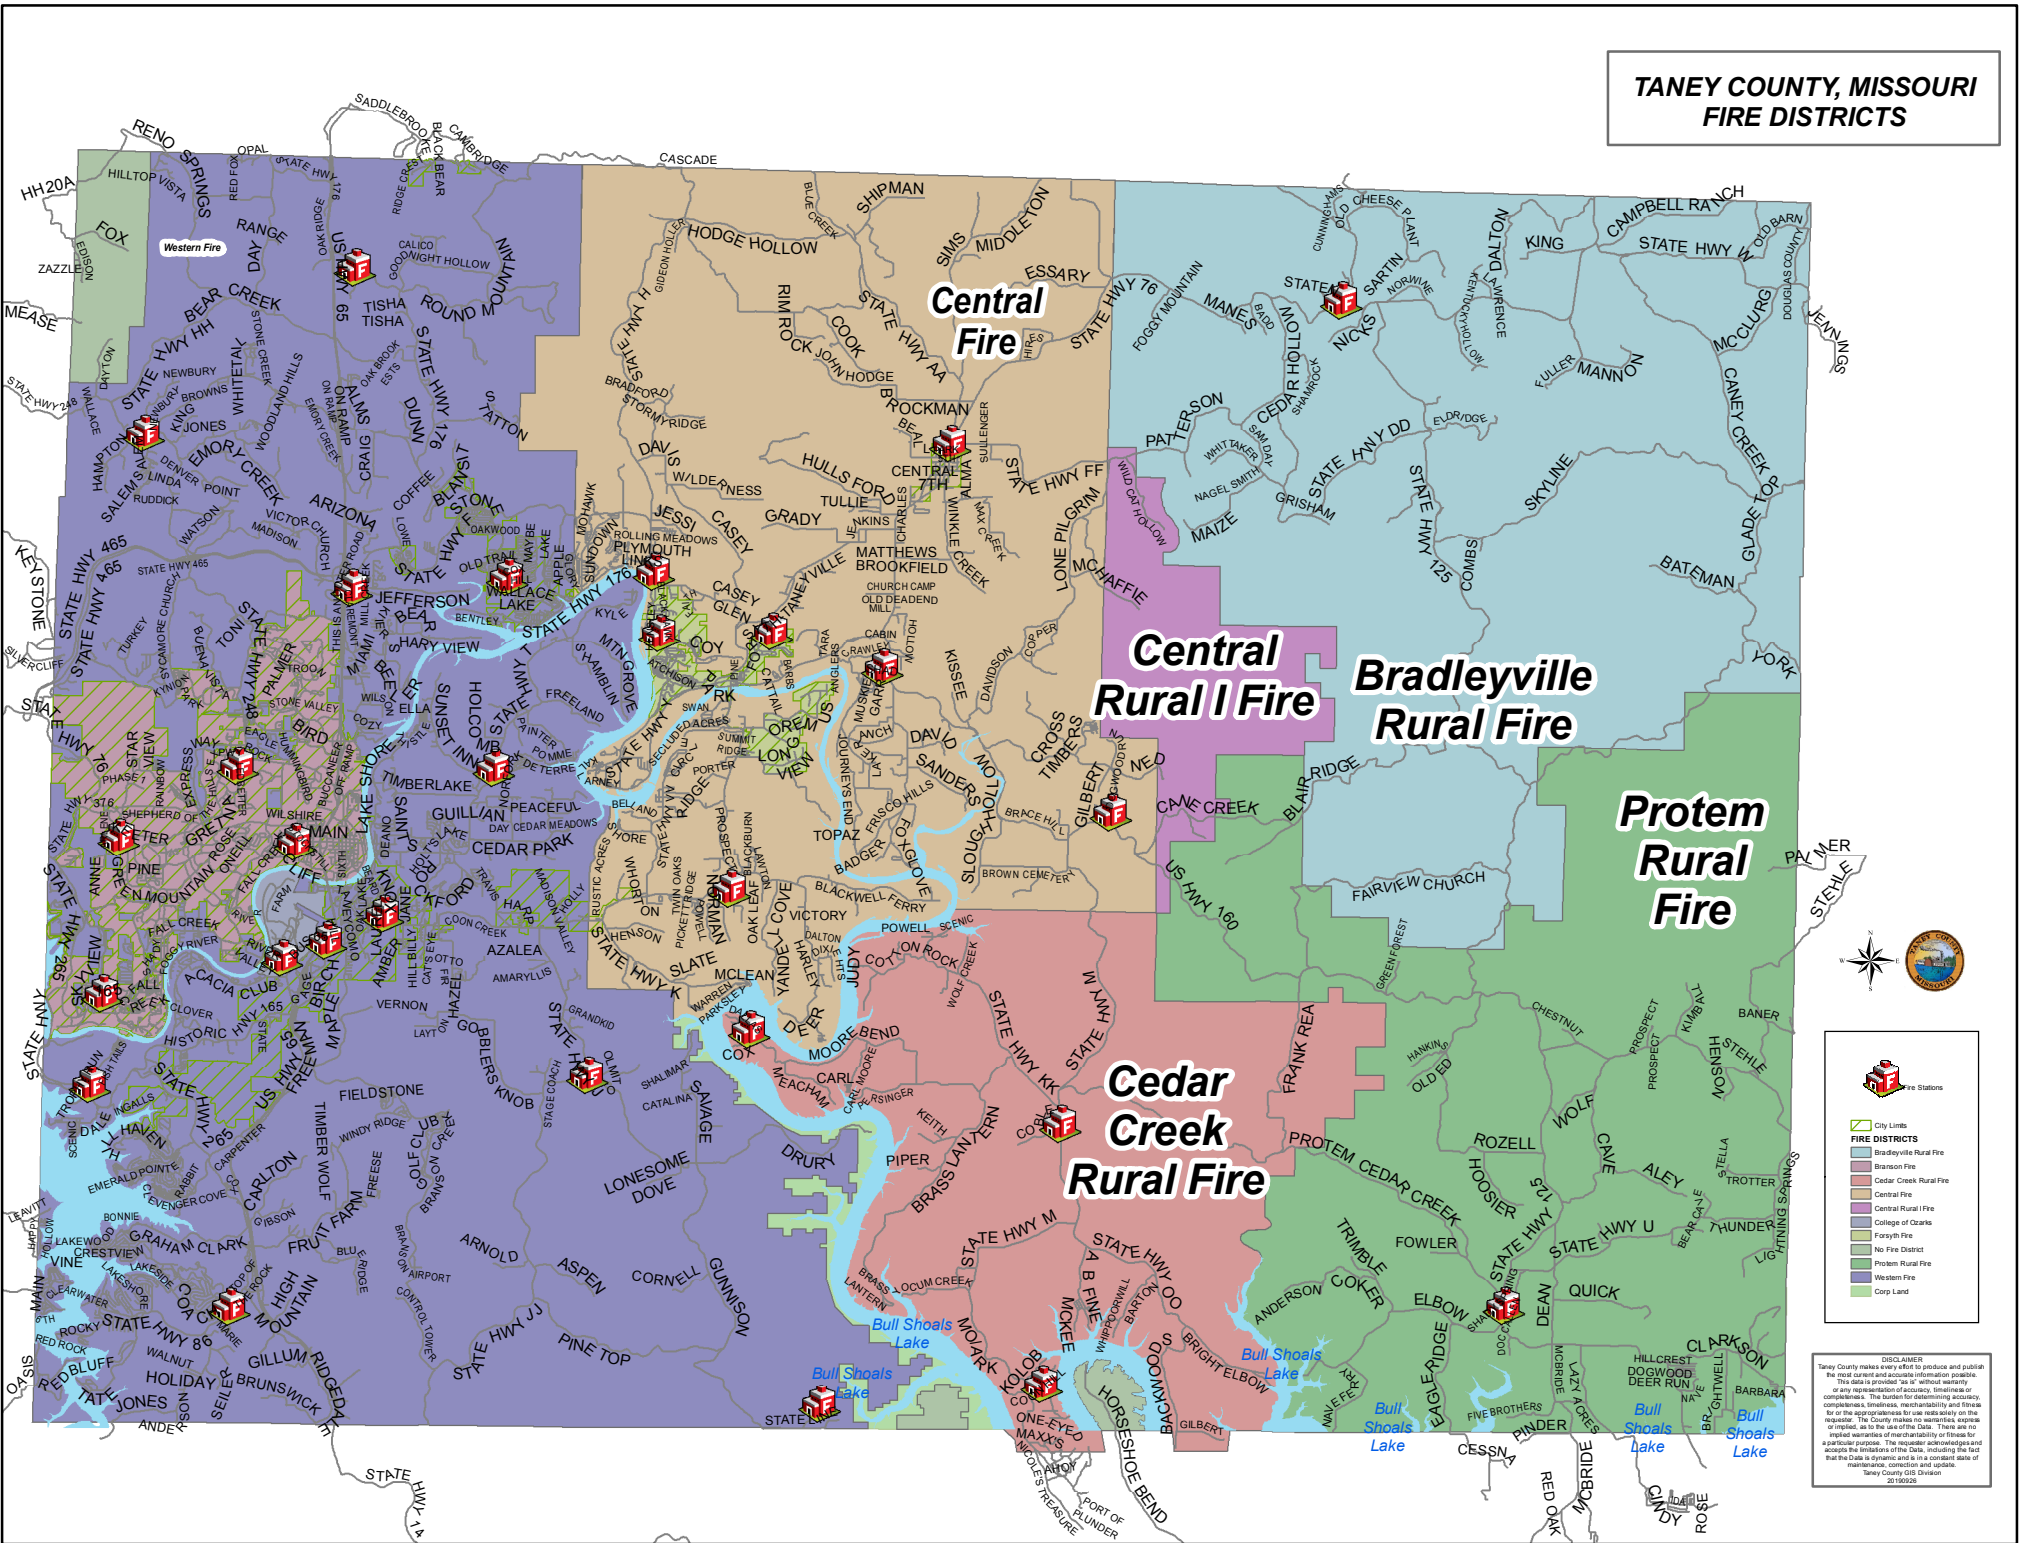

TANEY COUNTY, MISSOURI FIRE DISTRICTS

City Limits

FIRE DISTRICTS

- Bradleyville Rural Fire
- Branson Fire
- Cedar Creek Rural Fire
- Central Fire
- Central Rural I Fire
- College of Ozarks
- Forest Fire
- No Fire District
- Protrem Rural Fire
- Western Fire
- Corp Land