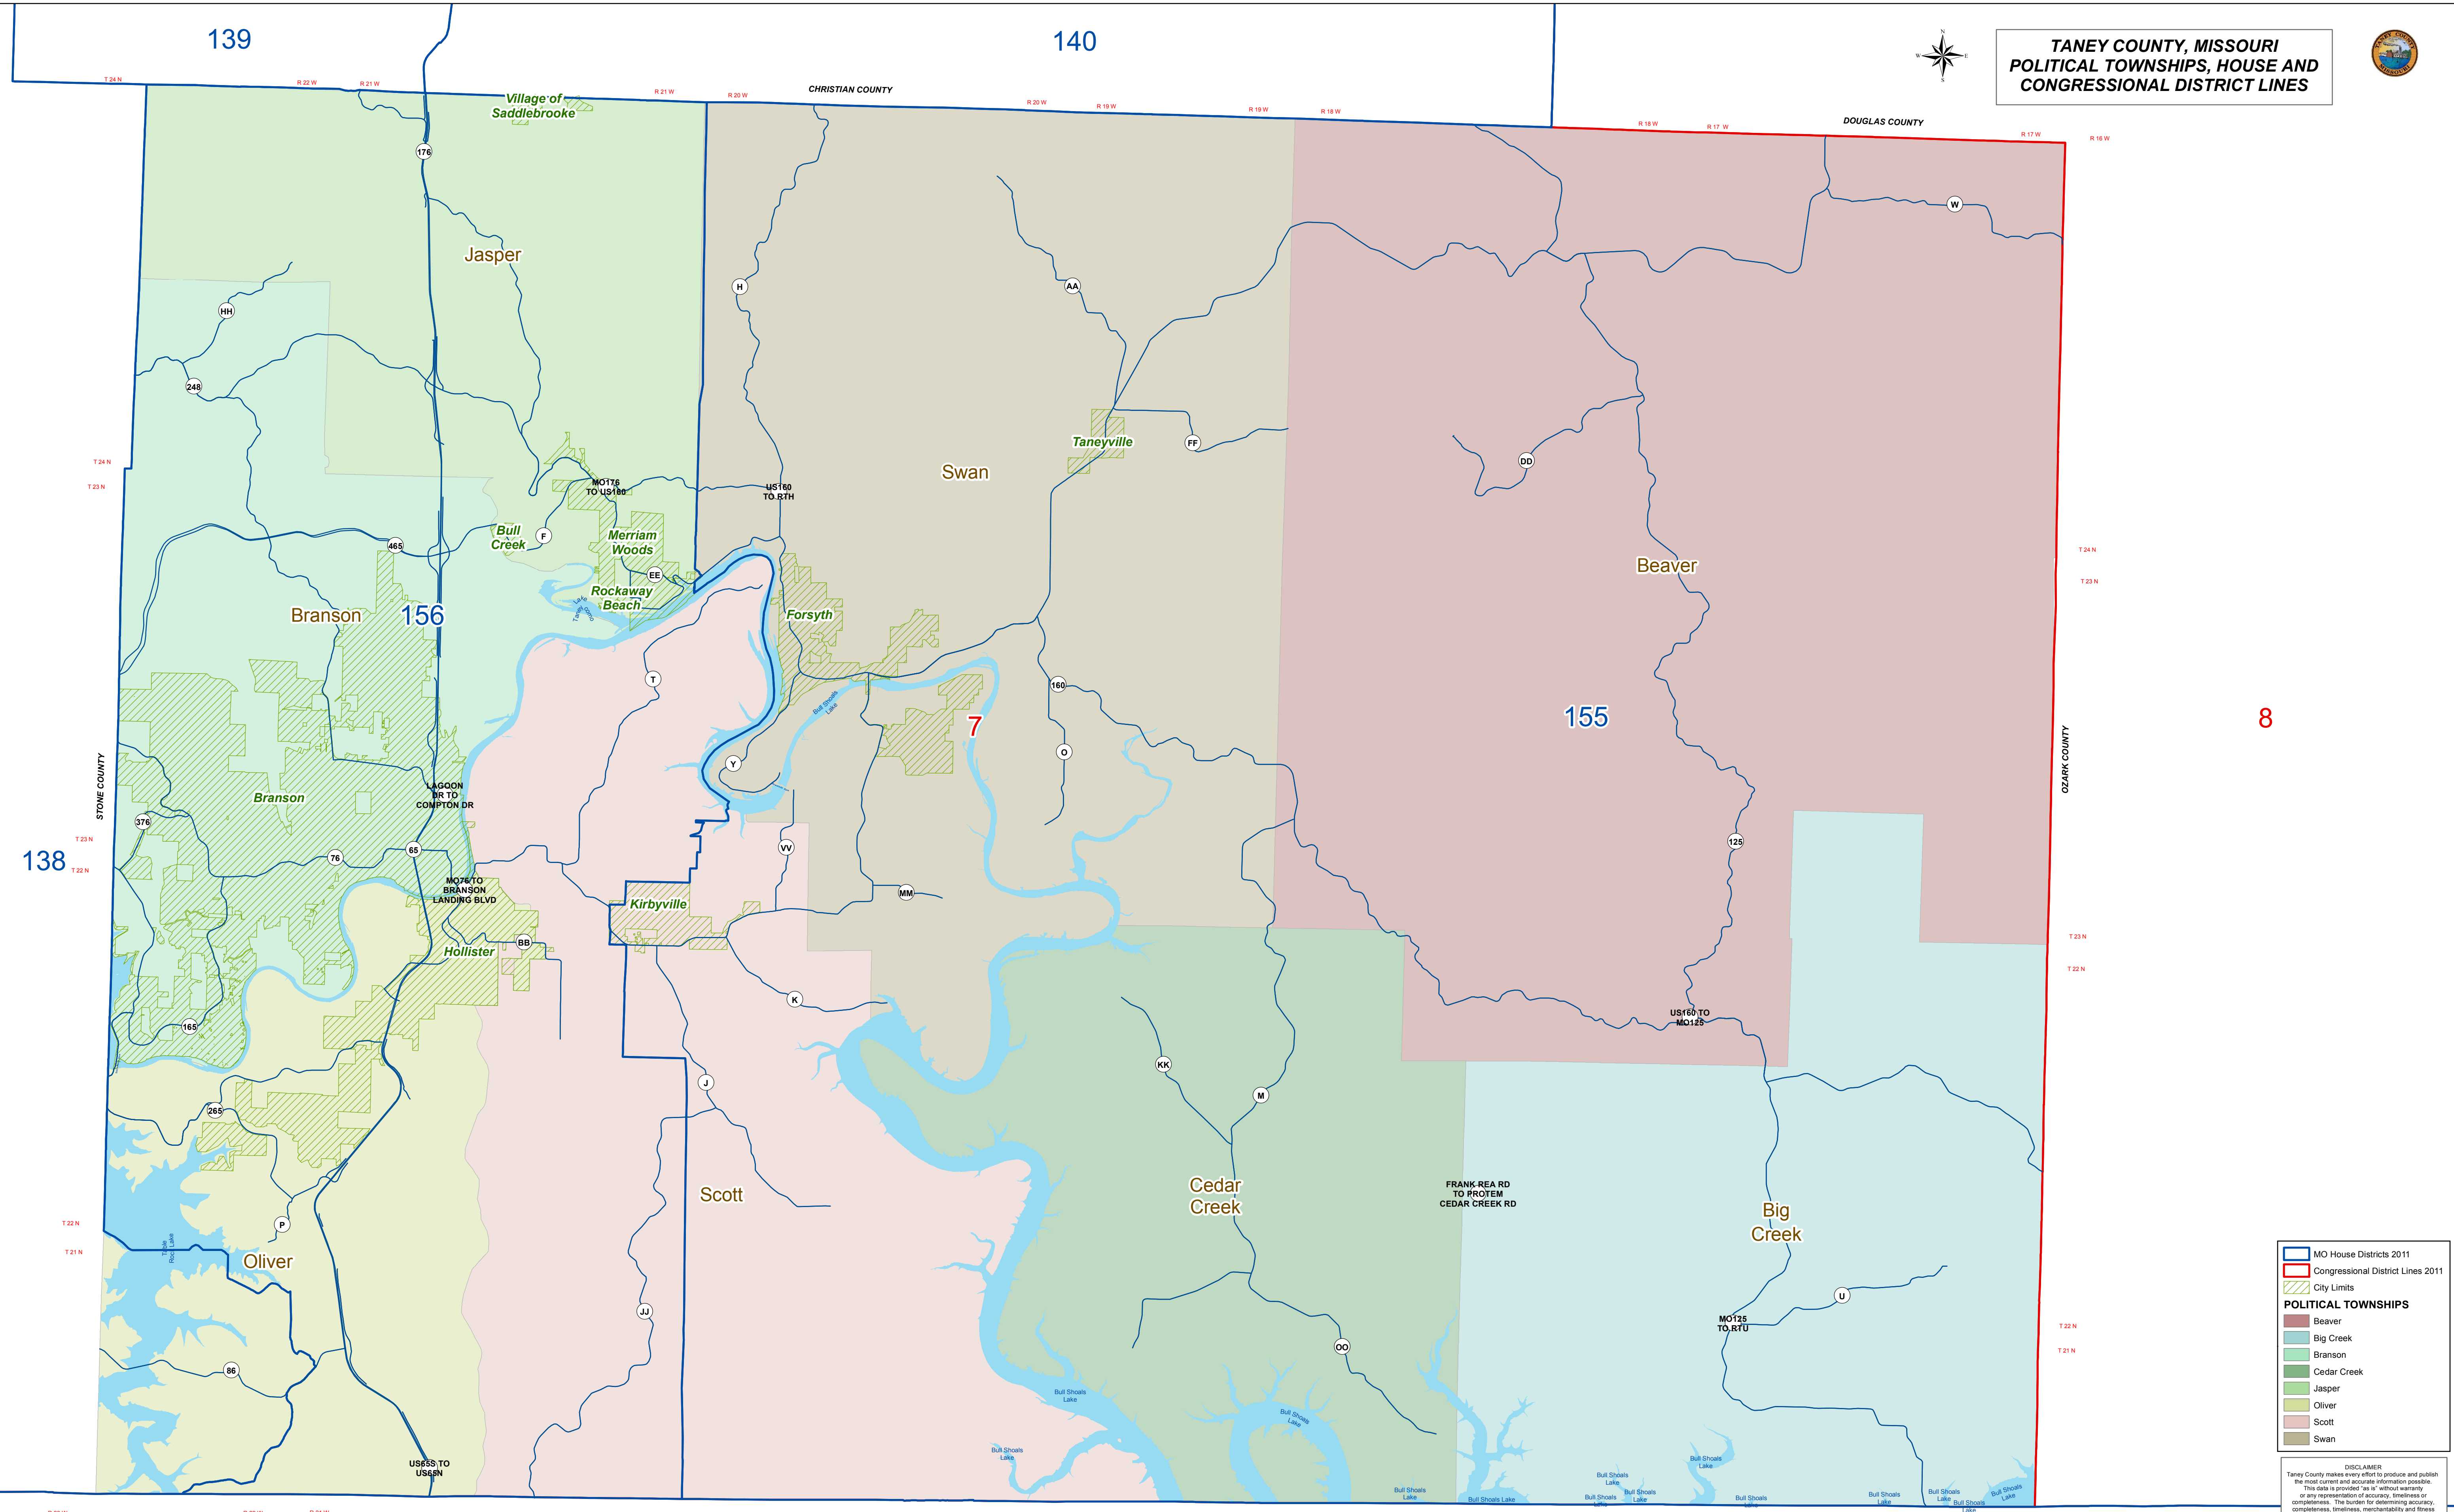

139

140

TANEY COUNTY, MISSOURI
POLITICAL TOWNSHIPS, HOUSE AND
CONGRESSIONAL DISTRICT LINES

CHRISTIAN COUNTY

DOUGLAS COUNTY

OSARK COUNTY

ARKANSAS

REC'D

AWW
IDA
REC'D

POLITICAL TOWNSHIPS

- Beaver
- Big Creek
- Branson
- Cedar Creek
- Jasper
- Oliver
- Scott
- Swan