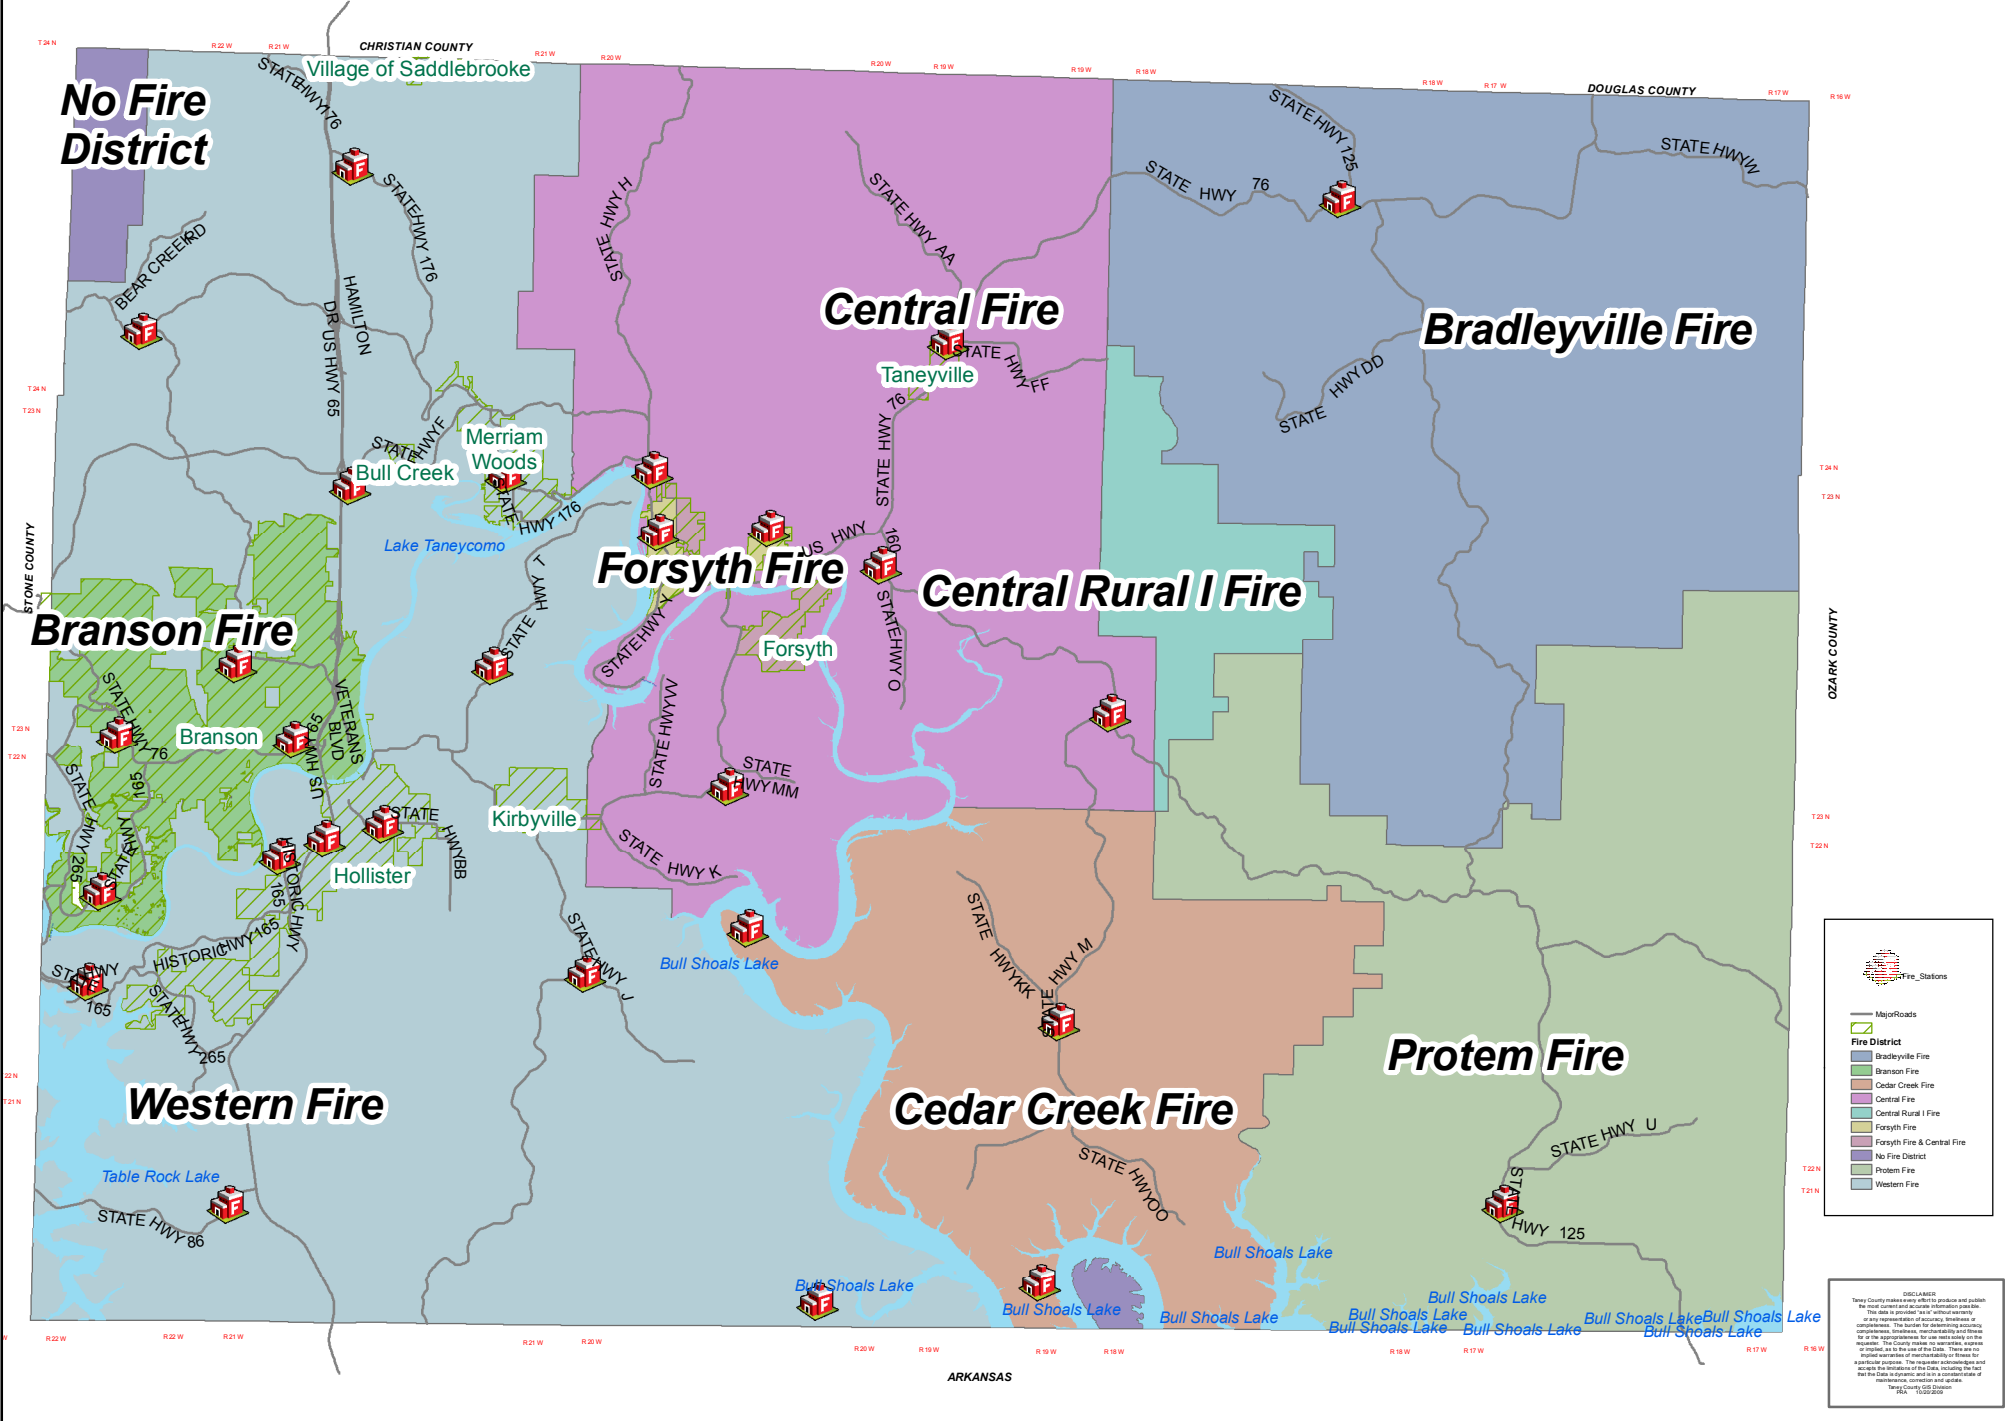

TANEY COUNTY, MISSOURI FIRE DISTRICTS

Fire Stations

Major Roads

Fire District

- Bradleyville Fire
- Branson Fire
- Cedar Creek Fire
- Central Fire
- Central Rural I Fire
- Forsyth Fire
- Forsyth Fire & Central Fire
- No Fire District
- Protém Fire
- Western Fire