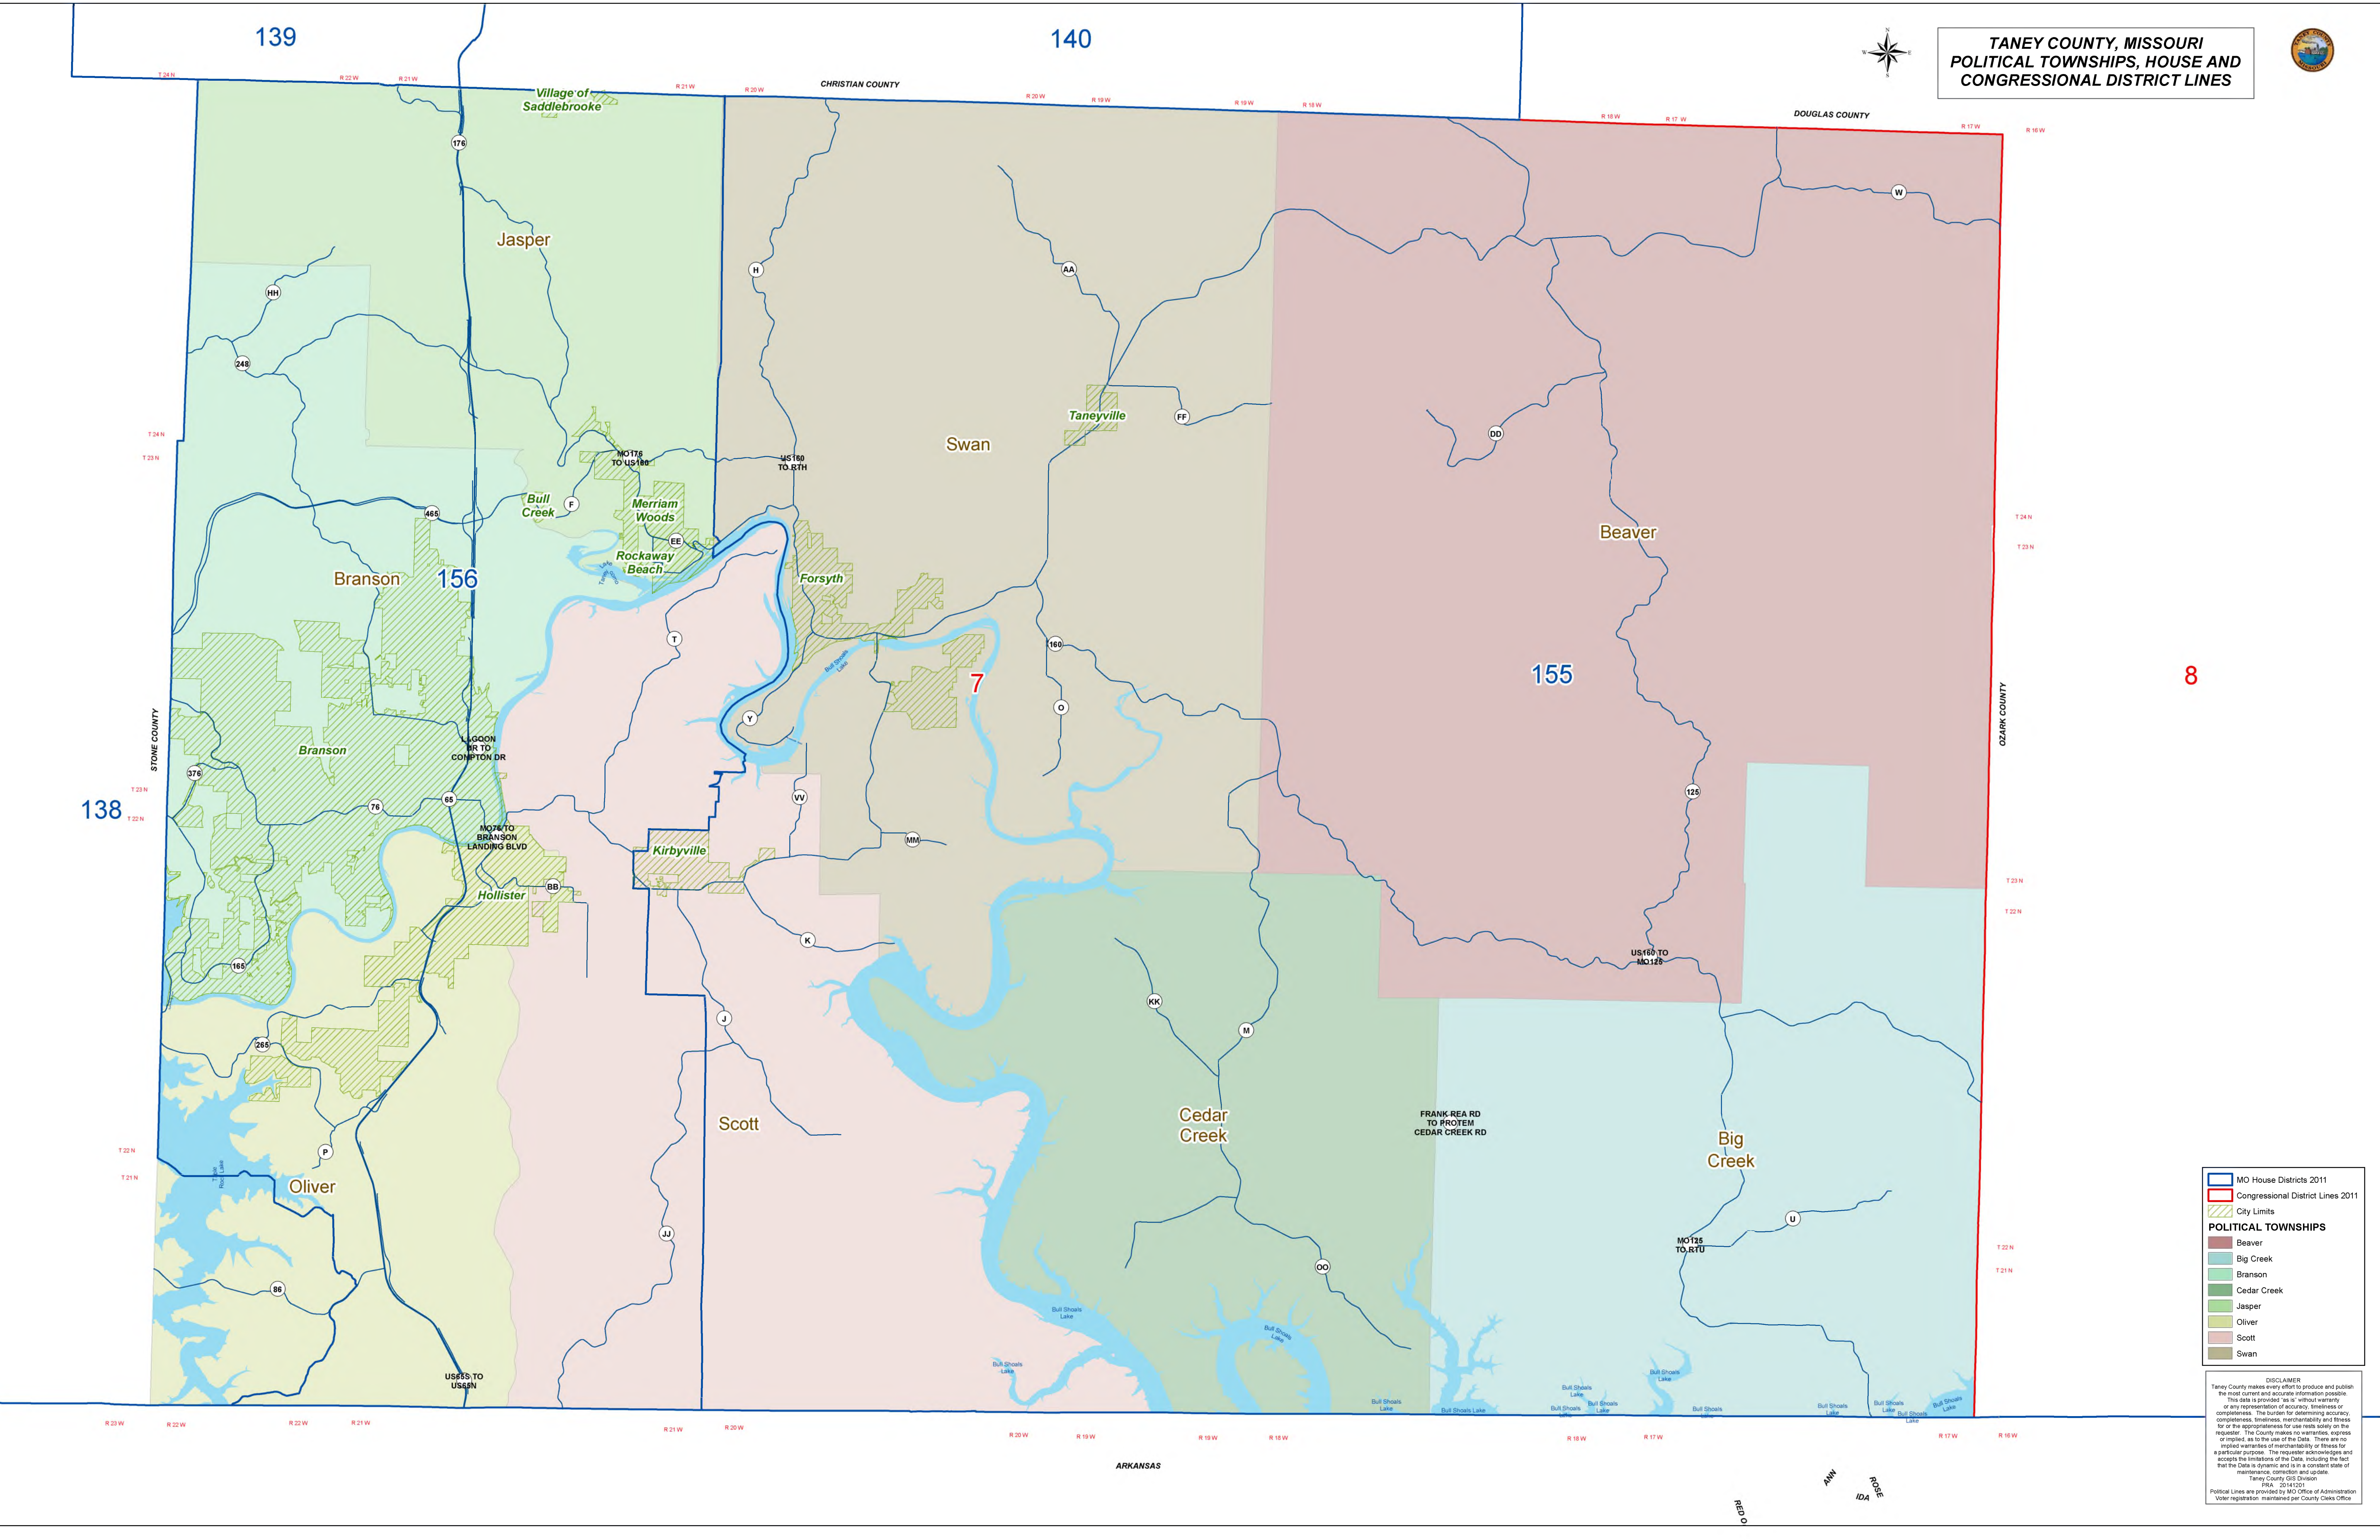

139

140

TANEY COUNTY, MISSOURI
POLITICAL TOWNSHIPS, HOUSE AND
CONGRESSIONAL DISTRICT LINES

CHRISTIAN COUNTY

DOUGLAS COUNTY

OSARK COUNTY

138

8

MO House Districts 2011
Congressional District Lines 2011
City Limits
POLITICAL TOWNSHIPS
Beaver
Big Creek
Branson
Cedar Creek
Jasper
Oliver
Scott
Swan

ARKANSAS

REP'D
AWW
IDA
POB