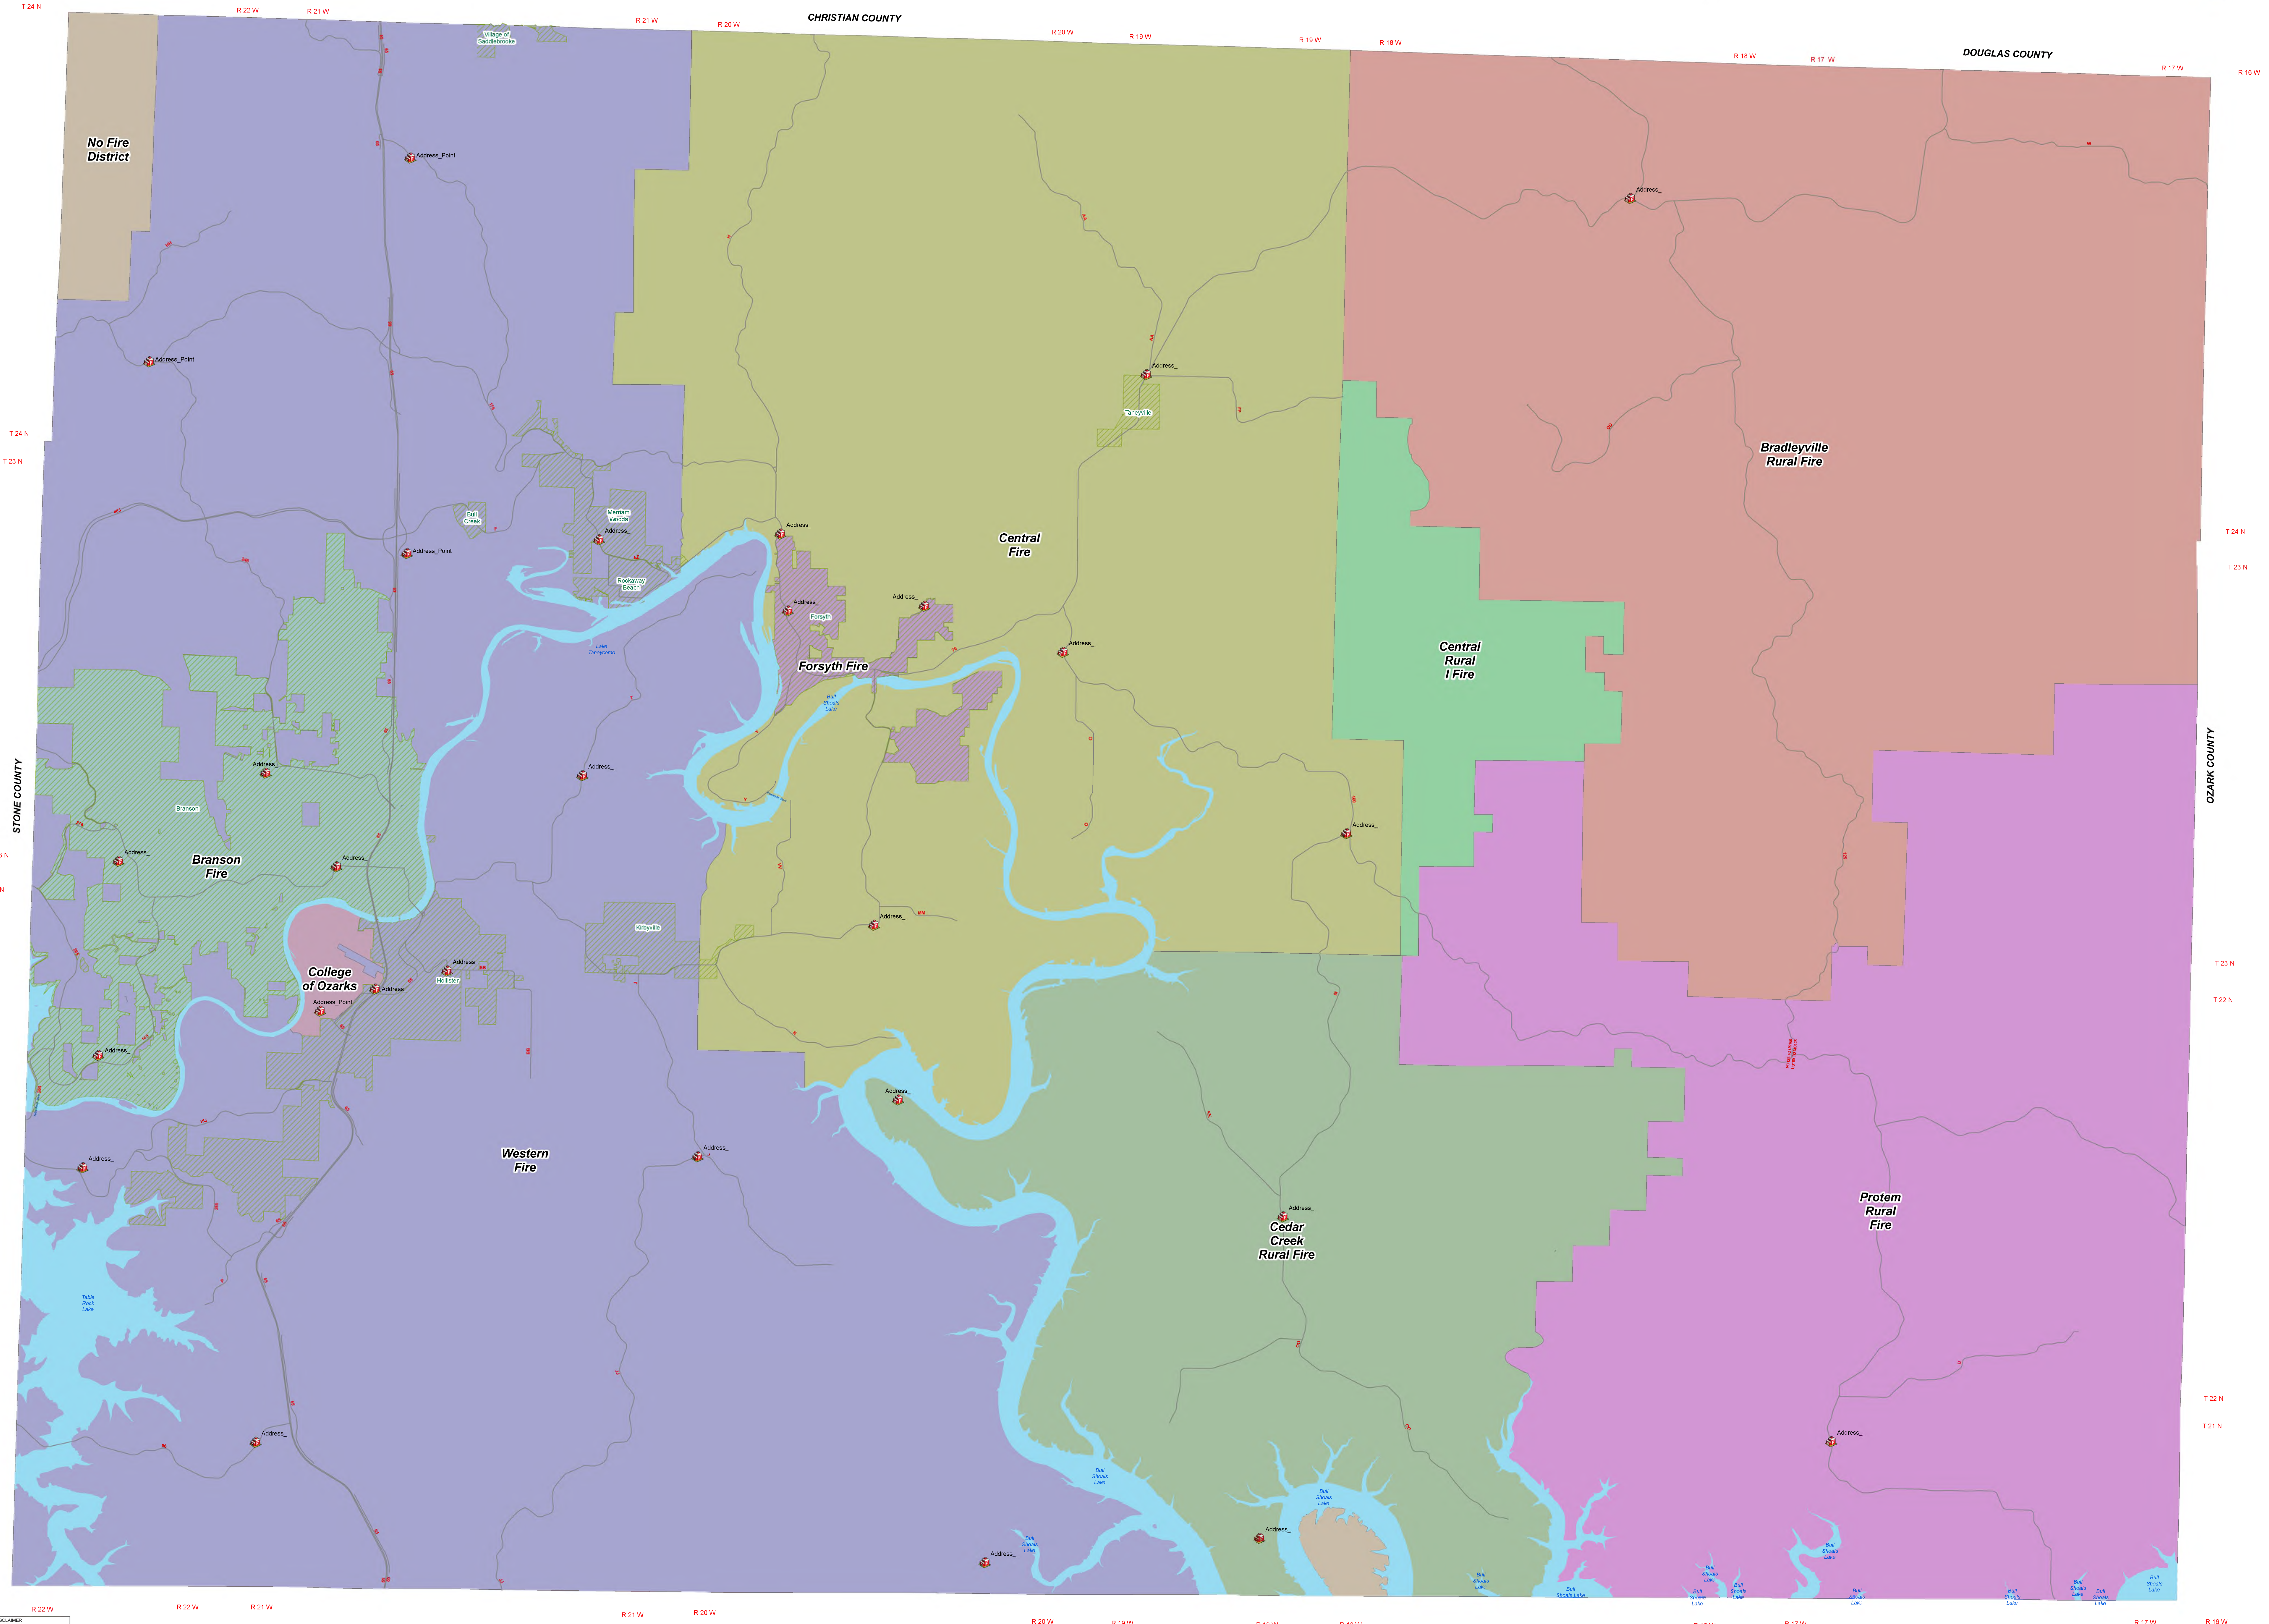

TANEY COUNTY, MISSOURI FIRE DISTRICTS

ARKANSAS